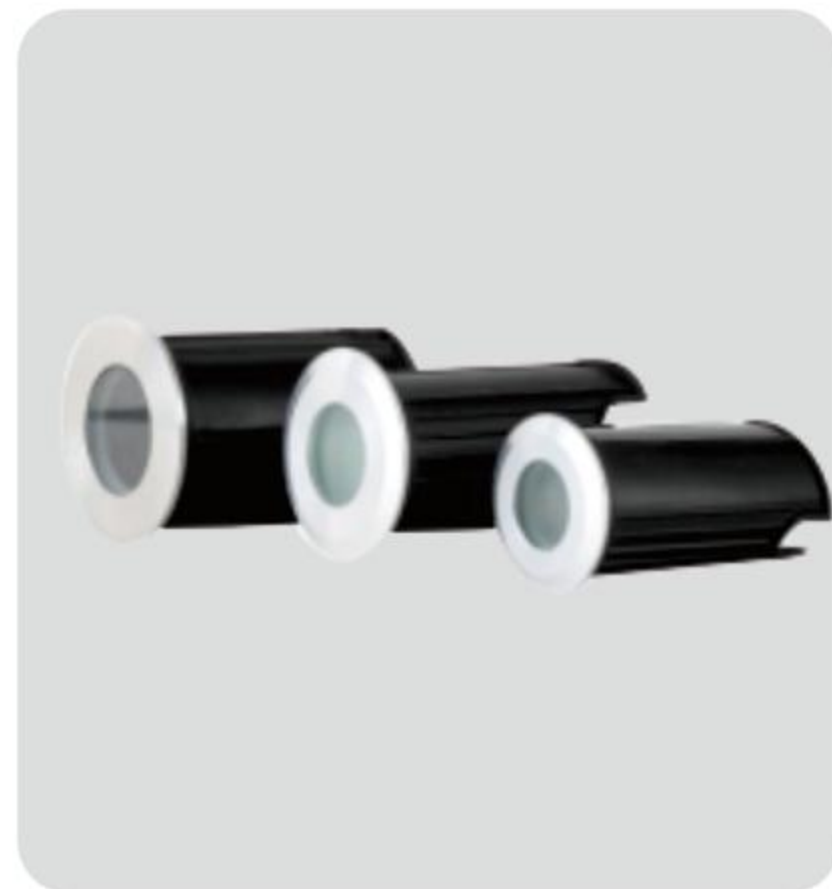

MS-2207/SL-3W

POWER:3W
SIZE:Φ52x88mm
NIPUT:AC100-265V
IP RATING:IP67

MS-2207/SL-6W

POWER:6W
SIZE:Φ62x88mm
NIPUT:AC100-265V
IP RATING:IP67

MS-2207/SL-9W

POWER:9W
SIZE:Φ75x95mm
NIPUT:AC100-265V
IP RATING:IP67