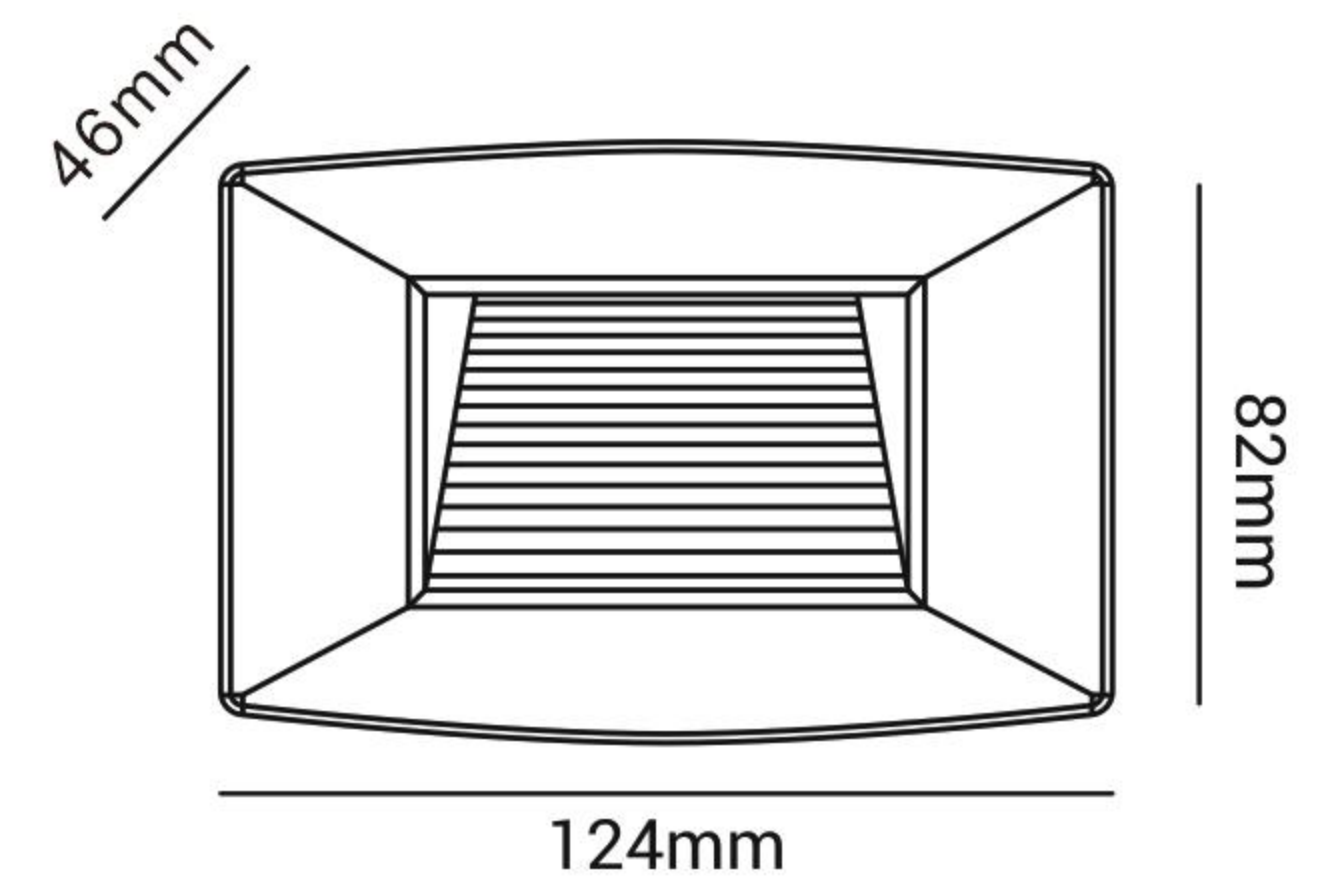

Model	Power	Size	Material
MS-B154C-1	2W	124x46x82mm	Plastic
MS-B154C-2	2W	82x46x124mm	Plastic

LED Corner Step Light

COLOR SELECTION BK WH GY BN

Color	Voltage	IP Rating	CRI
Black	AC100-265V	IP65	80+
Black	AC100-265V	IP65	80+

MS-B154C-1