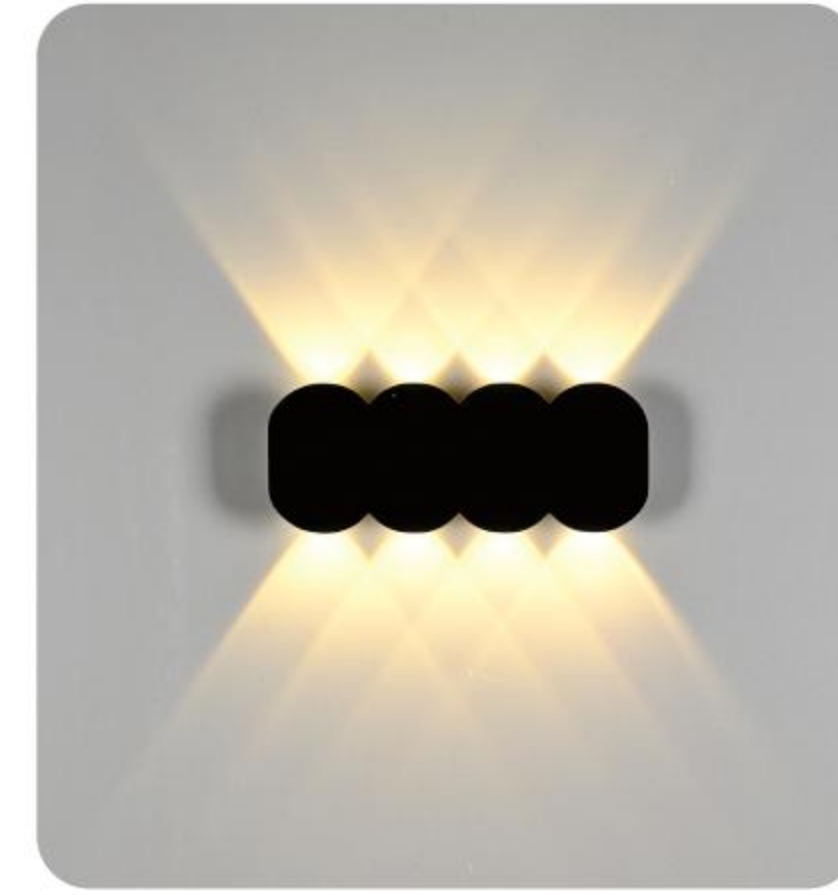

MS-0401-8

POWER:8W
SIZE:210x80x35mm
NIPUT:AC100-265V
IP RATING:IP65