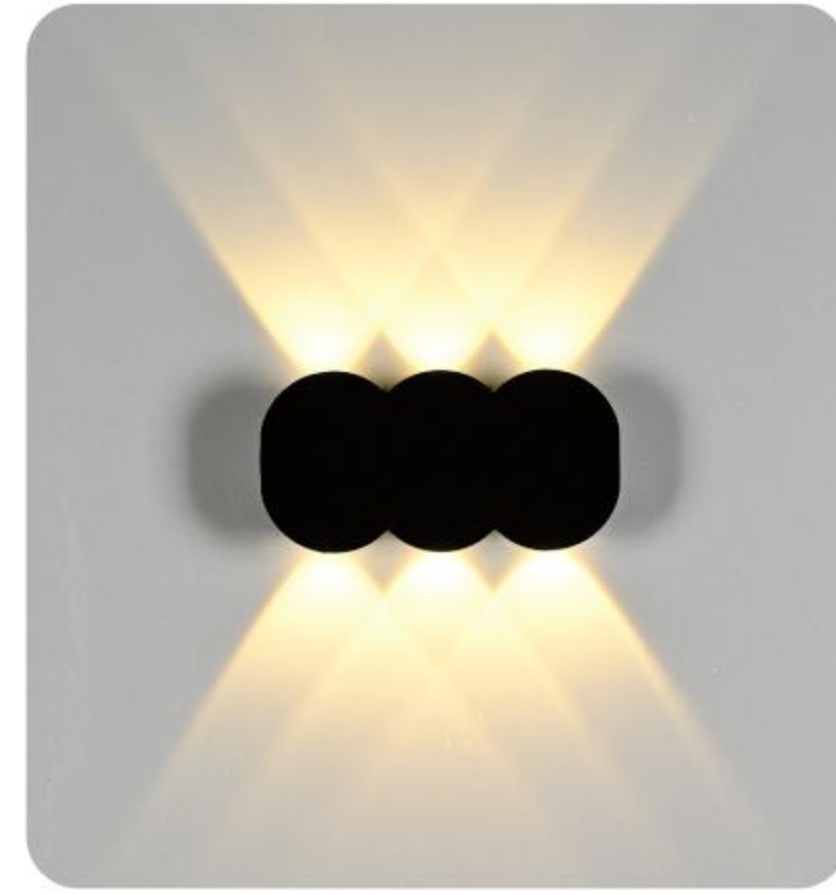

MS-W0424-2

POWER:12W
SIZE:160x130x75mm
NIPUT:AC100-265V
IP RATING:IP65

MS-W0425-2

POWER:12W
SIZE:180x120x85mm
NIPUT:AC100-265V
IP RATING:IP65

LED OUTDOOR WALL LIGHT

COLOR SELECTION

MS-0401-4

POWER:4W
SIZE:100x80x35mm
NIPUT:AC100-265V
IP RATING:IP65