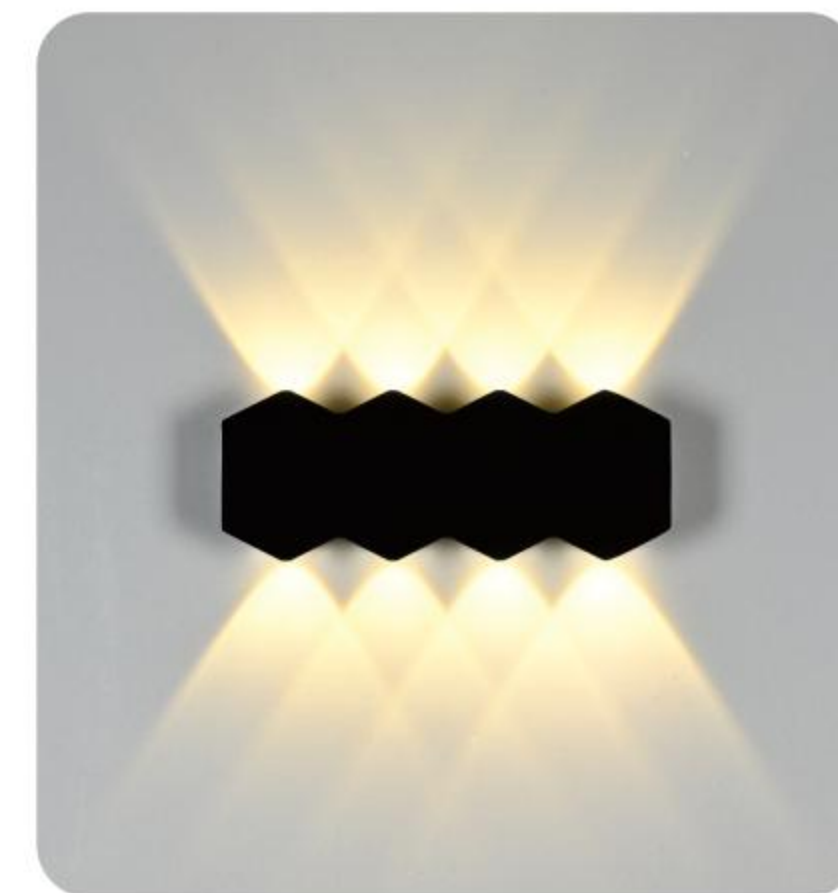

MS-0402-8

POWER:8W
SIZE:210x80x40mm
NIPUT:AC100-265V
IP RATING:IP65