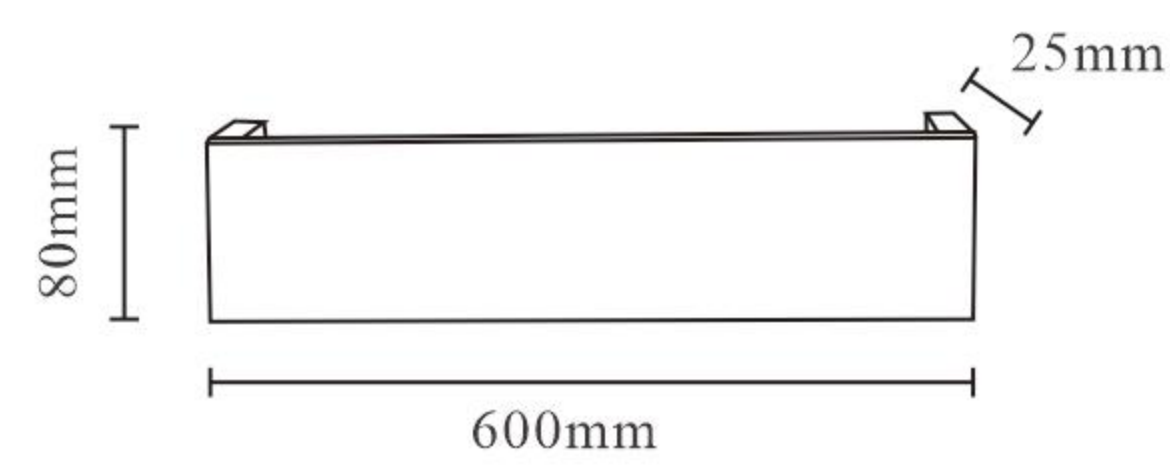

LED OUTDOOR WALL LIGHT

COLOR SELECTION

MS-B150W-1