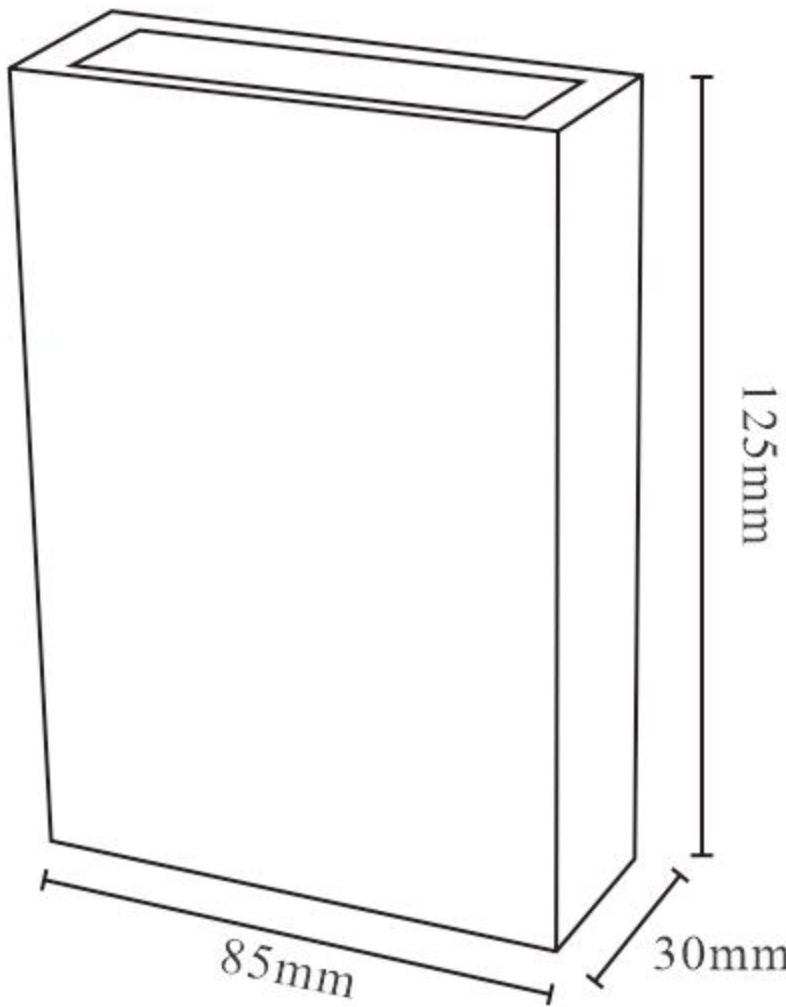

LED OUTDOOR WALL LIGHT

COLOR SELECTION

Make the outdoor space full of comfortable and lazy atmosphere, and make the texture MStter.