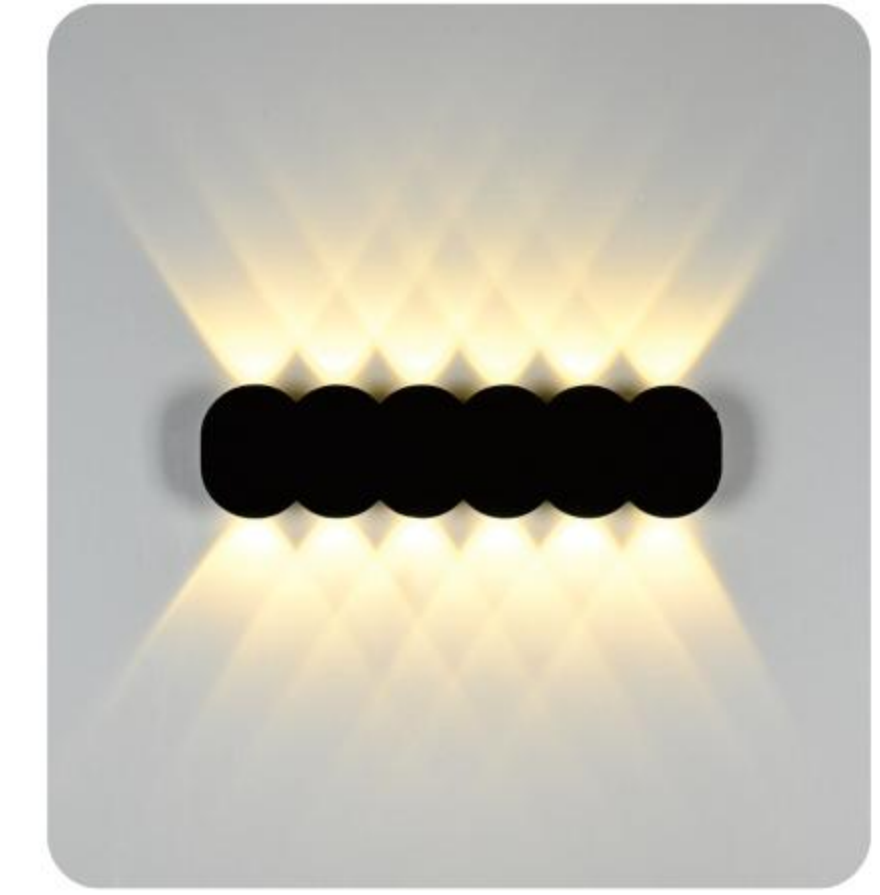

MS-0401-10

POWER:10W
SIZE:255x80x35mm
NIPUT:AC100-265V
IP RATING:IP65