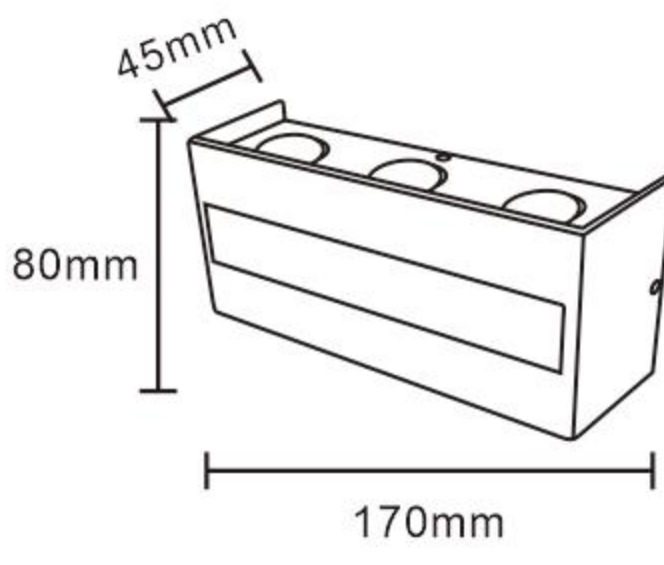

MS-B145W-3