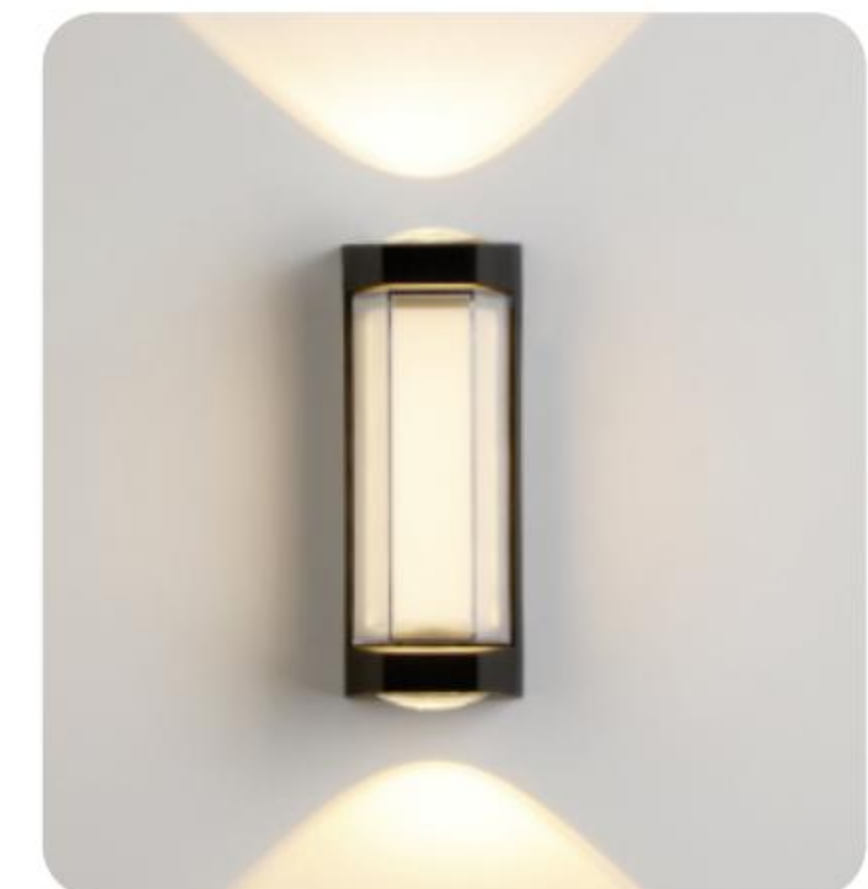

MS-W0226-2L

POWER:2x3W+6W
SIZE:180x75x85mm
NIPUT:AC100-265V
IP RATING:IP65