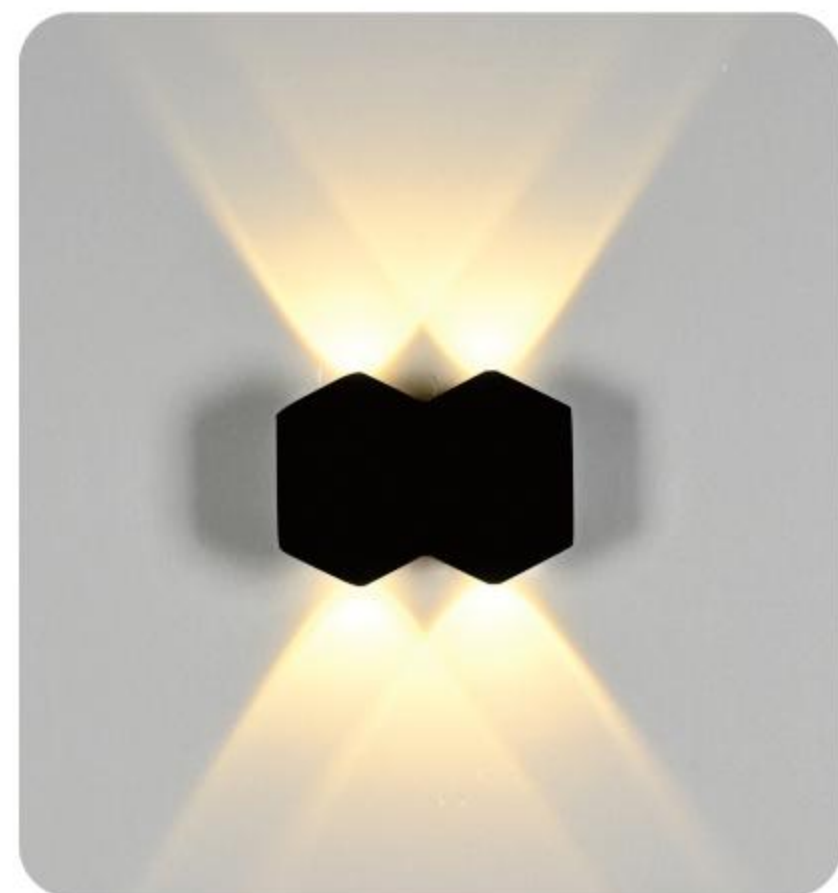

MS-0401-6

POWER:6W
SIZE:155x80x35mm
NIPUT:AC100-265V
IP RATING:IP65

MS-0401-8

POWER:8W
SIZE:210x80x35mm
NIPUT:AC100-265V
IP RATING:IP65

MS-0401-10

POWER:10W
SIZE:255x80x35mm
NIPUT:AC100-265V
IP RATING:IP65