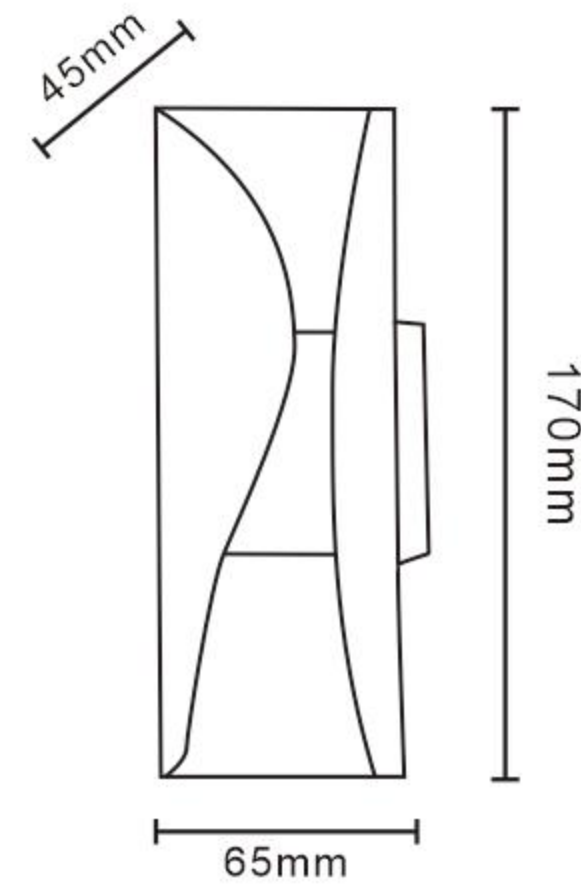

LED OUTDOOR WALL LIGHT

COLOR SELECTION

MS-B166W

Model

MS-B165W

MS-B166W

Power

10W

6W

Size

70x65x160mm

65x45x170mm

Color

Black

Black

Voltage

AC100-265V

AC100-265V

Material

Aluminum

Aluminum

IP Rating

IP65

IP65

CRI

80+

80+