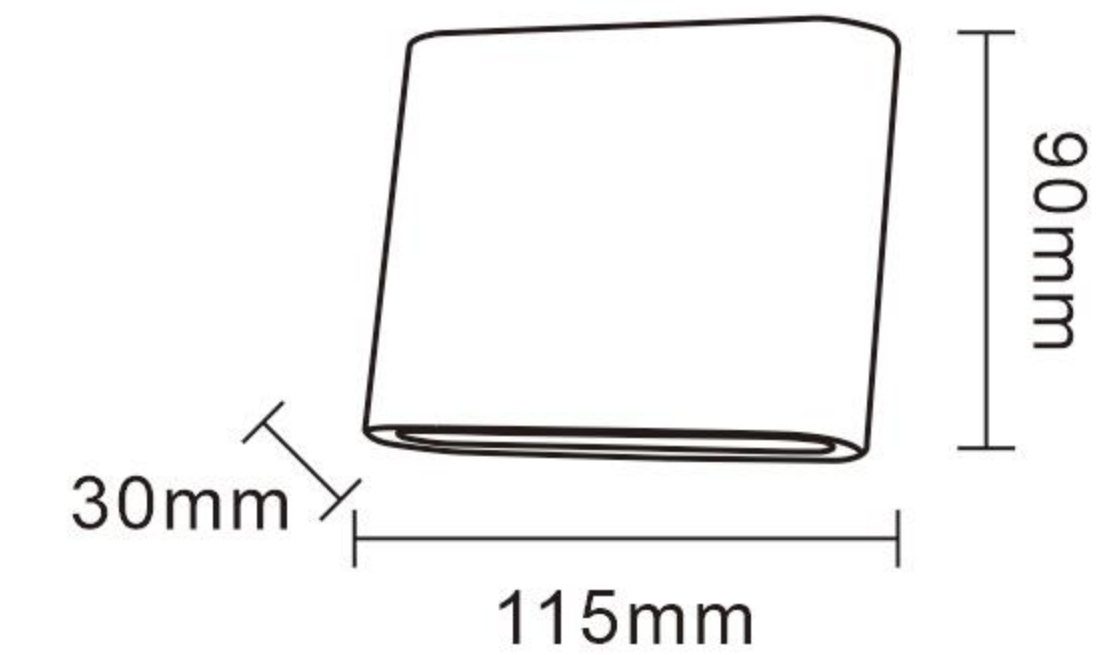

Model	Power	Size	Color
MS-813S	2x3W	115x90x30mm	White
MS-813M	2x6W	175x90x30mm	White
MS-813L	2x10W	300x100x40mm	White

CCT	Voltage	Material	IP Rating
3000K/4000K/6500K	AC100-265V	Aluminum	IP65
3000K/4000K/6500K	AC100-265V	Aluminum	IP65
3000K/4000K/6500K	AC100-265V	Aluminum	IP65

MS-B010W-1