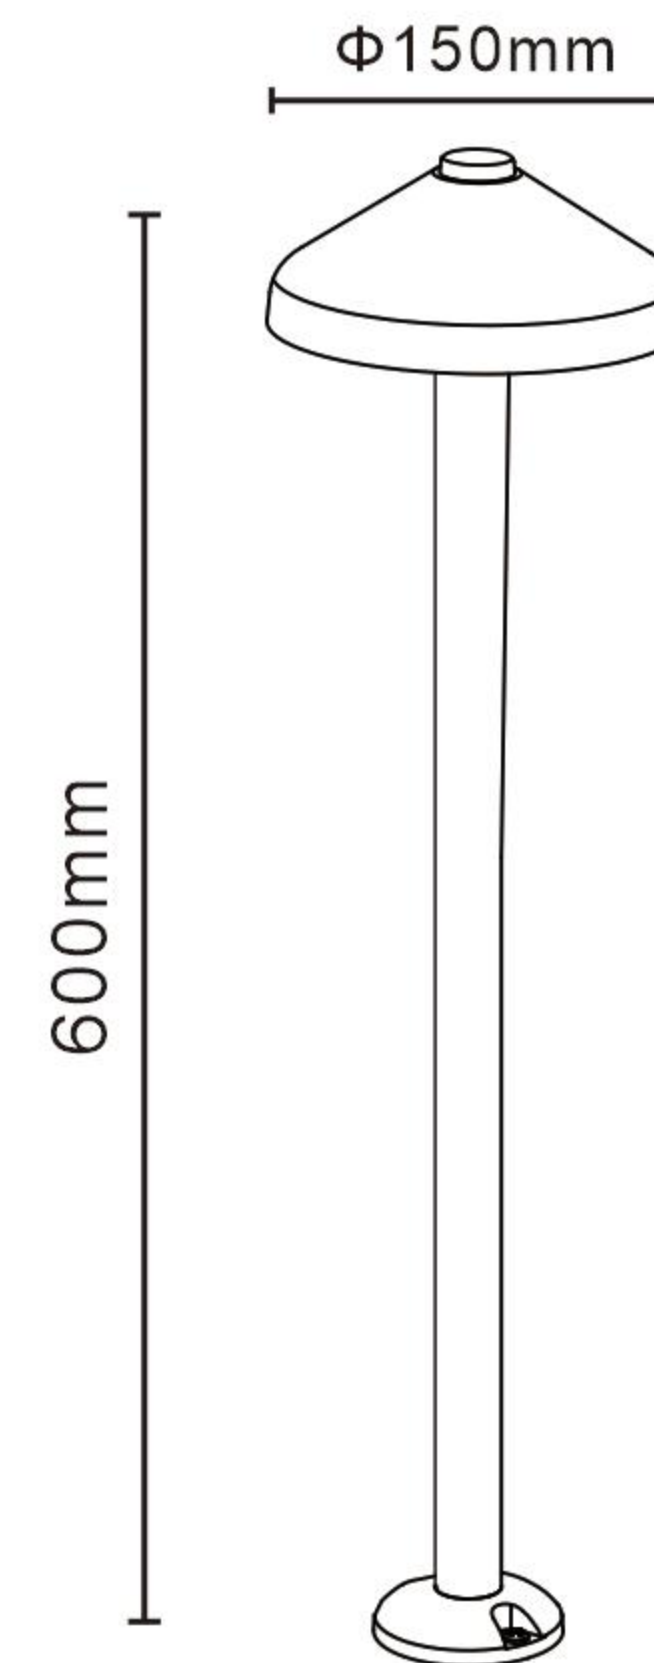

MS-B007F-2-H600

Material: Die-casting Aluminum
Color Temperature: 3000K/4000K/6500K
Warranty: 2 Years
IP rating: IP65
Wattage: 12W
Light source: SMD
Size: $\Phi 150 \times 600$ mm