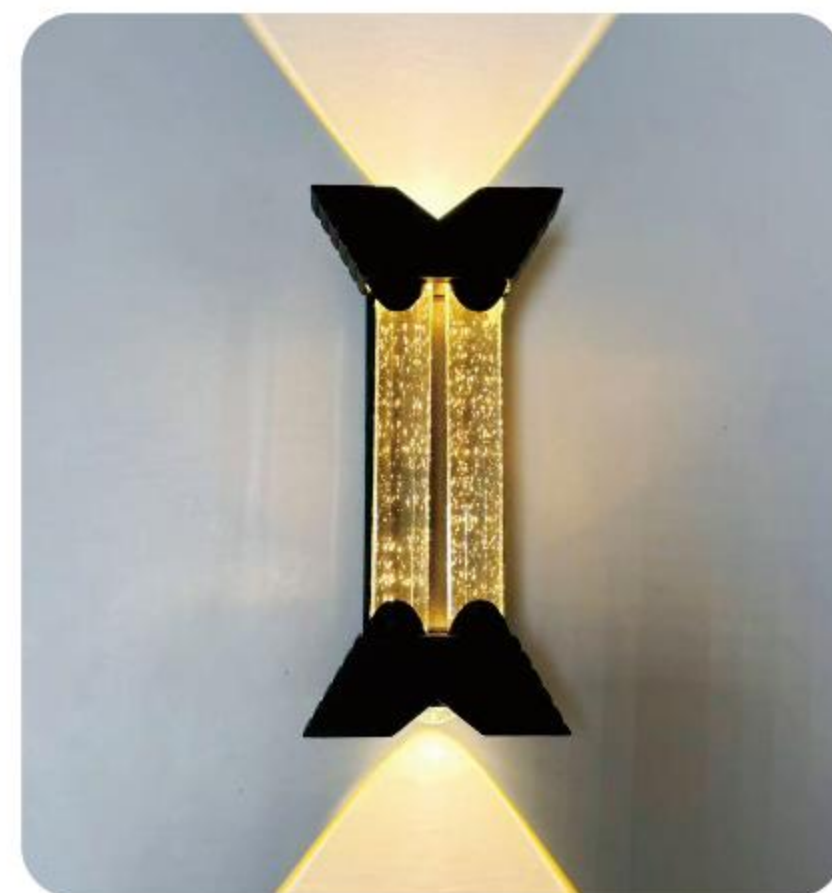

MS-B249W-1

POWER:8W
SIZE:205x98x68mm
NIPUT:AC100-265V
IP RATING:IP65