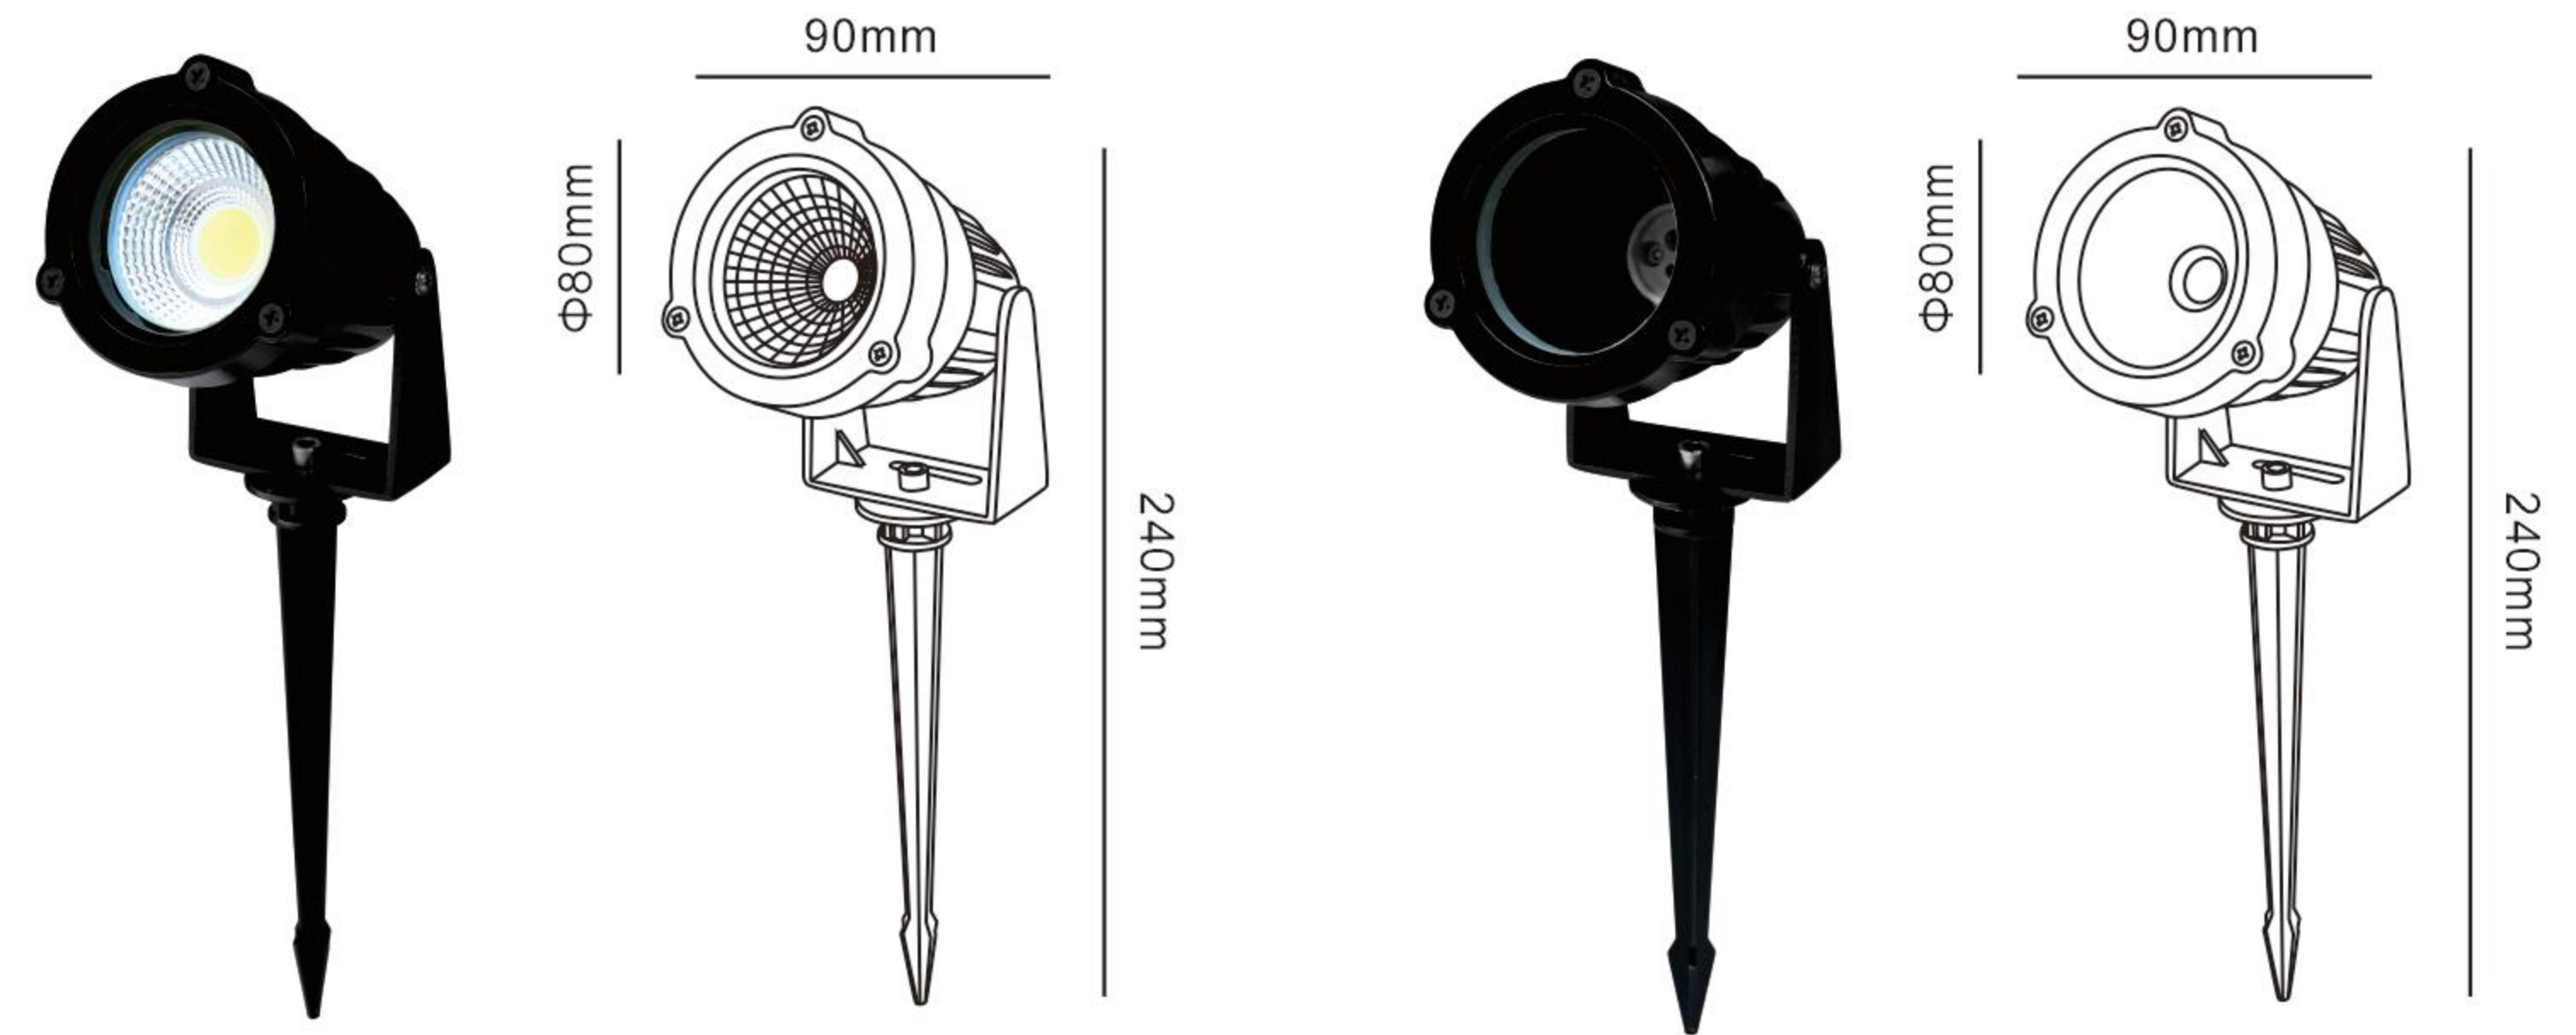

LED SPIKE LIGHT

COLOR SELECTION BK WH GY BN

MS-B158S

MS-B157S

Model

Power

Size

MS-B158S

12W

Φ80x90x320mm

MS-B157S

Gu10

Φ80x90x320mm

Color

Voltage

Material

IP Rating

Black

AC100-265V

Plastic

IP65

Black

AC100-265V

Plastic

IP65