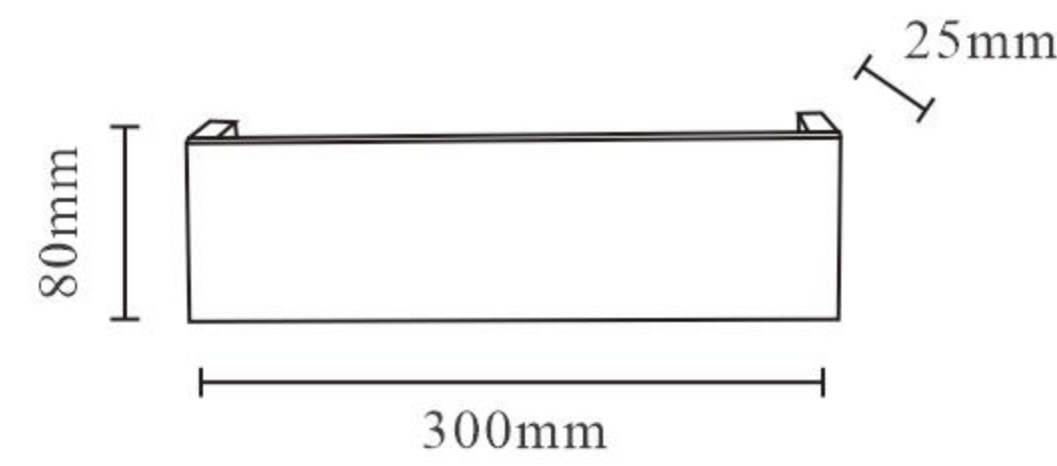

LED OUTDOOR WALL LIGHT

COLOR SELECTION

MS-B150W-1