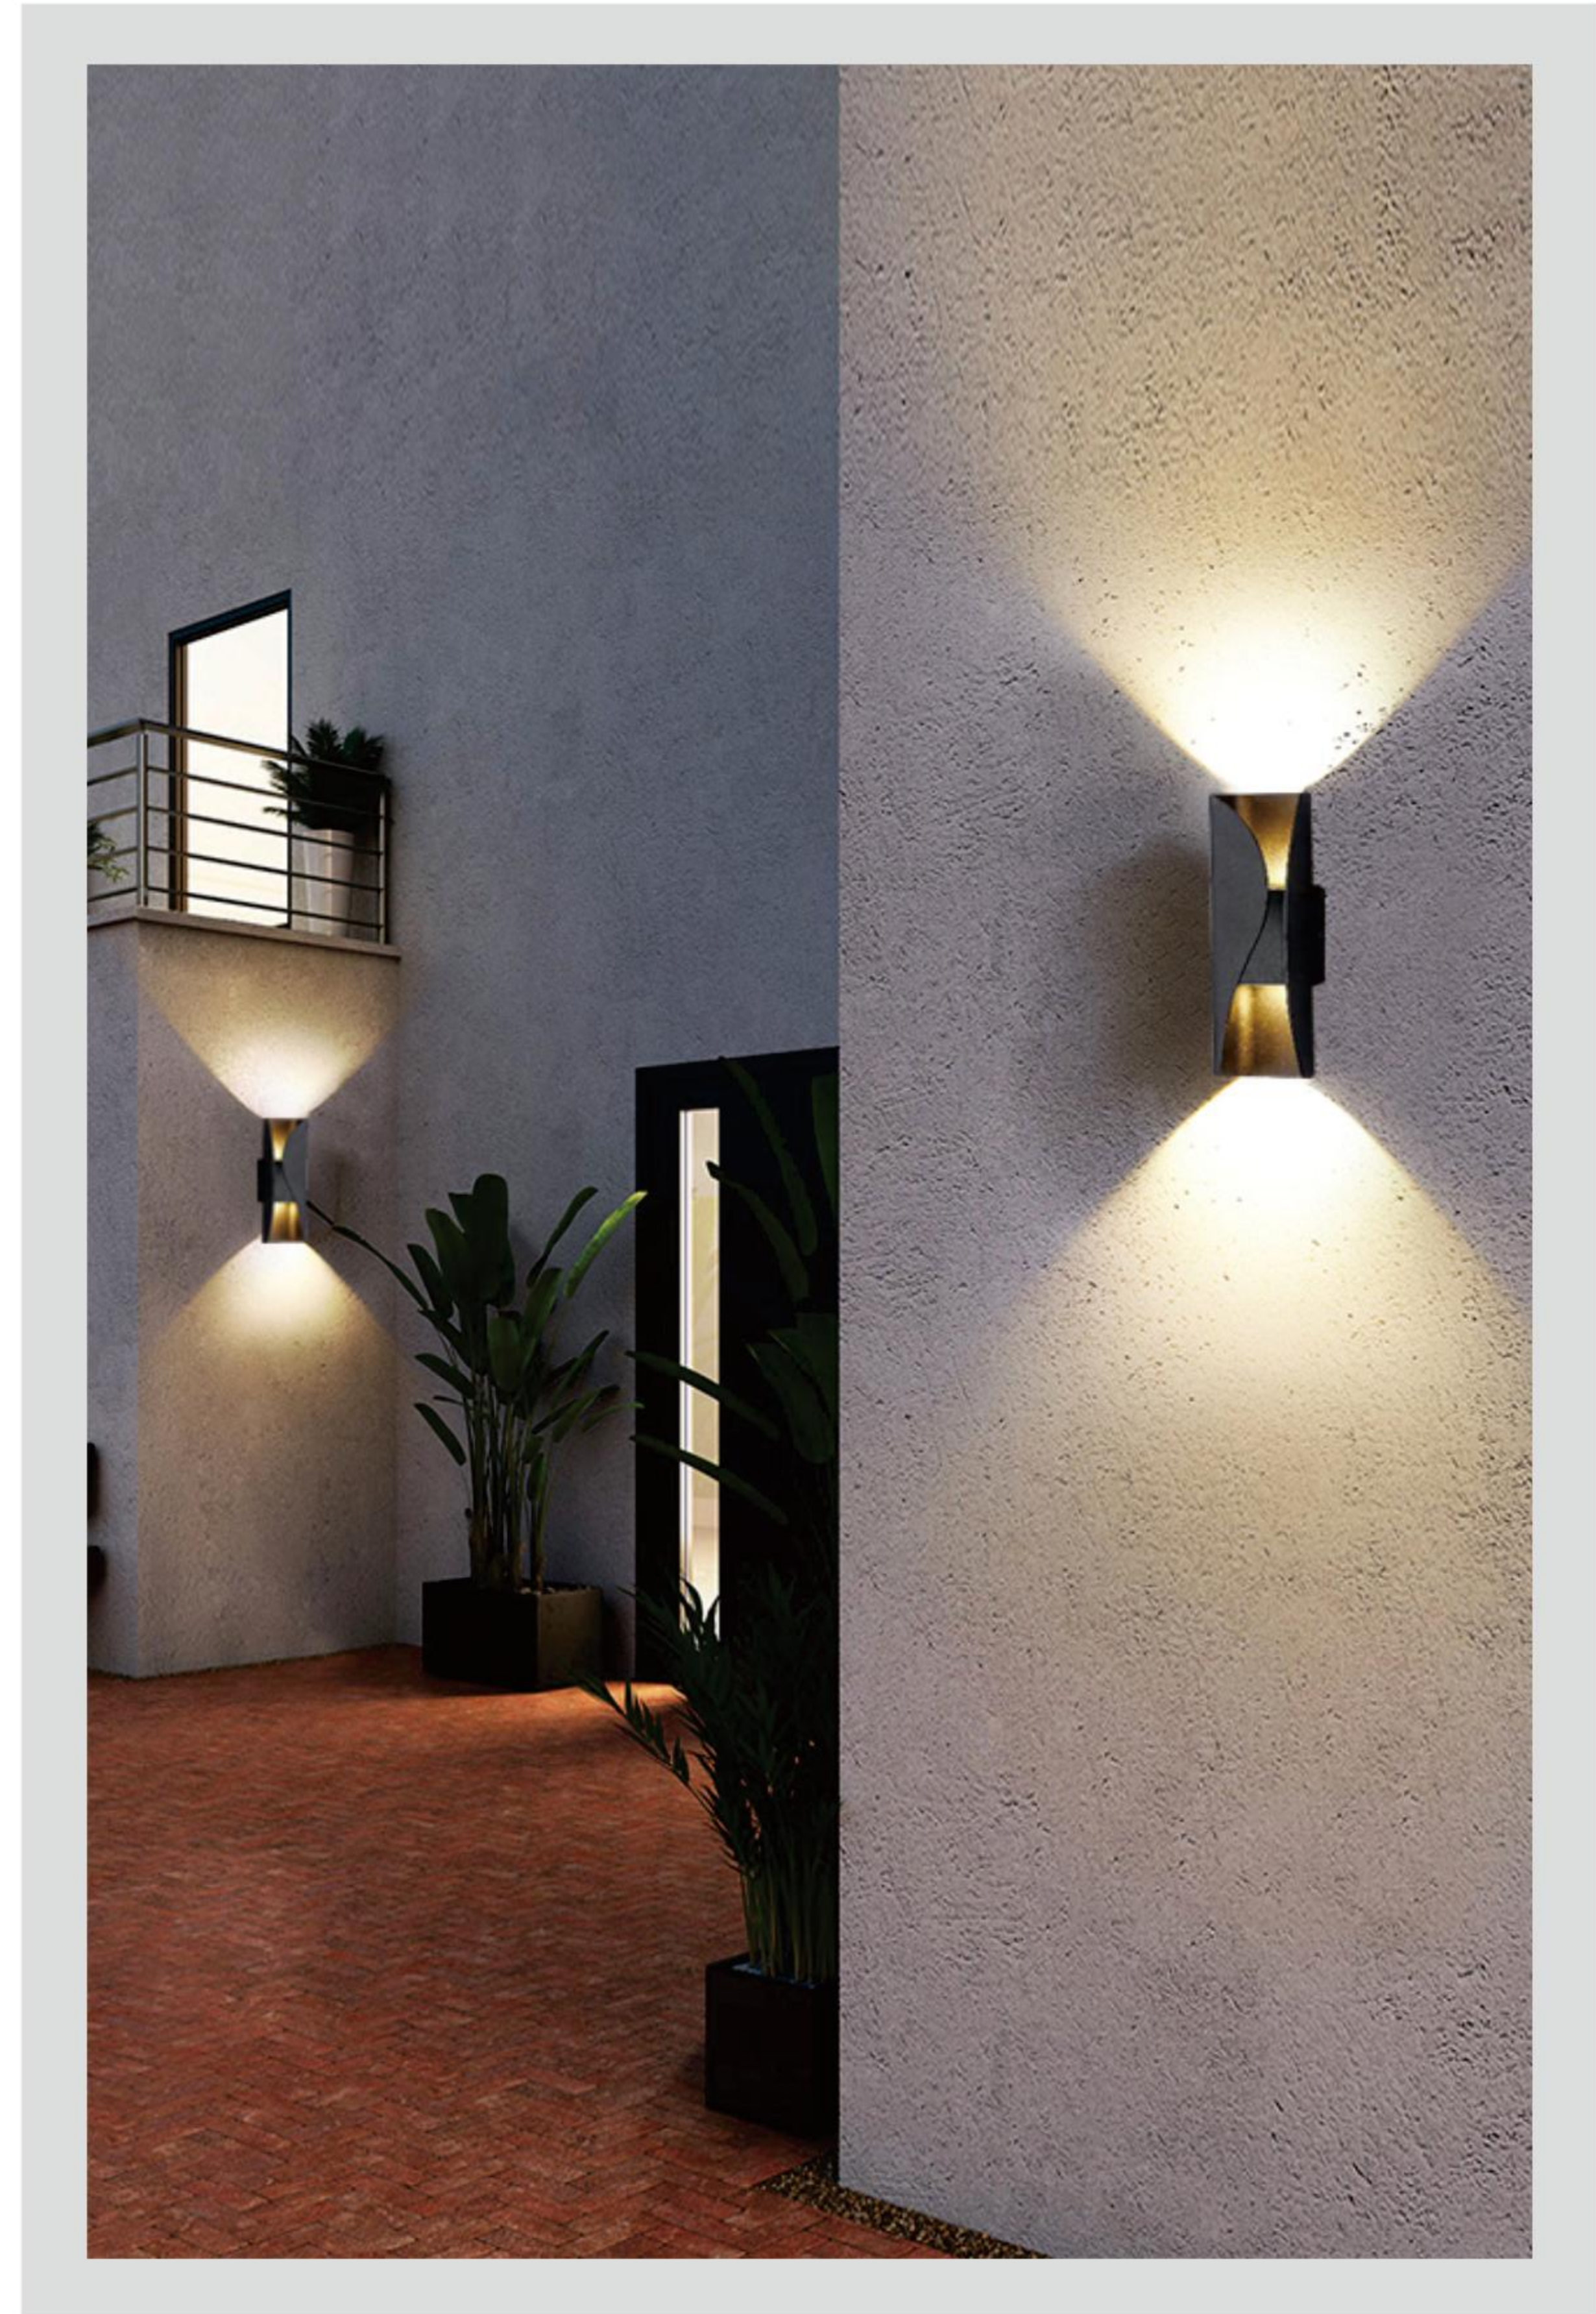

LED OUTDOOR WALL LIGHT

COLOR SELECTION

Model

MS-B165W

MS-B166W

Power

10W

6W

Size

70x65x160mm

65x45x170mm

Color

Black

Black

Voltage

AC100-265V

AC100-265V

Material

Aluminum

Aluminum

IP Rating

IP65

IP65

CRI

80+

80+