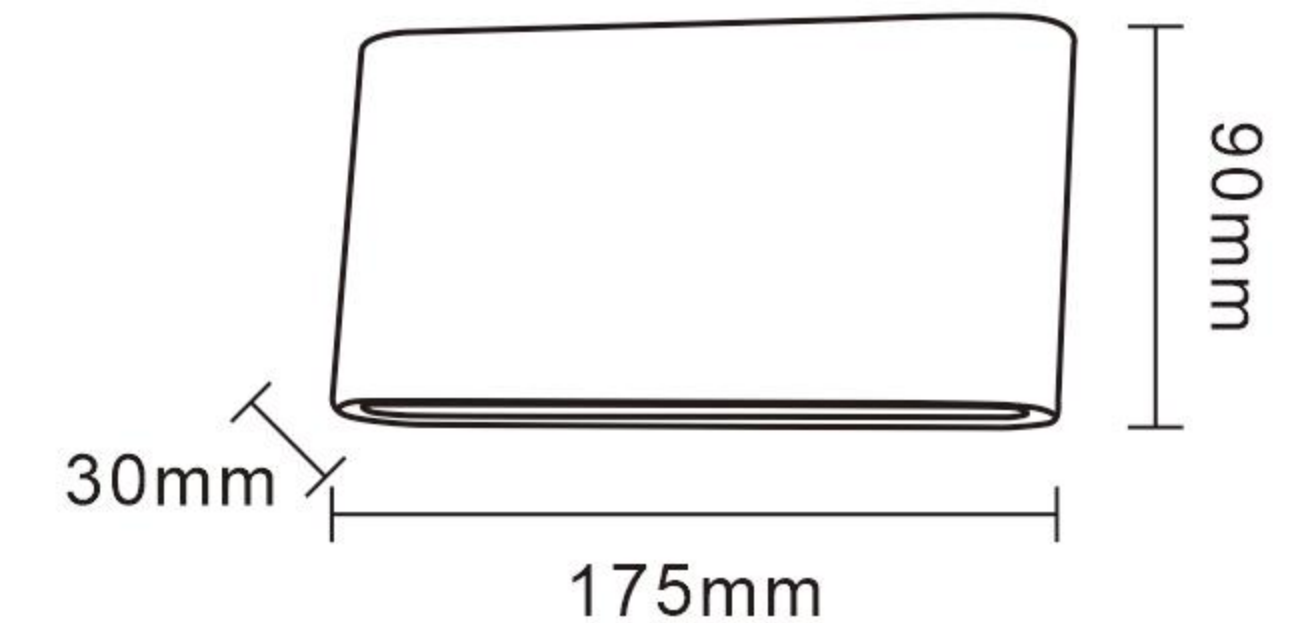

Model	Power	Size	Color
MS-813S	2x3W	115x90x30mm	White
MS-813M	2x6W	175x90x30mm	White
MS-813L	2x10W	300x100x40mm	White

CCT	Voltage	Material	IP Rating
3000K/4000K/6500K	AC100-265V	Aluminum	IP65
3000K/4000K/6500K	AC100-265V	Aluminum	IP65
3000K/4000K/6500K	AC100-265V	Aluminum	IP65

MS-B010W-1