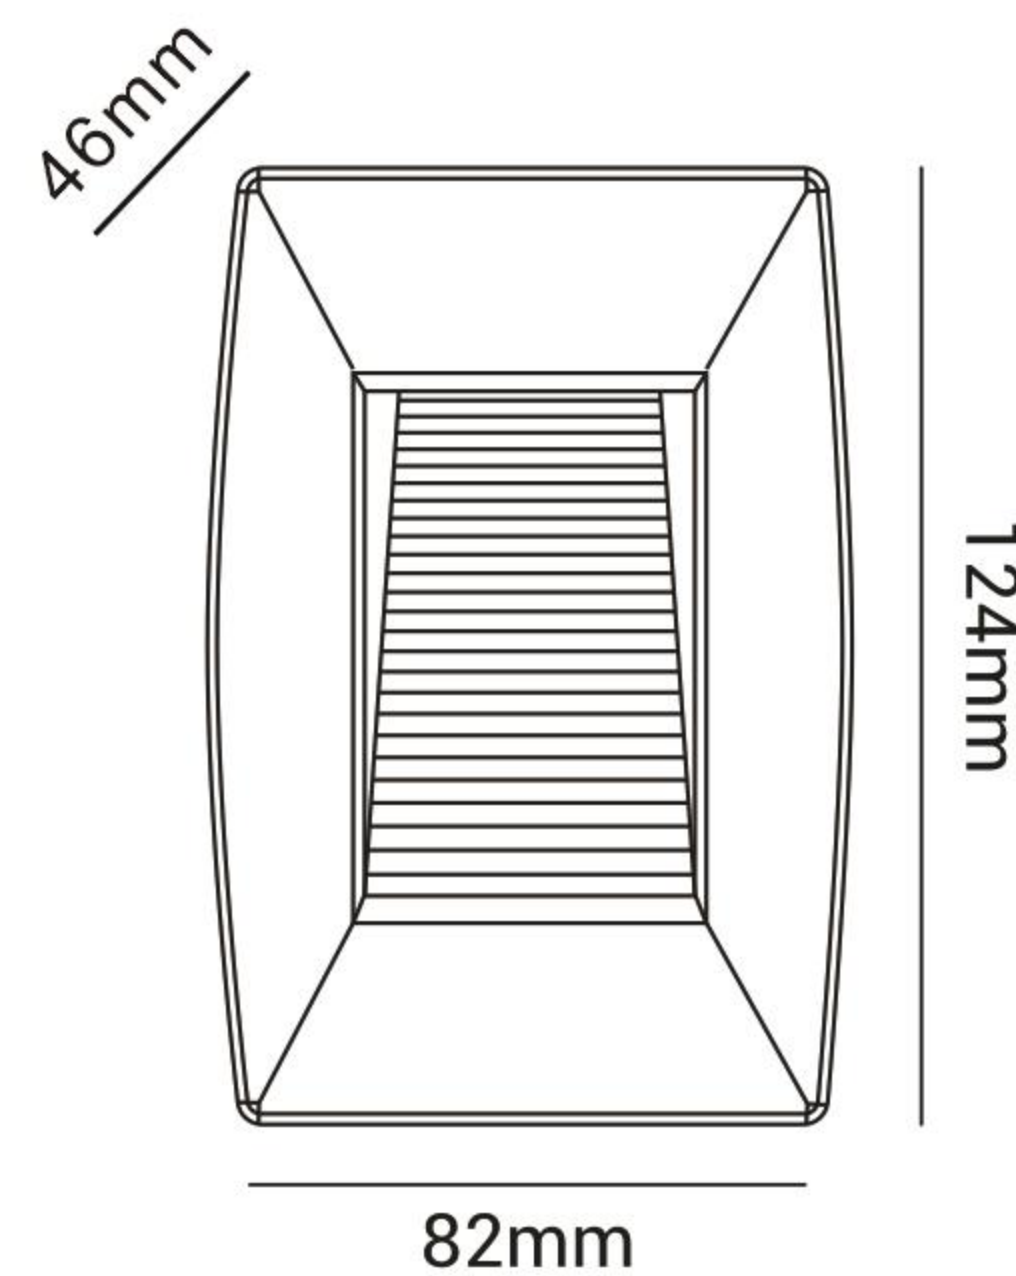

Model	Power	Size	Material
MS-B154C-1	2W	124x46x82mm	Plastic
MS-B154C-2	2W	82x46x124mm	Plastic

LED Corner Step Light

COLOR SELECTION BK WH GY BN

Color	Voltage	IP Rating	CRI
Black	AC100-265V	IP65	80+
Black	AC100-265V	IP65	80+

MS-B154C-1