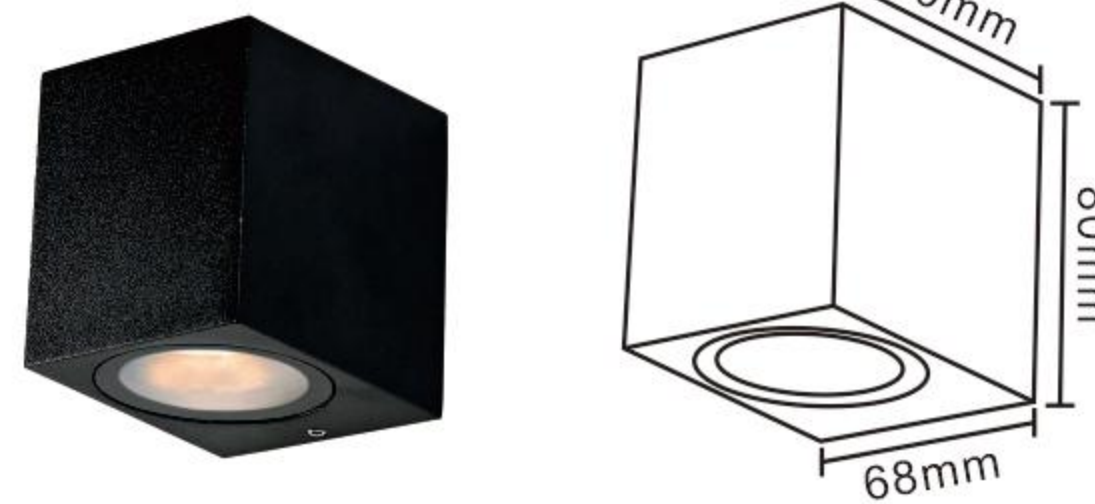

LED OUTDOOR WALL LIGHT

MS-496-1

Model

MS-495-1
MS-495-2
MS-496-1
MS-496-2

Power

1x3W/GU10
2x3W/GU10
1x3W/GU10
2x3W/GU10

Size

68x80x80mm
68x80x150mm
68x80x80mm
68x80x150mm

Color

Black
Black
Black
Black

Voltage

AC100-265V
AC100-265V
AC100-265V
AC100-265V

Material

Aluminum
Aluminum
Aluminum
Aluminum

IP Rating

IP65
IP65
IP65
IP65

CRI

80+
80+
80+
80+