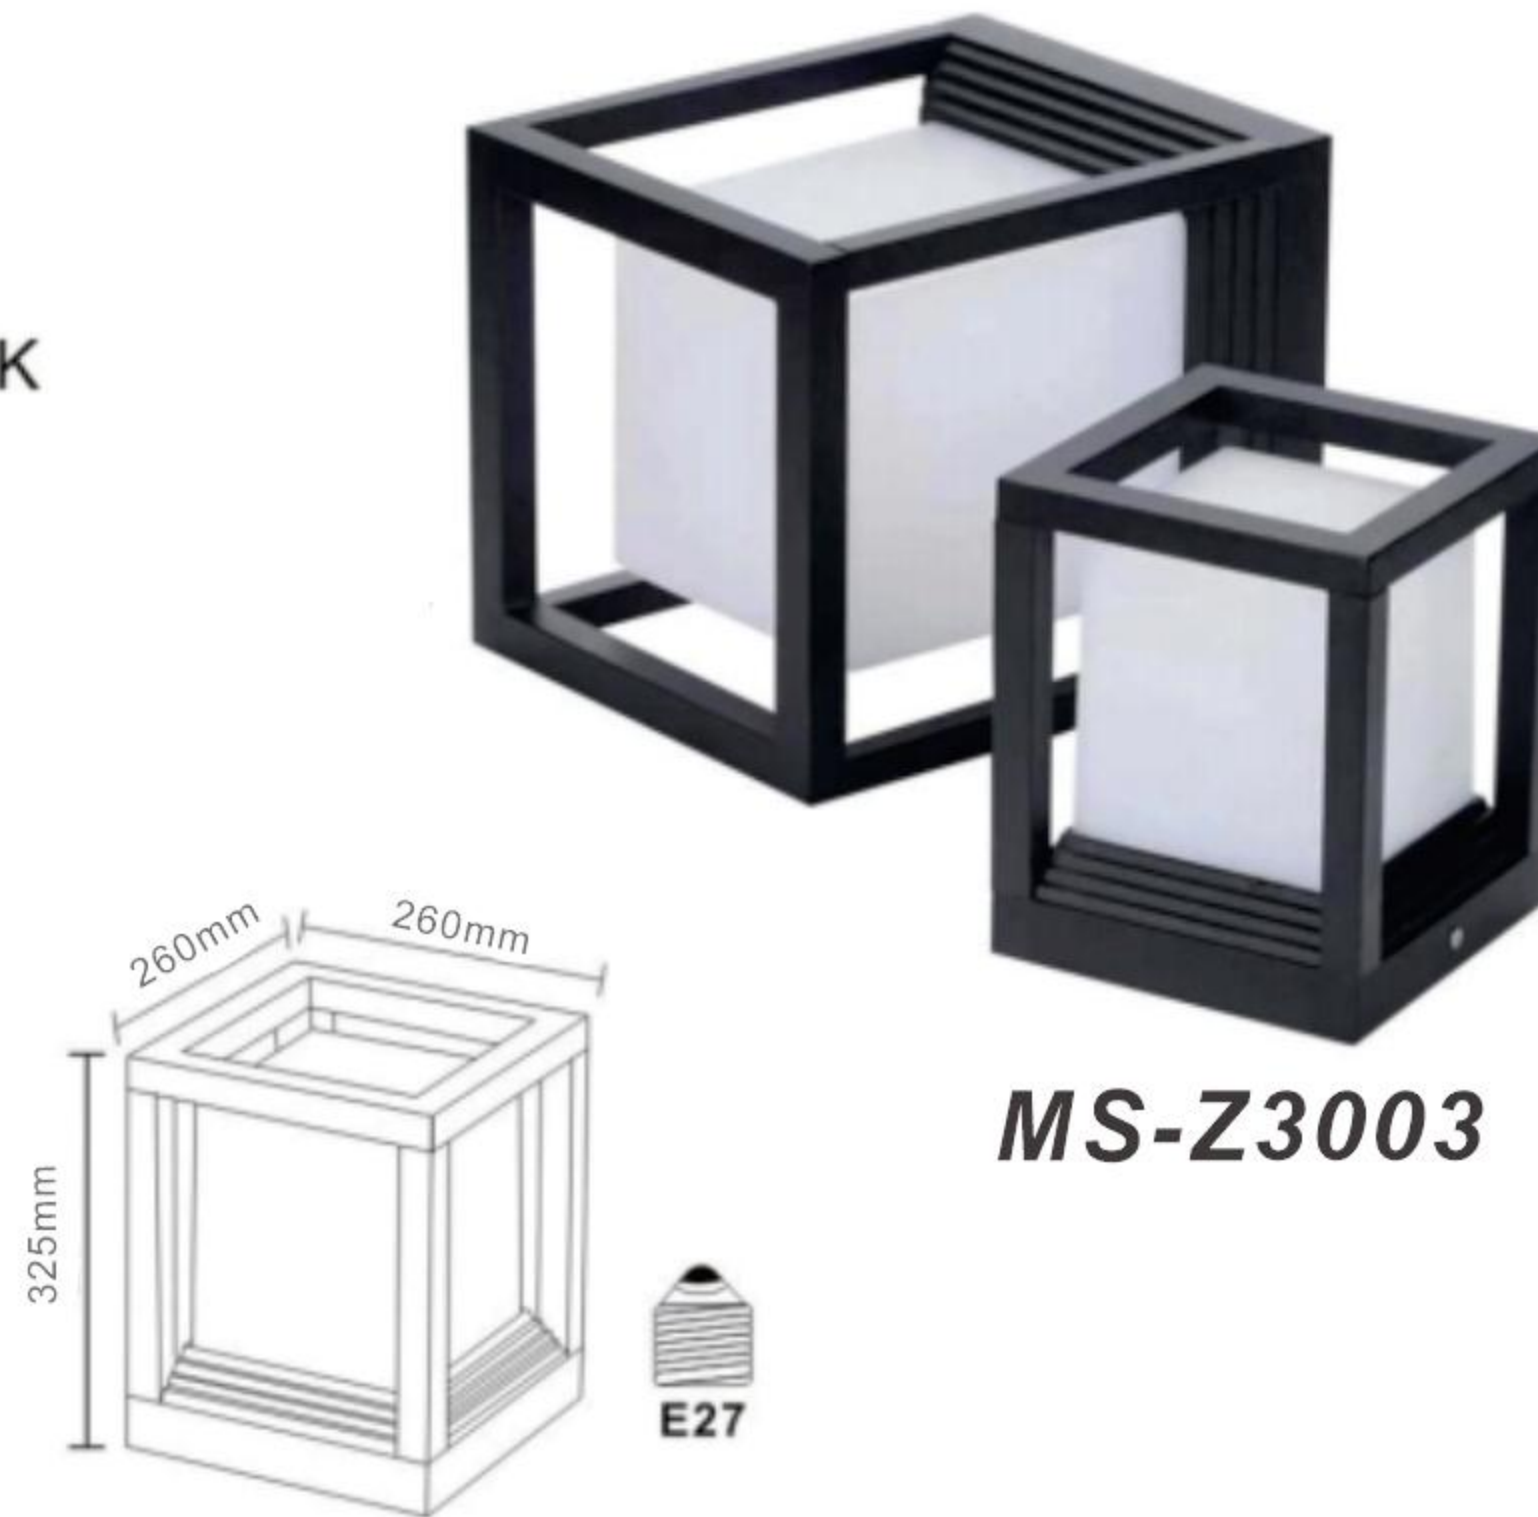

LED CYLINDRICAL LAMP

COLOR SELECTION

Material: Die-casting Aluminum
Color Temperature:3000K/4000K/6500K
Warranty: 2 Years
IP rating:IP65

MS-Z3003

<i>Model</i>	<i>Power</i>	<i>Size</i>
MS-Z3001	E27	150x150x185mm
MS-Z3002	E27	220x220x255mm
MS-Z3003	E27	260x260x325mm
MS-Z3004	E27	320x320x395mm

<i>Voltage</i>	<i>Material</i>	<i>IP Rating</i>
AC100-265V	Aluminum	IP65

Material: Die-casting Aluminum+Glass
Color Temperature:3000K/4000K/6500K
Warranty: 2 Years
IP rating:IP65