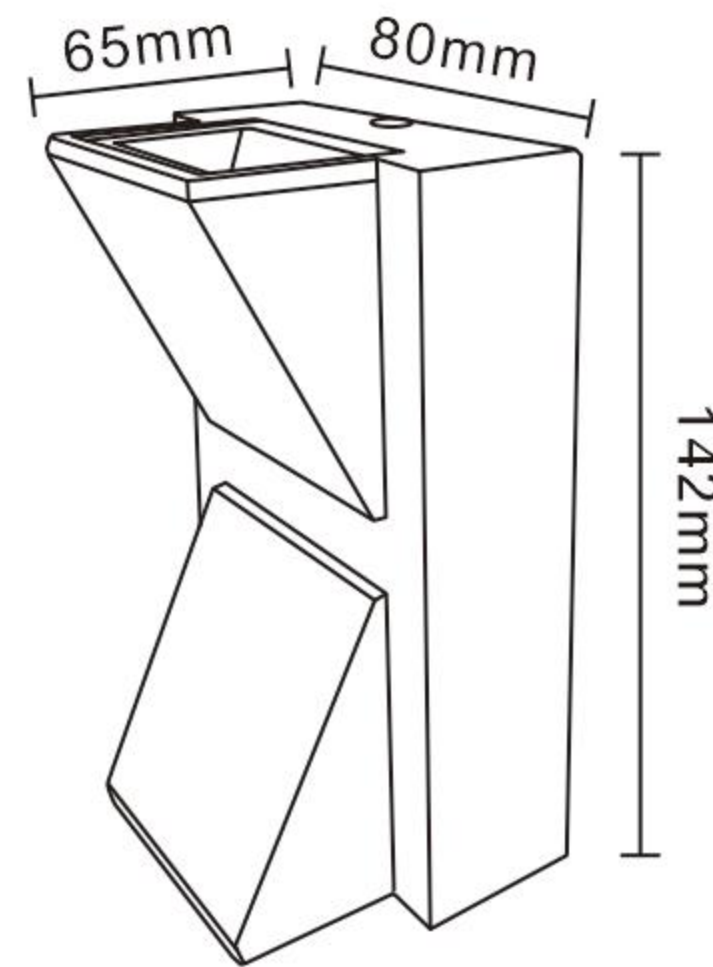

MS-B025W-2

USE ANGLE EFFECT DISPLAY

LED WALL LIGHT

MS-F689-1

MS-F689-2

Model	Power	Size	Material
MS-F689-1	3W	82x78x65mm	Aluminum
MS-F689-2	2x3W	142x80x65mm	Aluminum

Color	Voltage	IP Rating	CRI
Black	AC100-265V	IP65	80+
Black	AC100-265V	IP65	80+

LED WALL LIGHT *Bene* ↑

Multiple category options

Model	Power	Size	Color
MS-813S	2x3W	115x90x30mm	White
MS-813M	2x6W	175x90x30mm	White
MS-813L	2x10W	300x100x40mm	White

CCT	Voltage	Material	IP Rating
3000K/4000K/6500K	AC100-265V	Aluminum	IP65
3000K/4000K/6500K	AC100-265V	Aluminum	IP65
3000K/4000K/6500K	AC100-265V	Aluminum	IP65