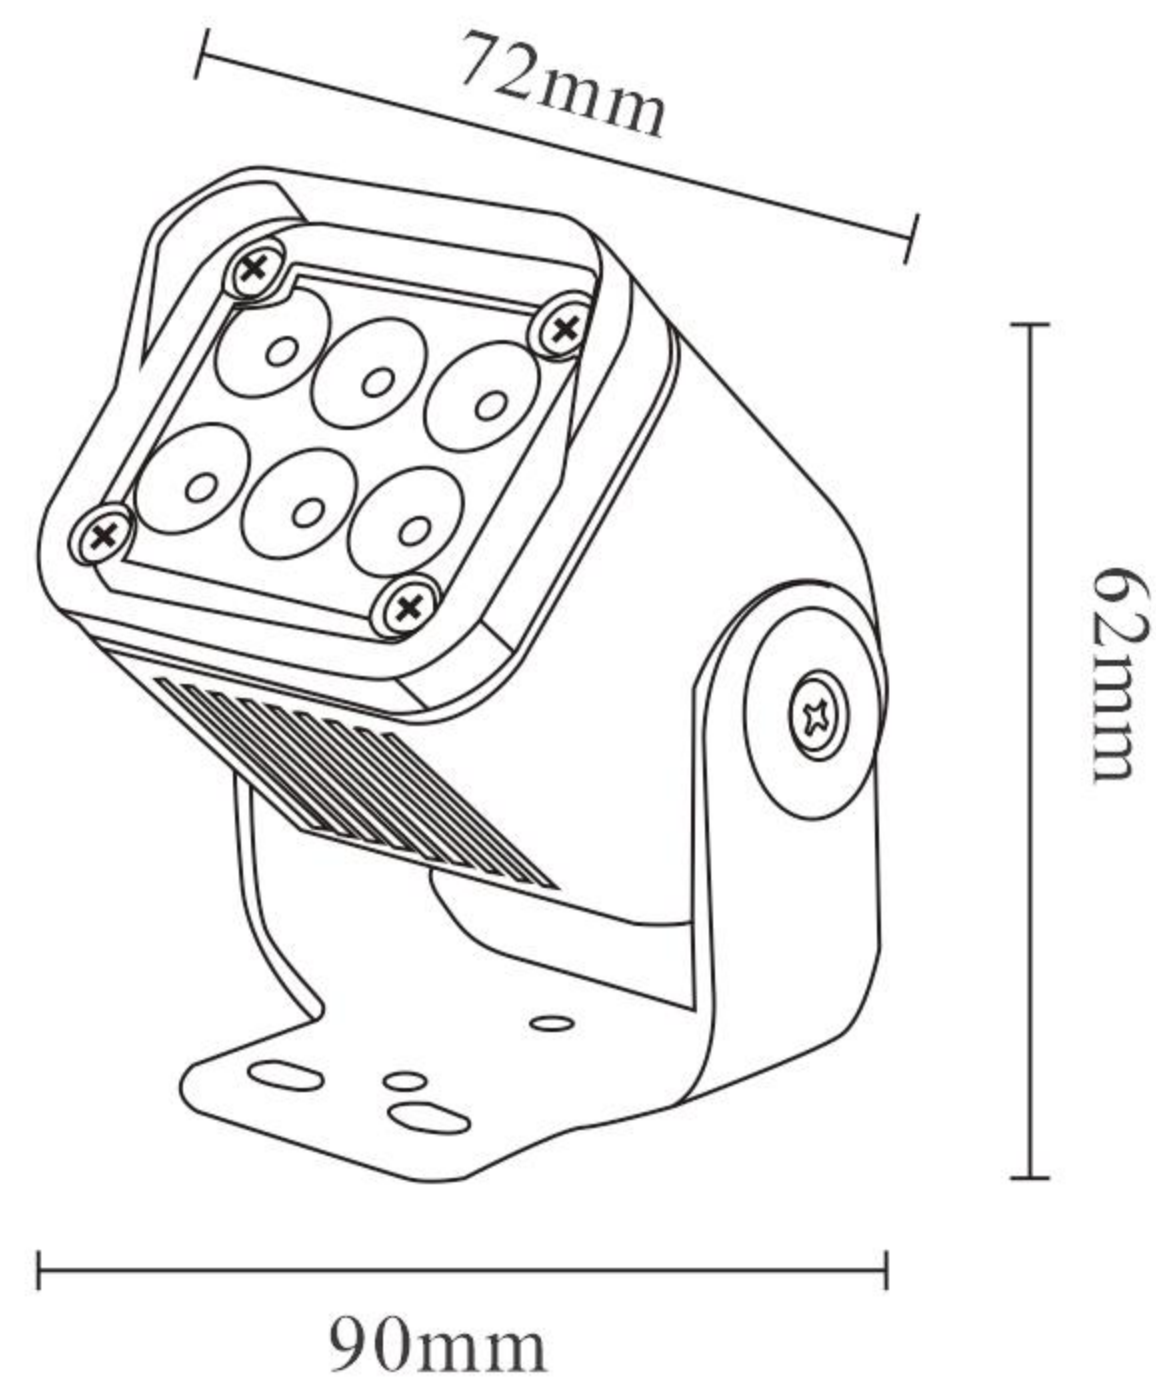

OUTDOOR LIGHTING

- High-Efficiency LED Chips
- Durable Aluminum Body
- Gentle Light Temperature
- Illuminate Every MSautiful Moment.

Model	Power	Size	Color
MS-B146S	6W	72x62x90mm	Black
MSam	Voltage	Material	IP Rating
30°	AC/DC 12-24V	Aluminum	IP65