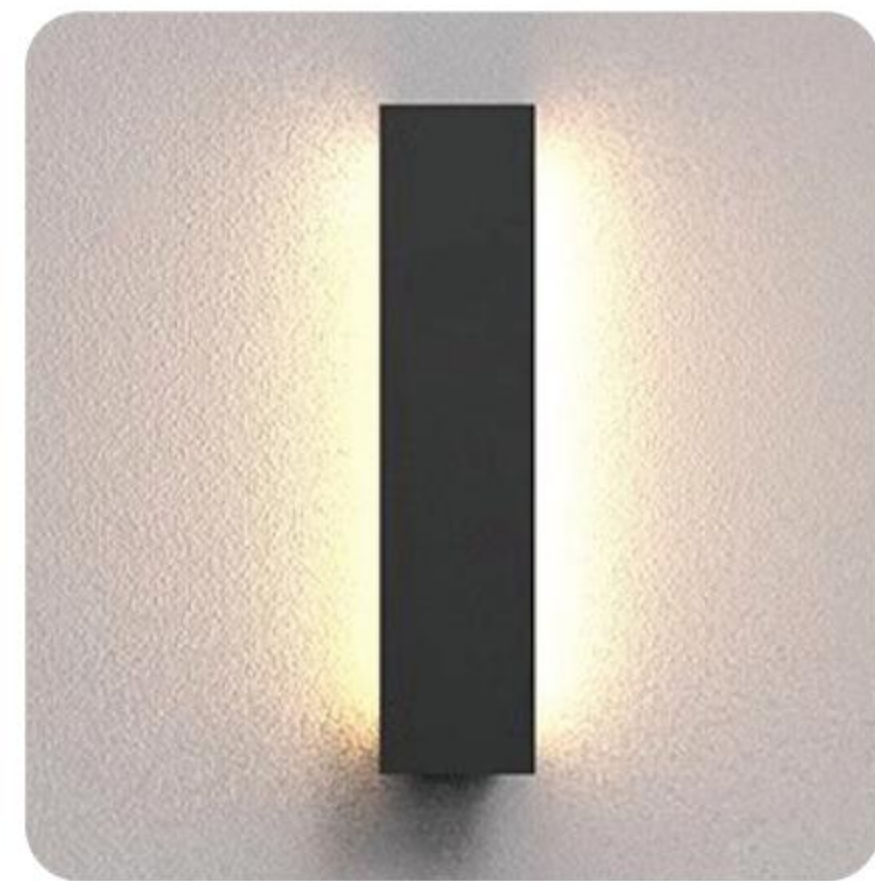

LED OUTDOOR WALL LIGHT

COLOR SELECTION

MS-B150W-1