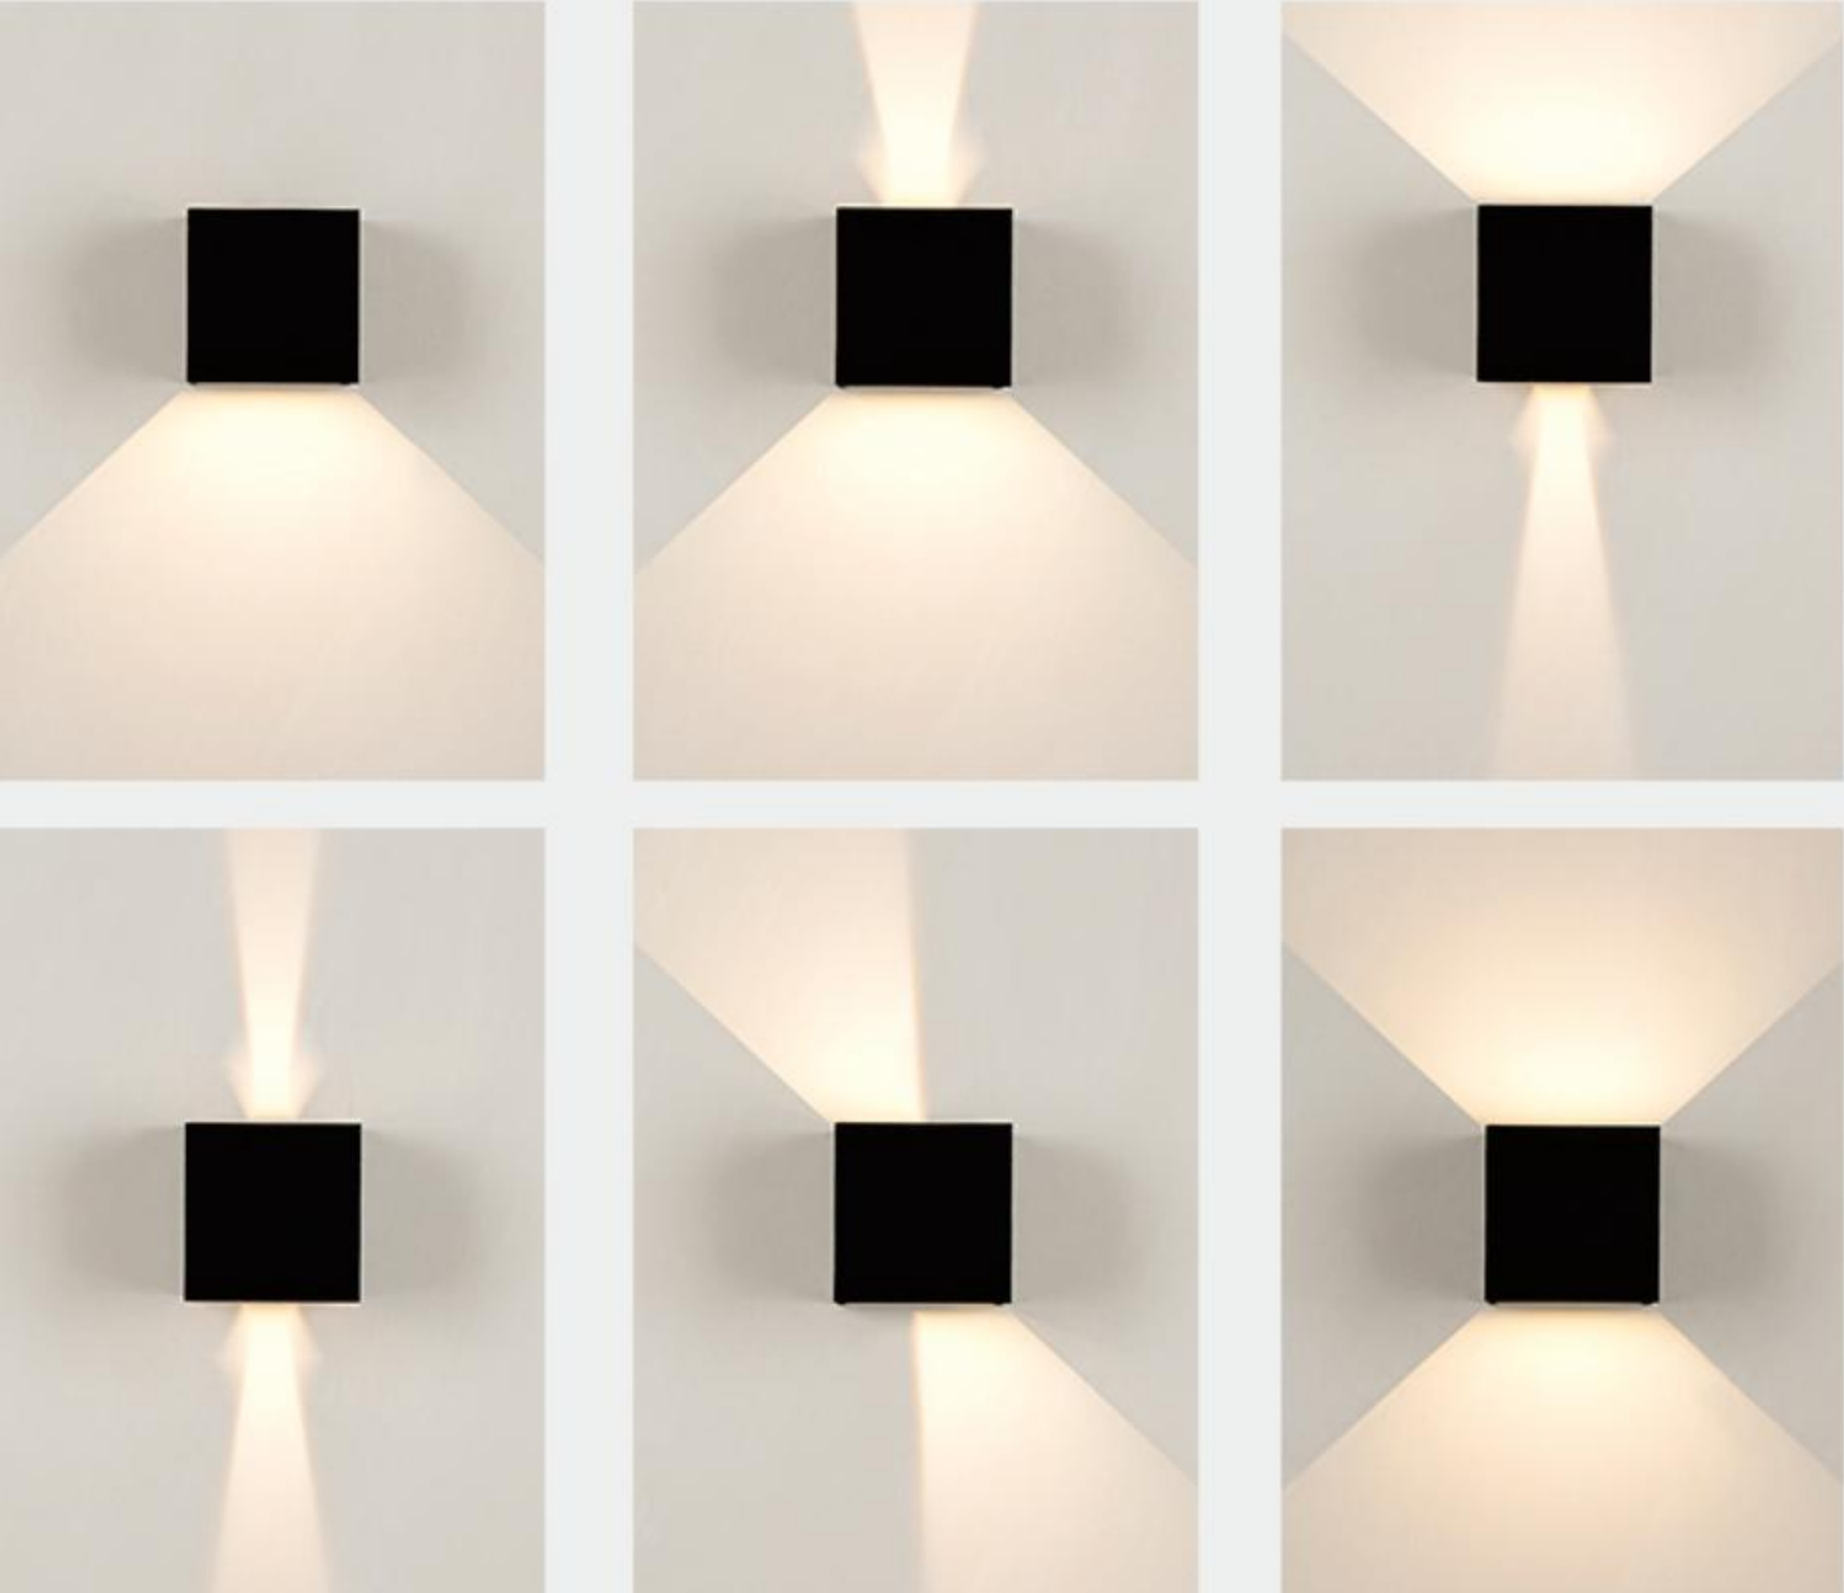

MS-B025W-2

USE ANGLE EFFECT DISPLAY

LED WALL LIGHT

MS-F689-1

MS-F689-2

Model	Power	Size	Material
MS-F689-1	3W	82x78x65mm	Aluminum
MS-F689-2	2x3W	142x80x65mm	Aluminum

Color	Voltage	IP Rating	CRI
Black	AC100-265V	IP65	80+
Black	AC100-265V	IP65	80+