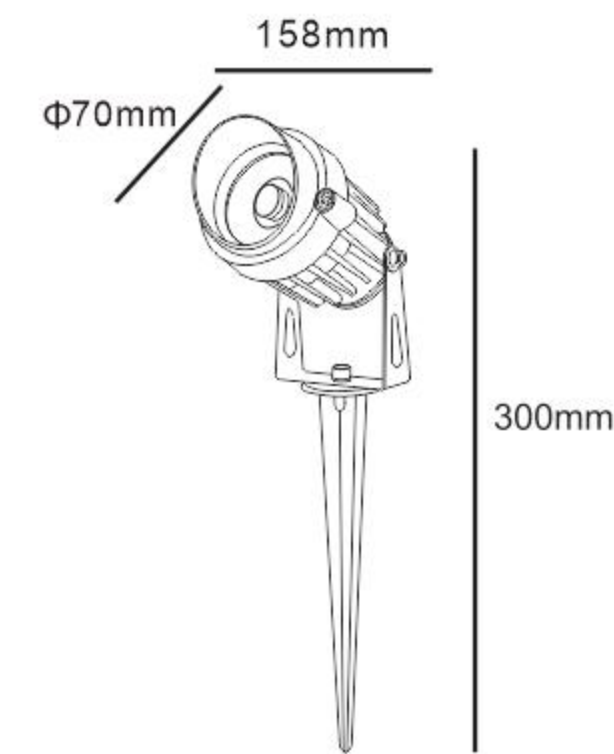

LED SPIKE LIGHT

COLOR SELECTION BK WH GY BN

MS-B155S-1

Power	Size	Material
7W	φ70x158x310mm	Aluminum
Color	Voltage	IP Rating
Black	AC100-265V	IP65