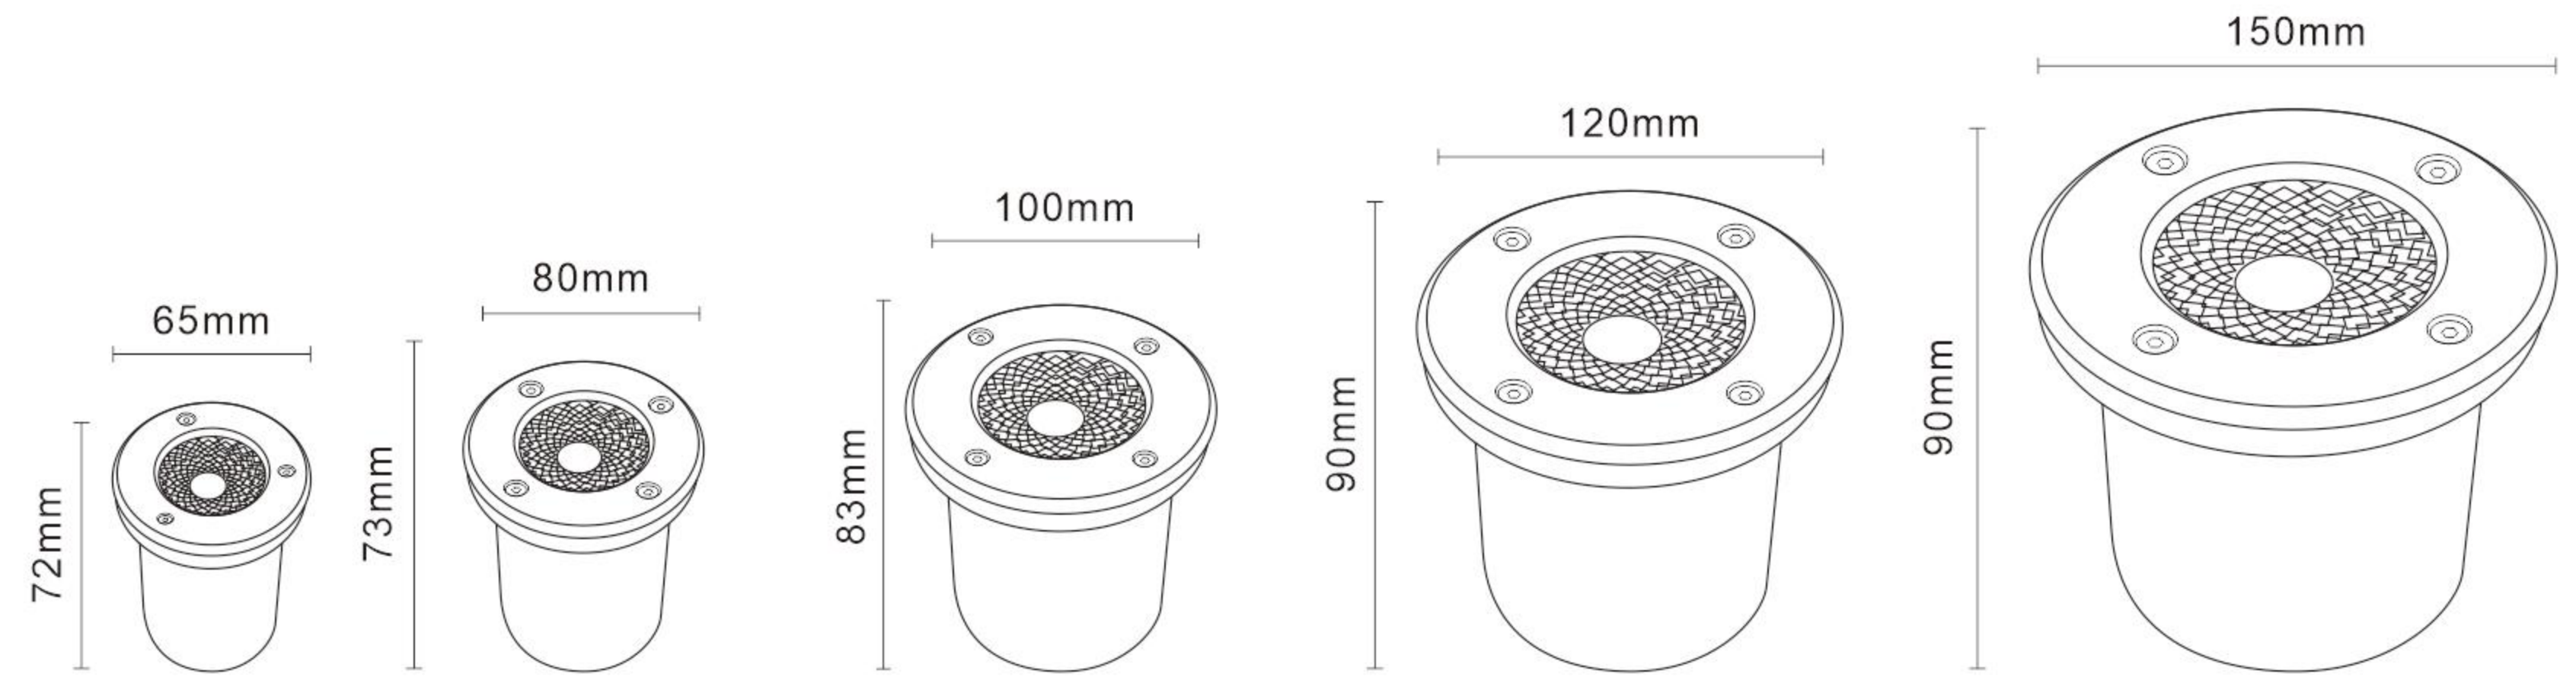

LED UNDERGROUND LIGHT

Model	Power	Size	Color	Voltage	Material	IP Rating
MS-B147U-1	3W	Φ65x72mm	Stainless steel	AC/DC12-24V	Aluminum+Stainless steel	IP67
MS-B147U-2	5W	Φ80x73mm	Stainless steel	AC/DC12-24V	Aluminum+Stainless steel	IP67
MS-B147U-3	7W	Φ100x83mm	Stainless steel	AC100-265V	Aluminum+Stainless steel	IP67
MS-B147U-4	10W	Φ120x90mm	Stainless steel	AC100-265V	Aluminum+Stainless steel	IP67
MS-B147U-5	12W	Φ150x90mm	Stainless steel	AC100-265V	Aluminum+Stainless steel	IP67