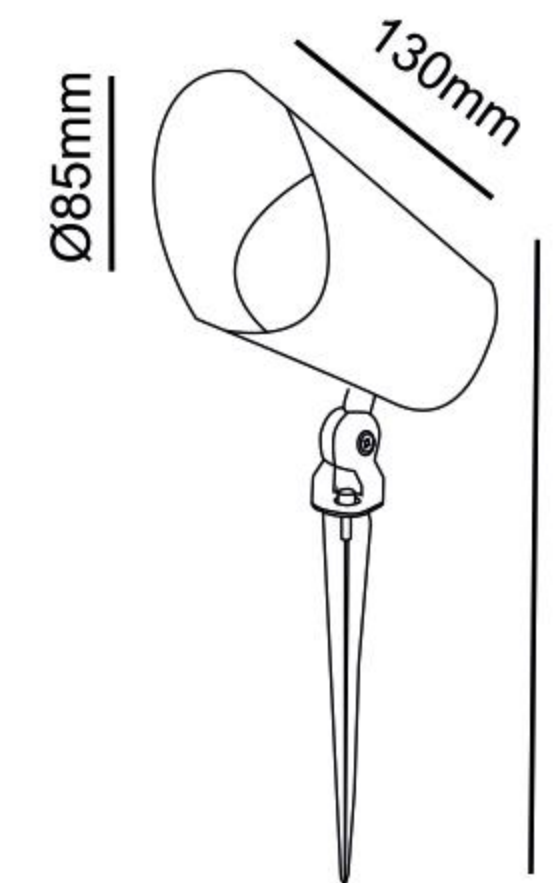

OUTDOOR LIGHTING

LED Garden Spike Light

MS-B142S-1

MS-B142S-2

MS-B142S-3

COLOR SELECTION

Model	Power	Size	Color	MSam	Voltage	Material	IP Rating
MS-B142S-1	5W	Φ60x100x260mm	Black	12°/24°/36°	AC100-265V	Aluminum	IP65
MS-B142S-2	10W	Φ70x120x270mm	Black	12°/24°/36°	AC100-265V	Aluminum	IP65
MS-B142S-3	12W	Φ85x130x290mm	Black	12°/24°/36°	AC100-265V	Aluminum	IP65