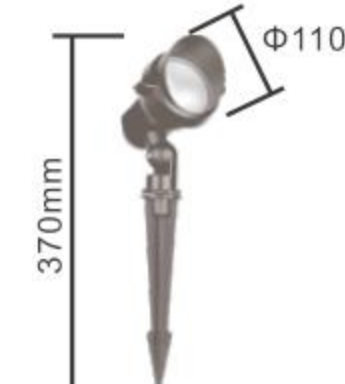

POWER: 9W
CHIP: COB
IP RATING: IP65
SIZE: $\Phi 110 \times H 370$
MATERIAL: Die-cast Aluminium
FREQUENCY: 50~60Hz;
BEAM ANGLE: 36°/45°/60°
LED: Epistar/bridgelux/Sanan
COLOR TEMPERATURE:
6500K/4000K/3000K/Red/Green/Blue/RGB
BODY COLOR: Black/White/Grey
CRI $\geq 70/80$
INPUT: AC85-265V