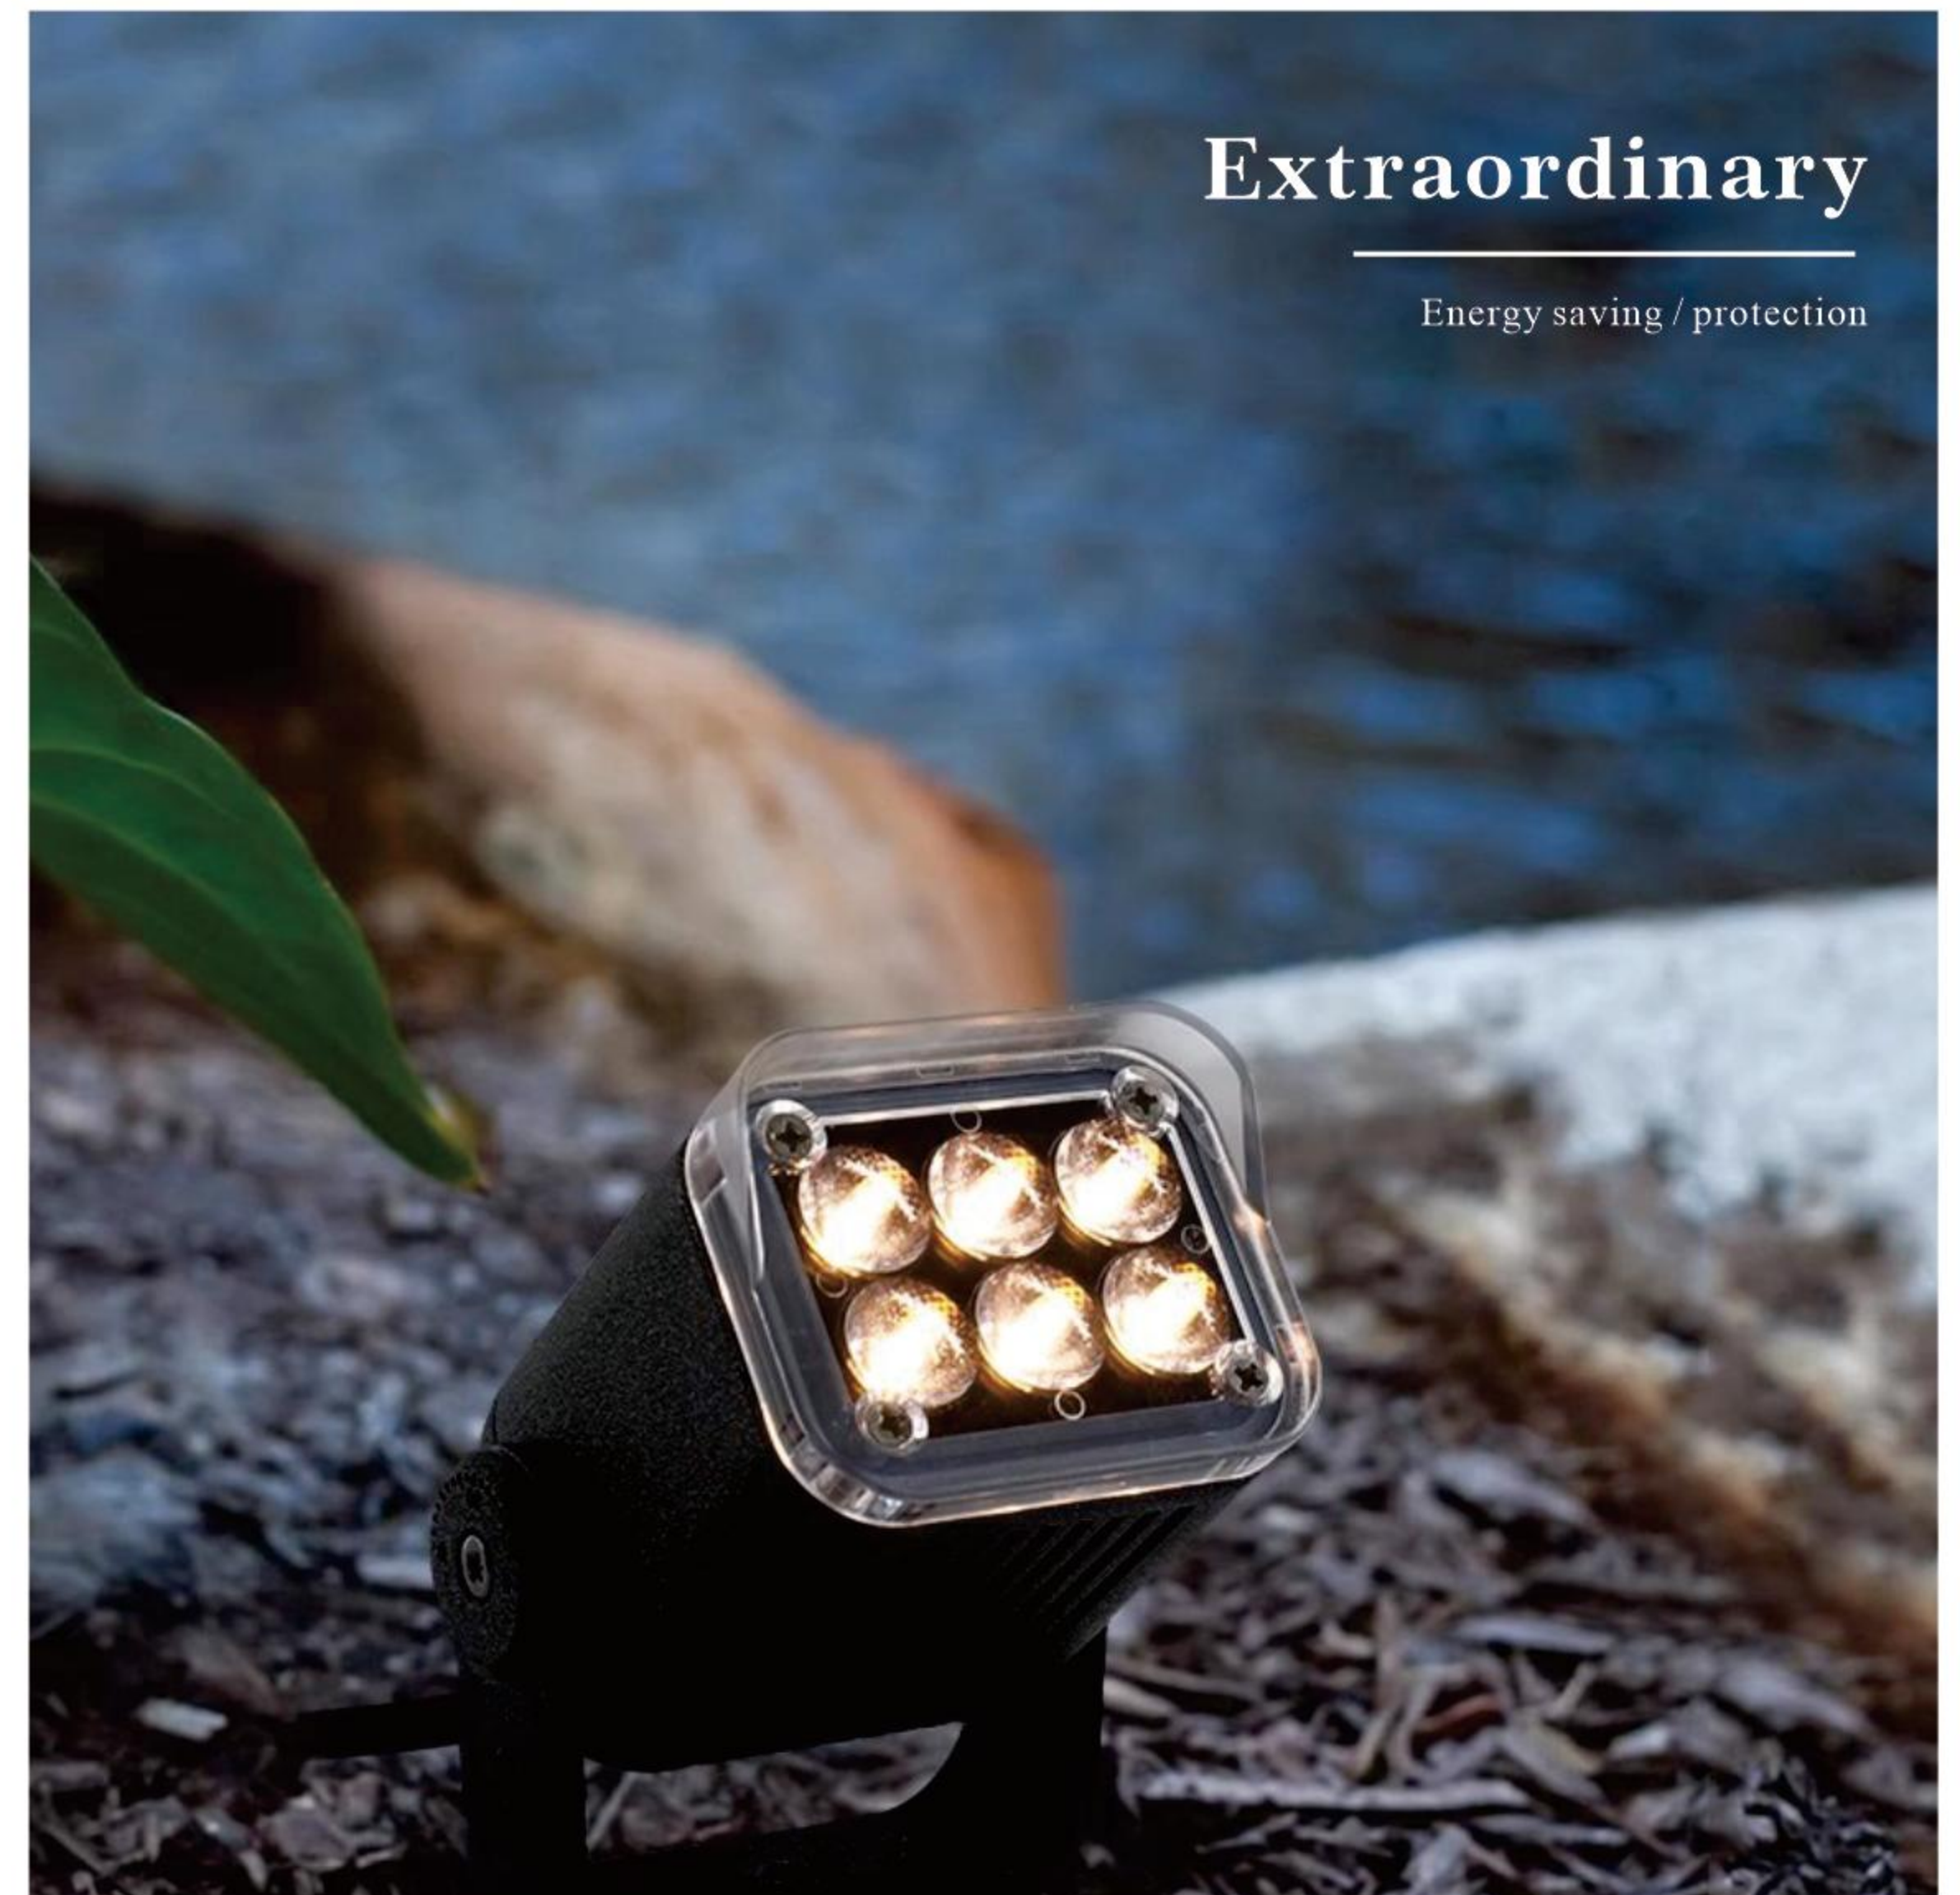

OUTDOOR LIGHTING

- High-Efficiency LED Chips
- Durable Aluminum Body
- Gentle Light Temperature
- Illuminate Every MSautiful Moment.

Model	Power	Size	Color
MS-B146S	6W	72x62x90mm	Black
MSam	Voltage	Material	IP Rating
30°	AC/DC 12-24V	Aluminum	IP65