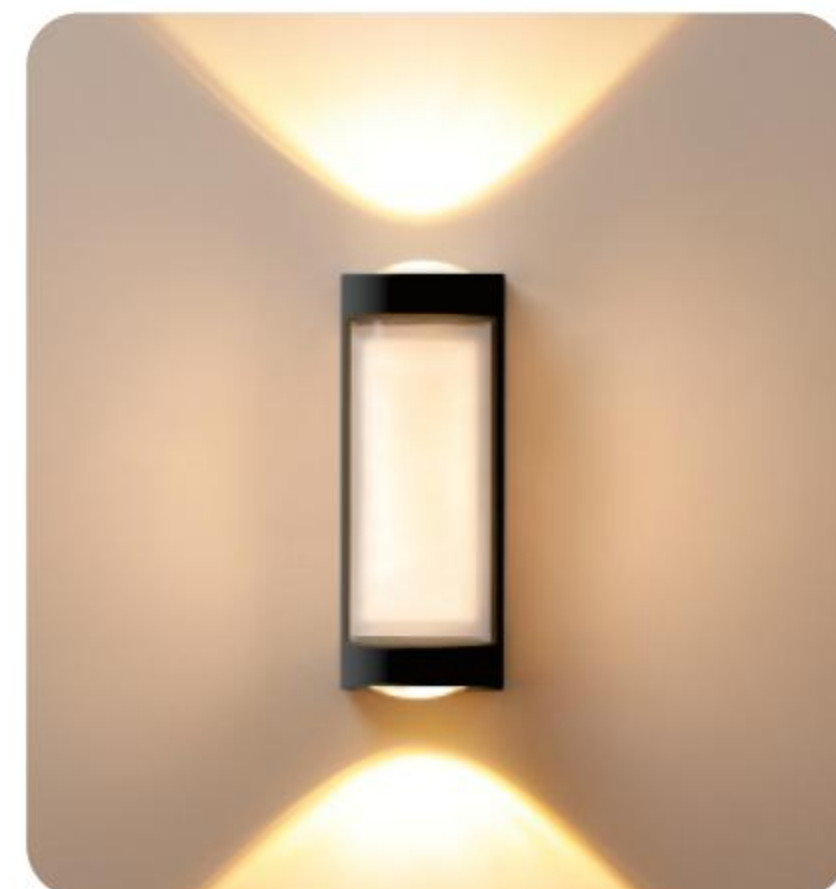

MS-B215W-3

POWER:2x4W
SIZE:203x90x60mm
NIPUT:AC100-265V
IP RATING:IP65

MS-B215W-4

POWER:4x4W
SIZE:238x238x64mm
NIPUT:AC100-265V
IP RATING:IP65

MS-W0225-2S

POWER:2x1W+2W
SIZE:95x45x58mm
NIPUT:AC100-265V
IP RATING:IP65