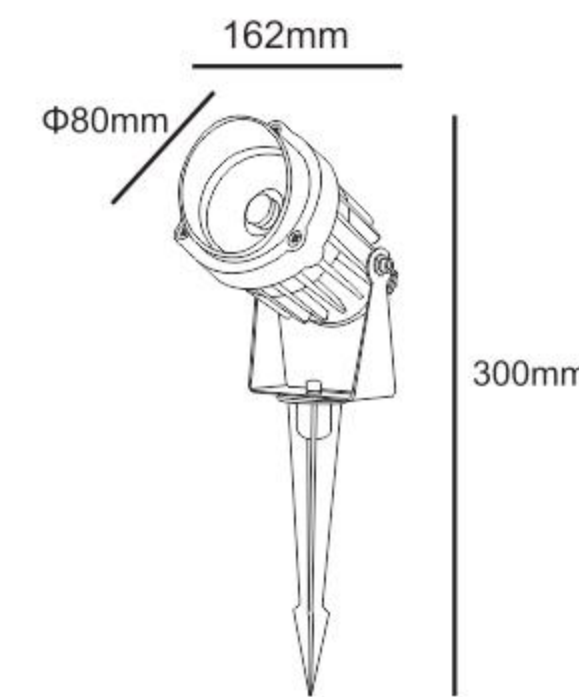

MS-B155S-2

Power	Size	Material
12W	φ80x162x300mm	Aluminum
Color	Voltage	IP Rating
Black	AC100-265V	IP65