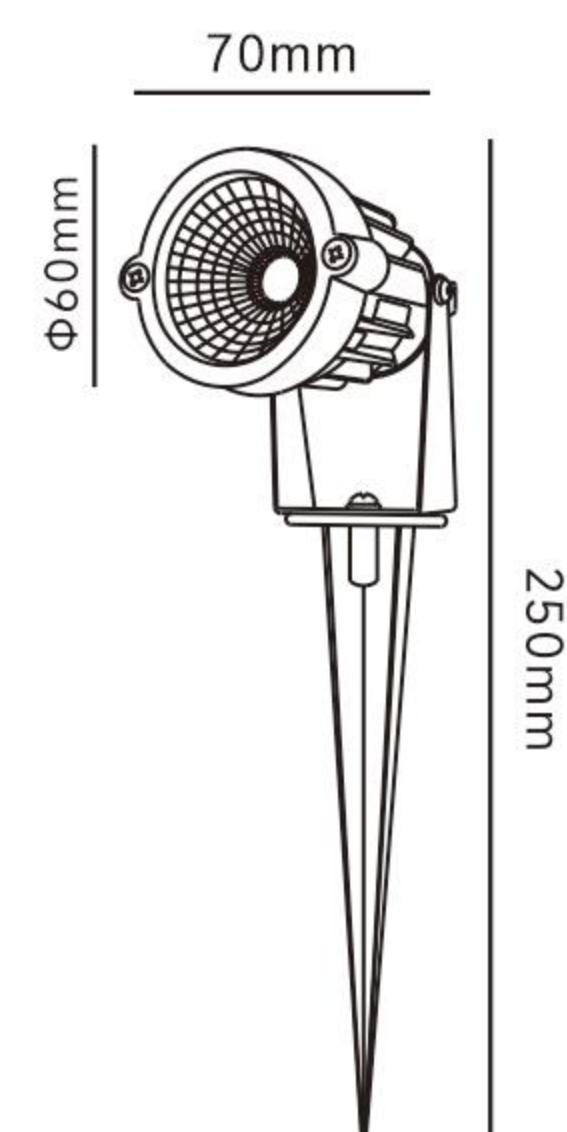

Model	Power	Size	Material
MS-C0205	5W	Φ60x70x250mm	Plastic
Color	Voltage	IP Rating	CRI
Black	AC100-265V	IP65	80+