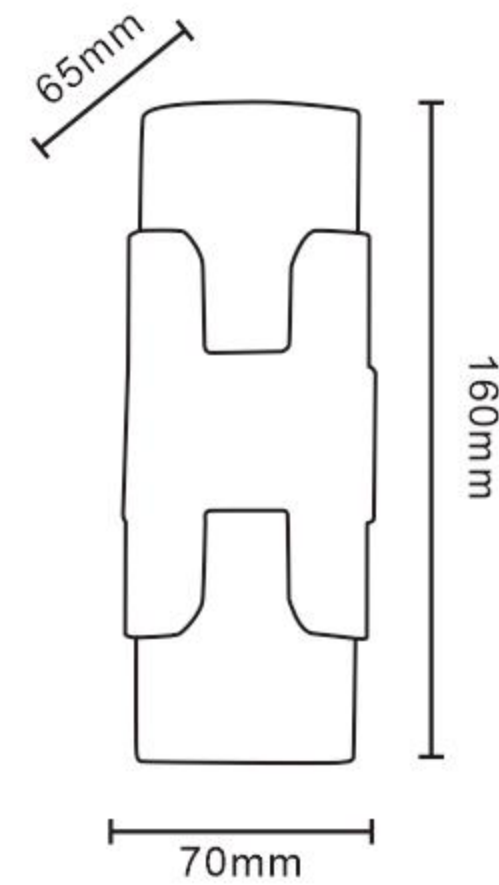

LED OUTDOOR WALL LIGHT

COLOR SELECTION

MS-B165W