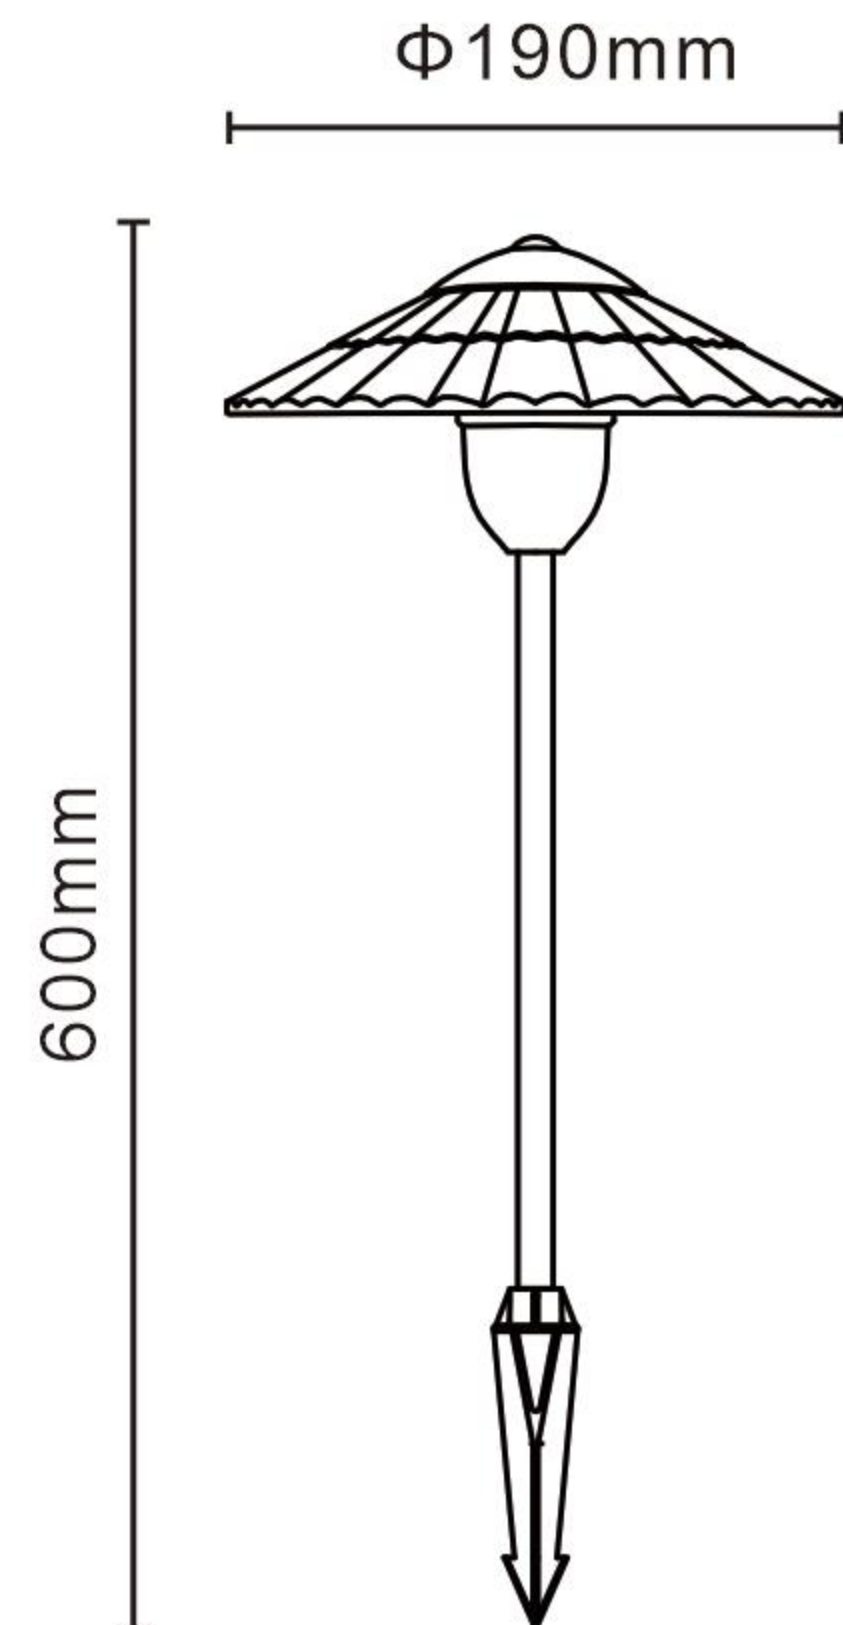

GARDEN LIGHT

COLOR SELECTION

MS-CP19088

Material: Die-casting Aluminum
Color Temperature: 3000K/4000K/6500K
Warranty: 2 Years
IP rating: IP65
Wattage: 7W
Light source: SMD
Size: $\Phi 190 \times 600$ mm