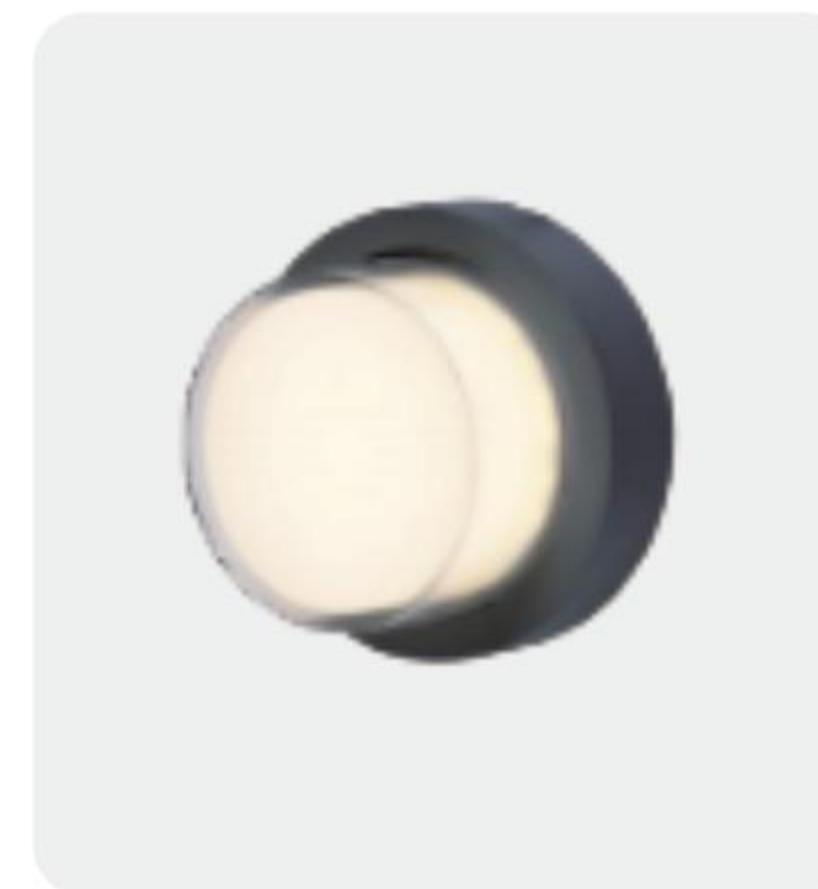

MS-F843Y

POWER: 12W
SIZE: 170x170x100mm
NIPUT: AC100-265V
IP RATING: IP65