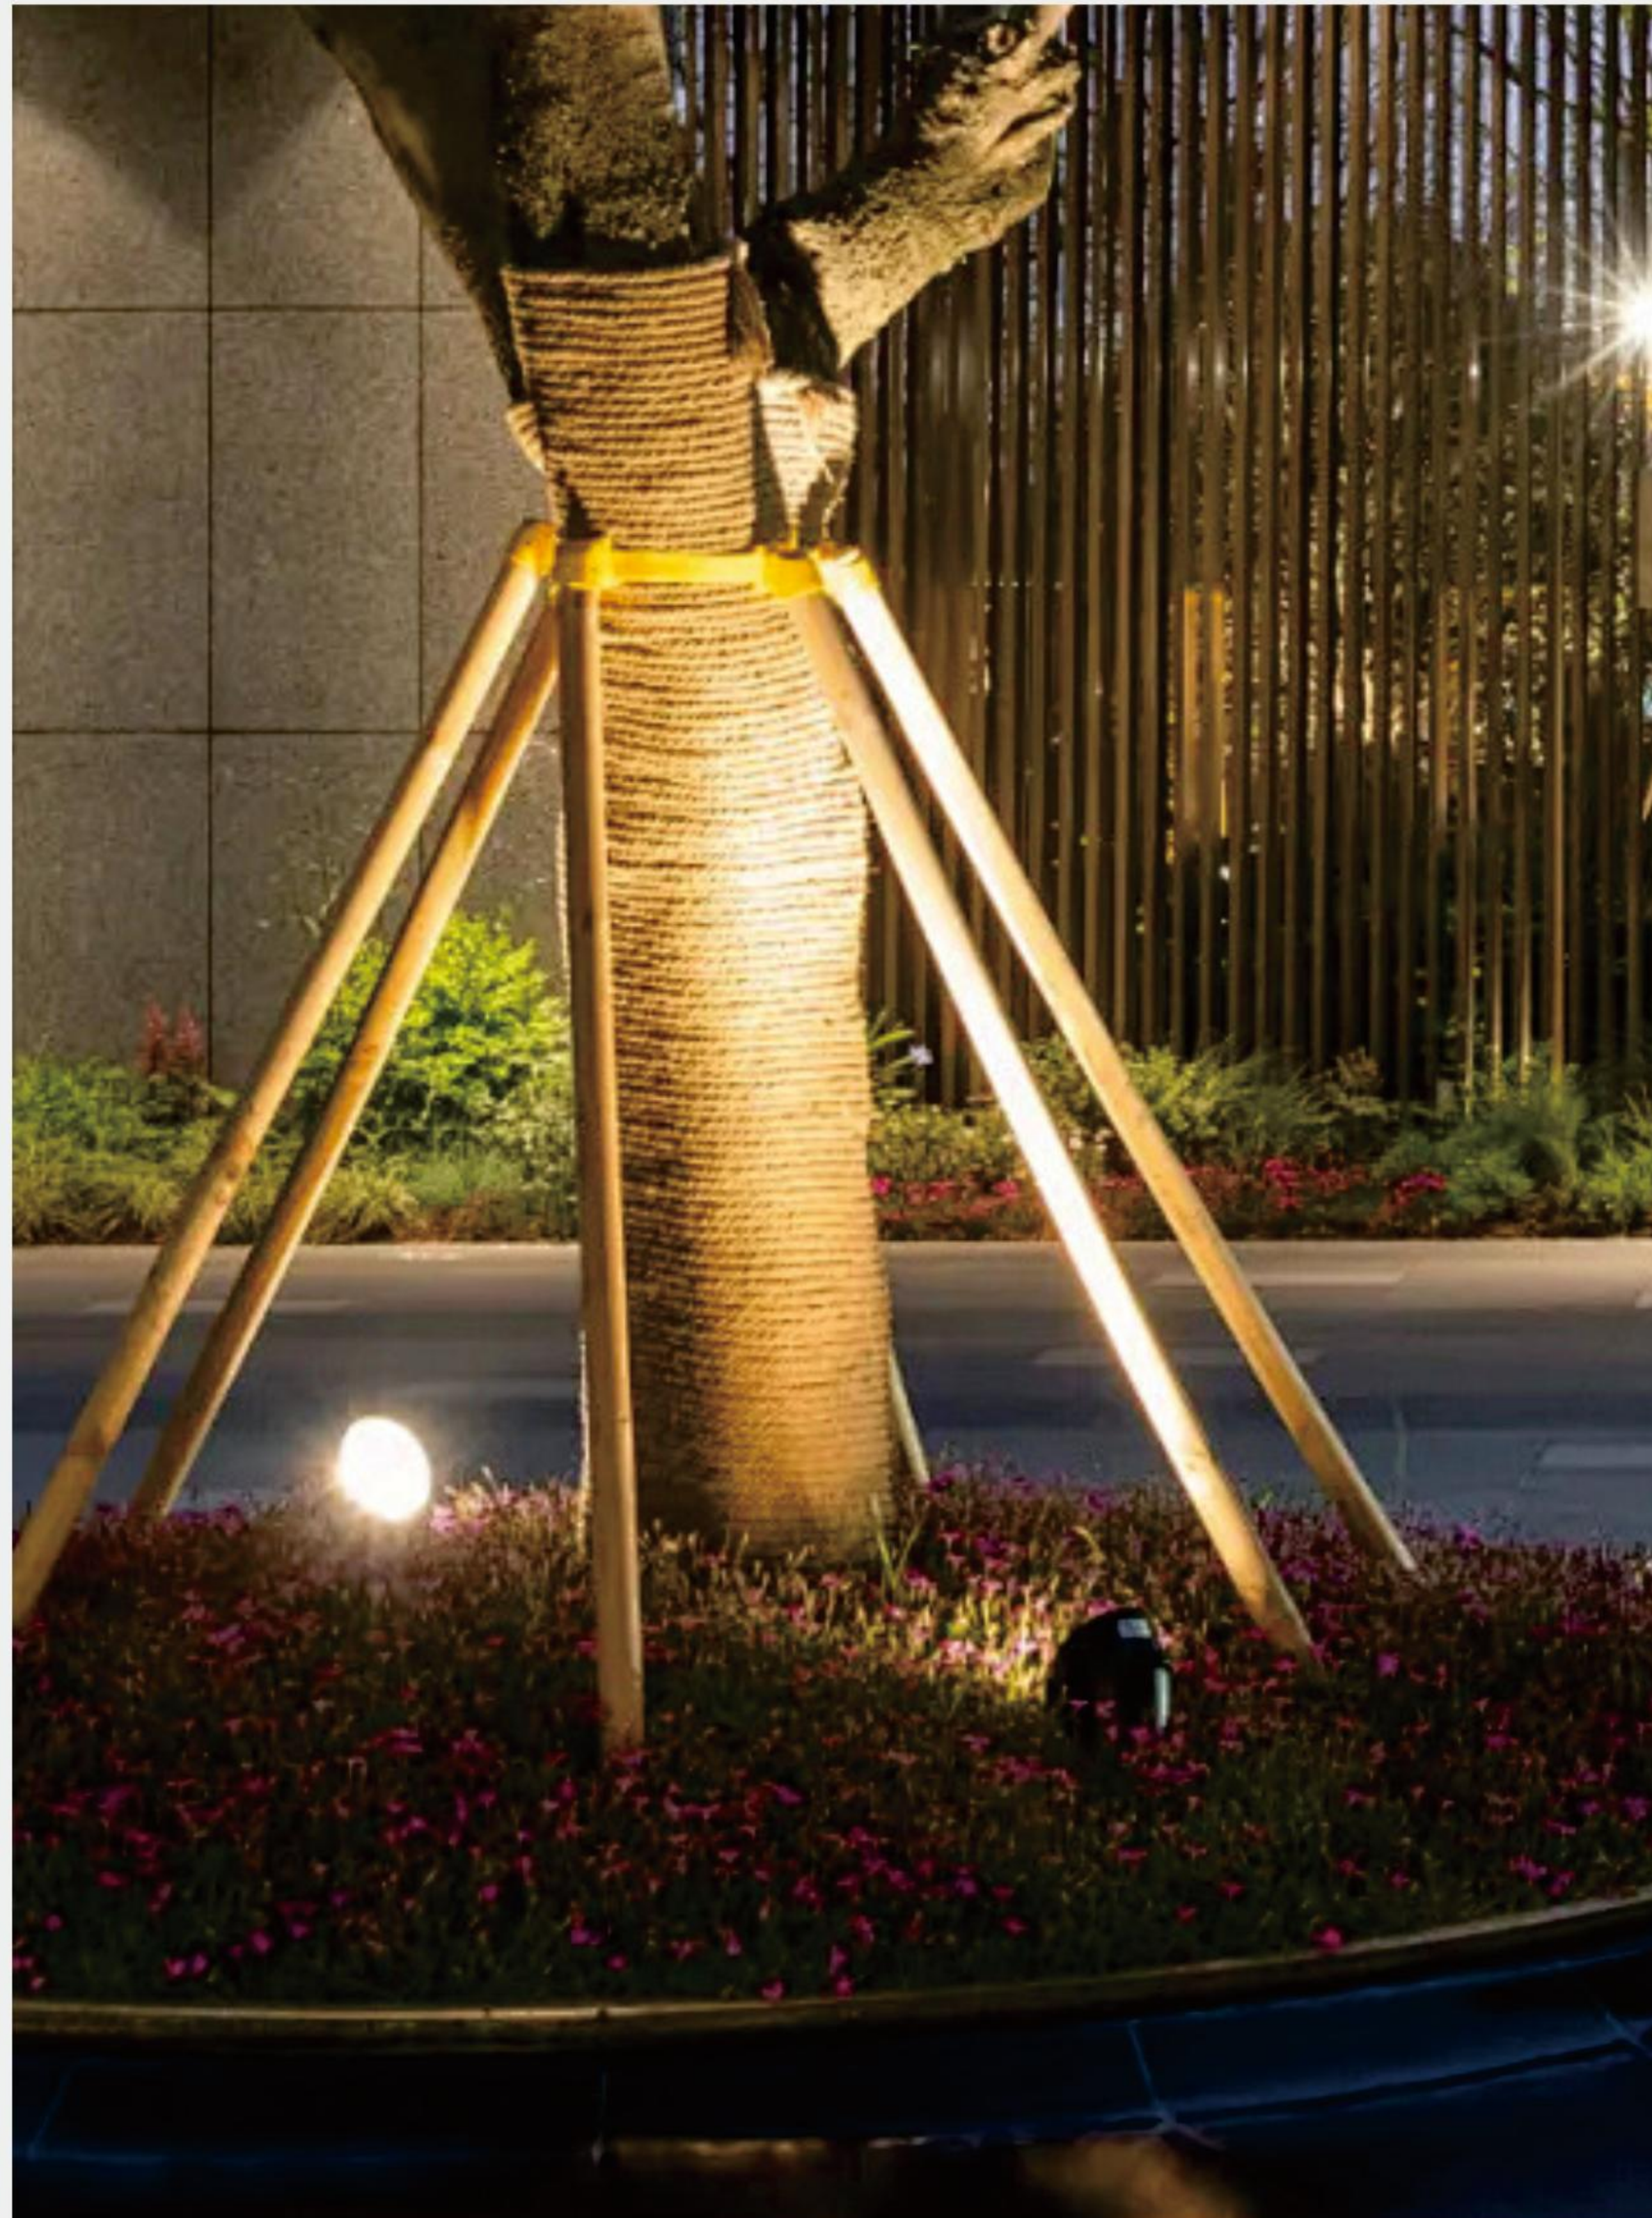

LED SPIKE LIGHT

COLOR SELECTION BK WH GY BN

Model

Power

Size

MS-B158S

12W

Φ80x90x320mm

MS-B157S

Gu10

Φ80x90x320mm

Color

Voltage

Material

IP Rating

Black

AC100-265V

Plastic

IP65

Black

AC100-265V

Plastic

IP65