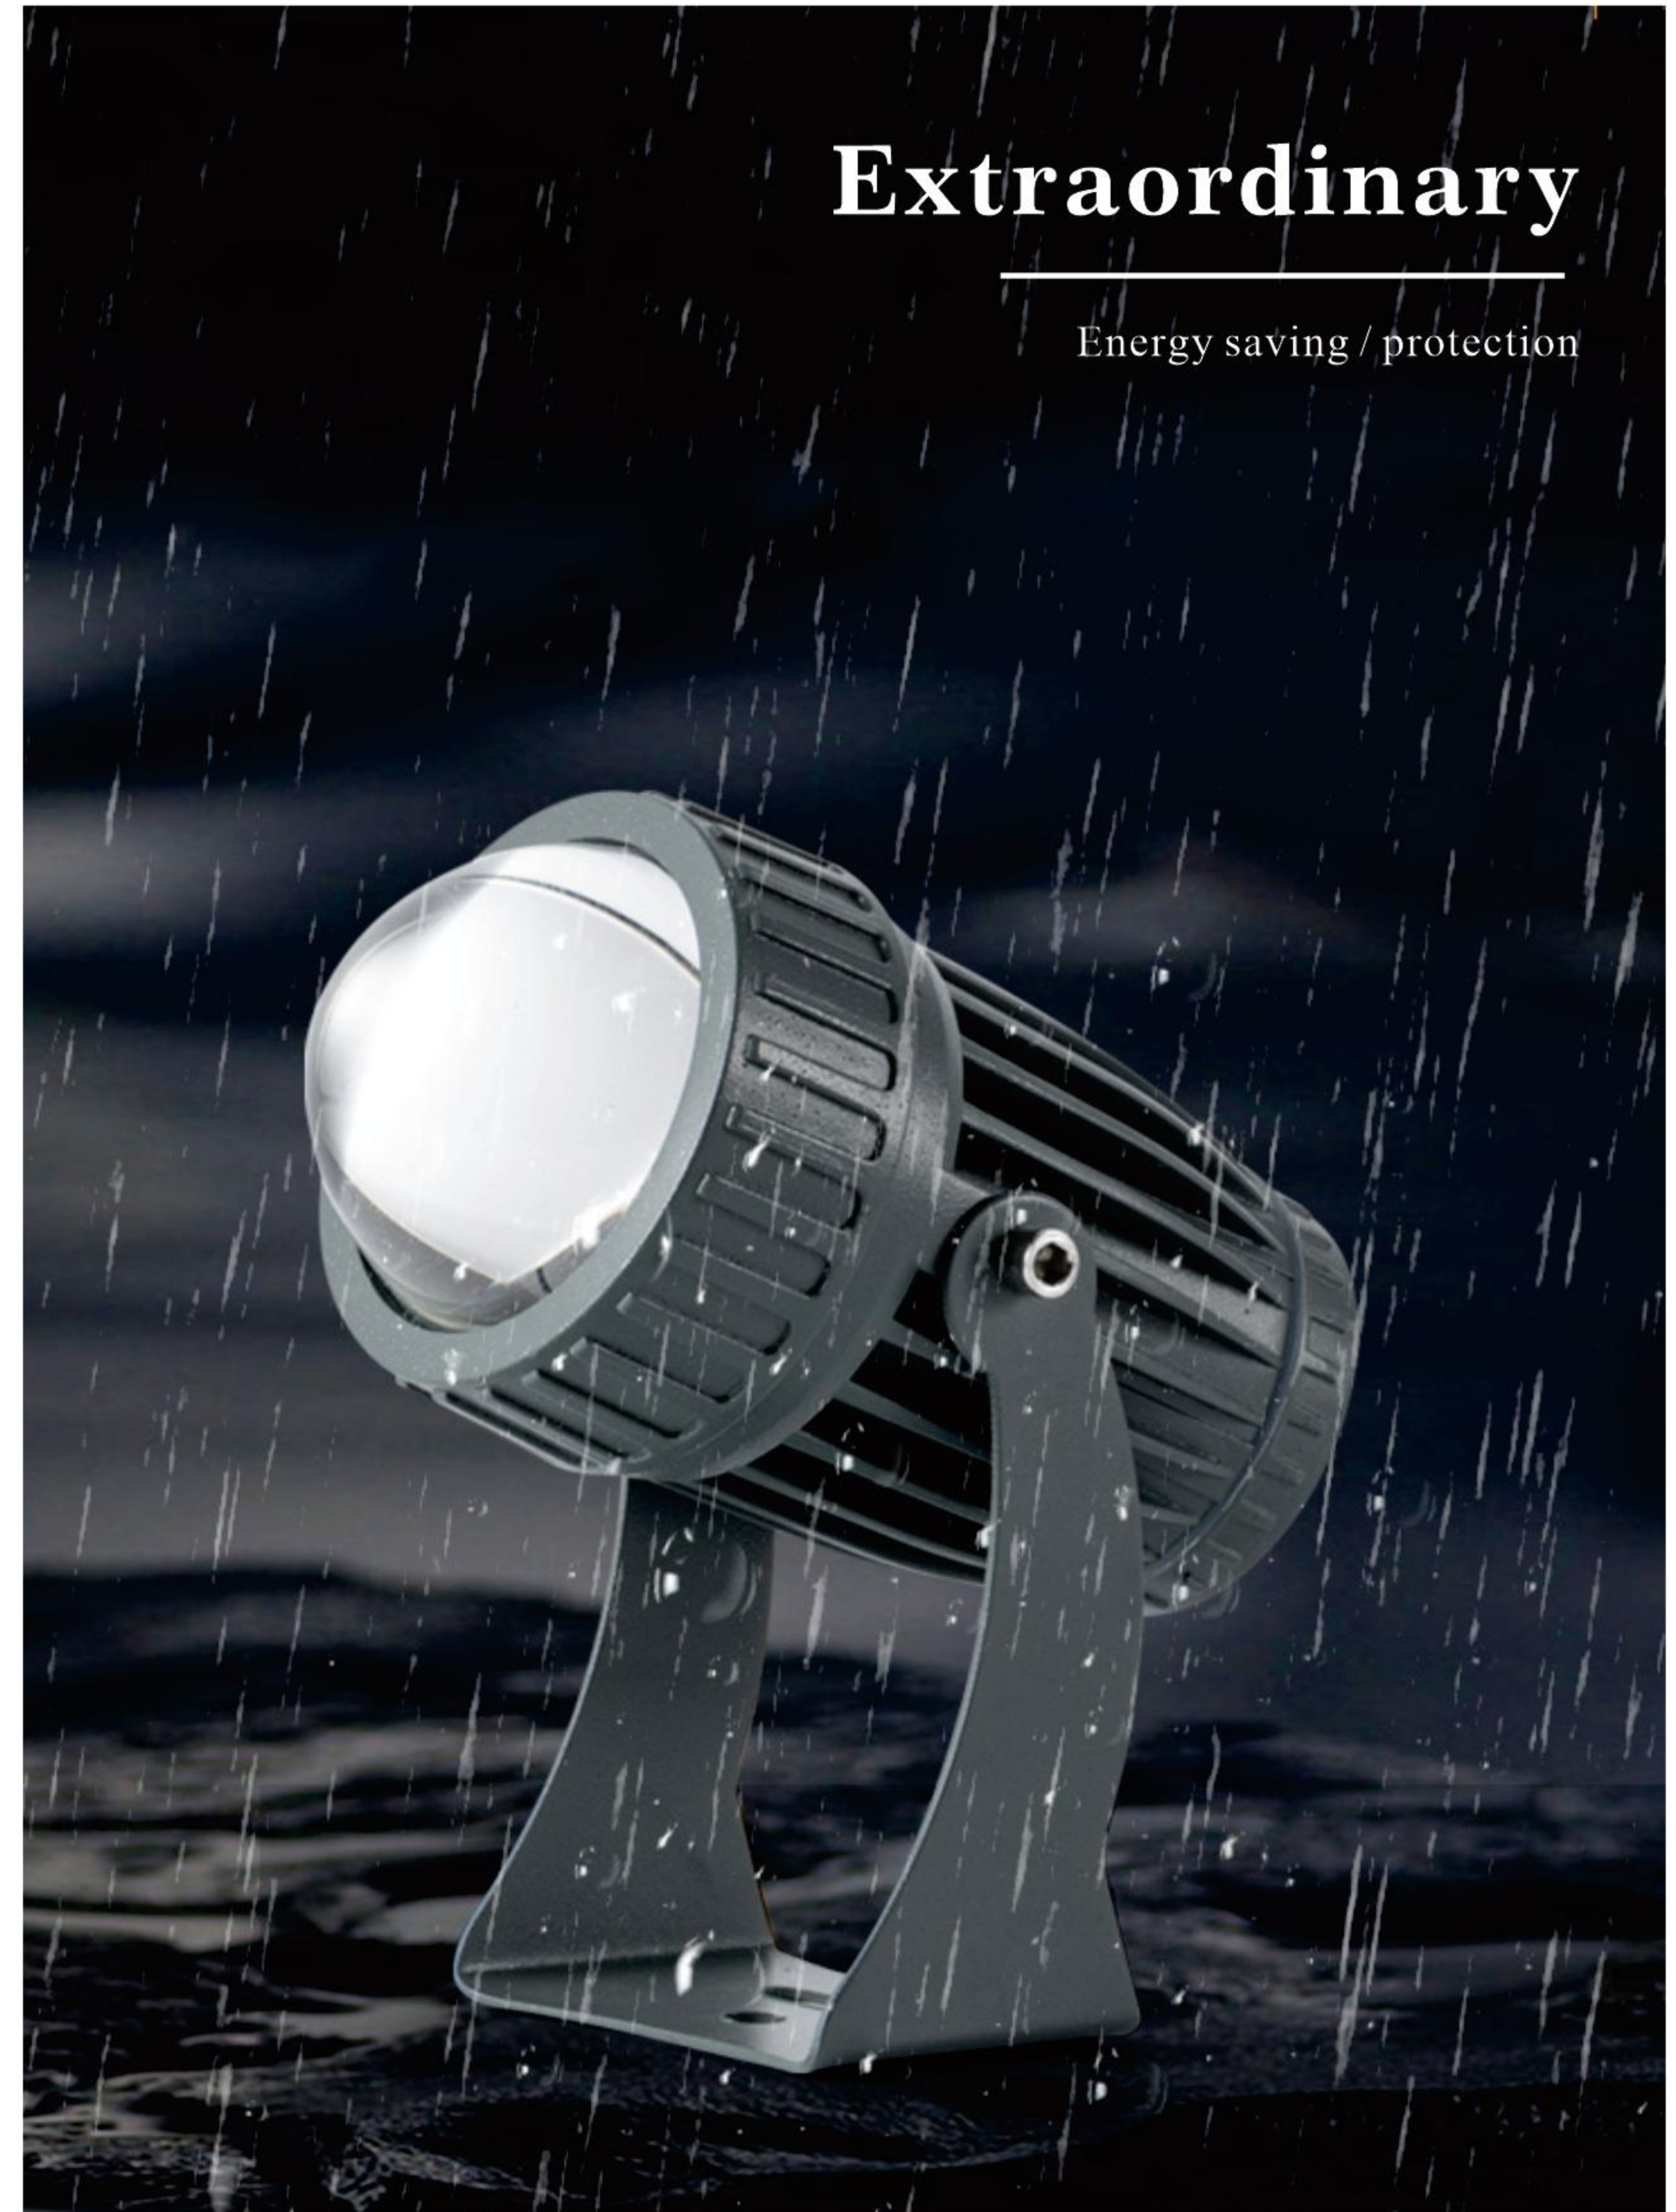

Extraordinary

Energy saving / protection

IP67 WATERPROOF

Rain

Snow

Wind

Sun

LED UNDERGROUND LIGHT