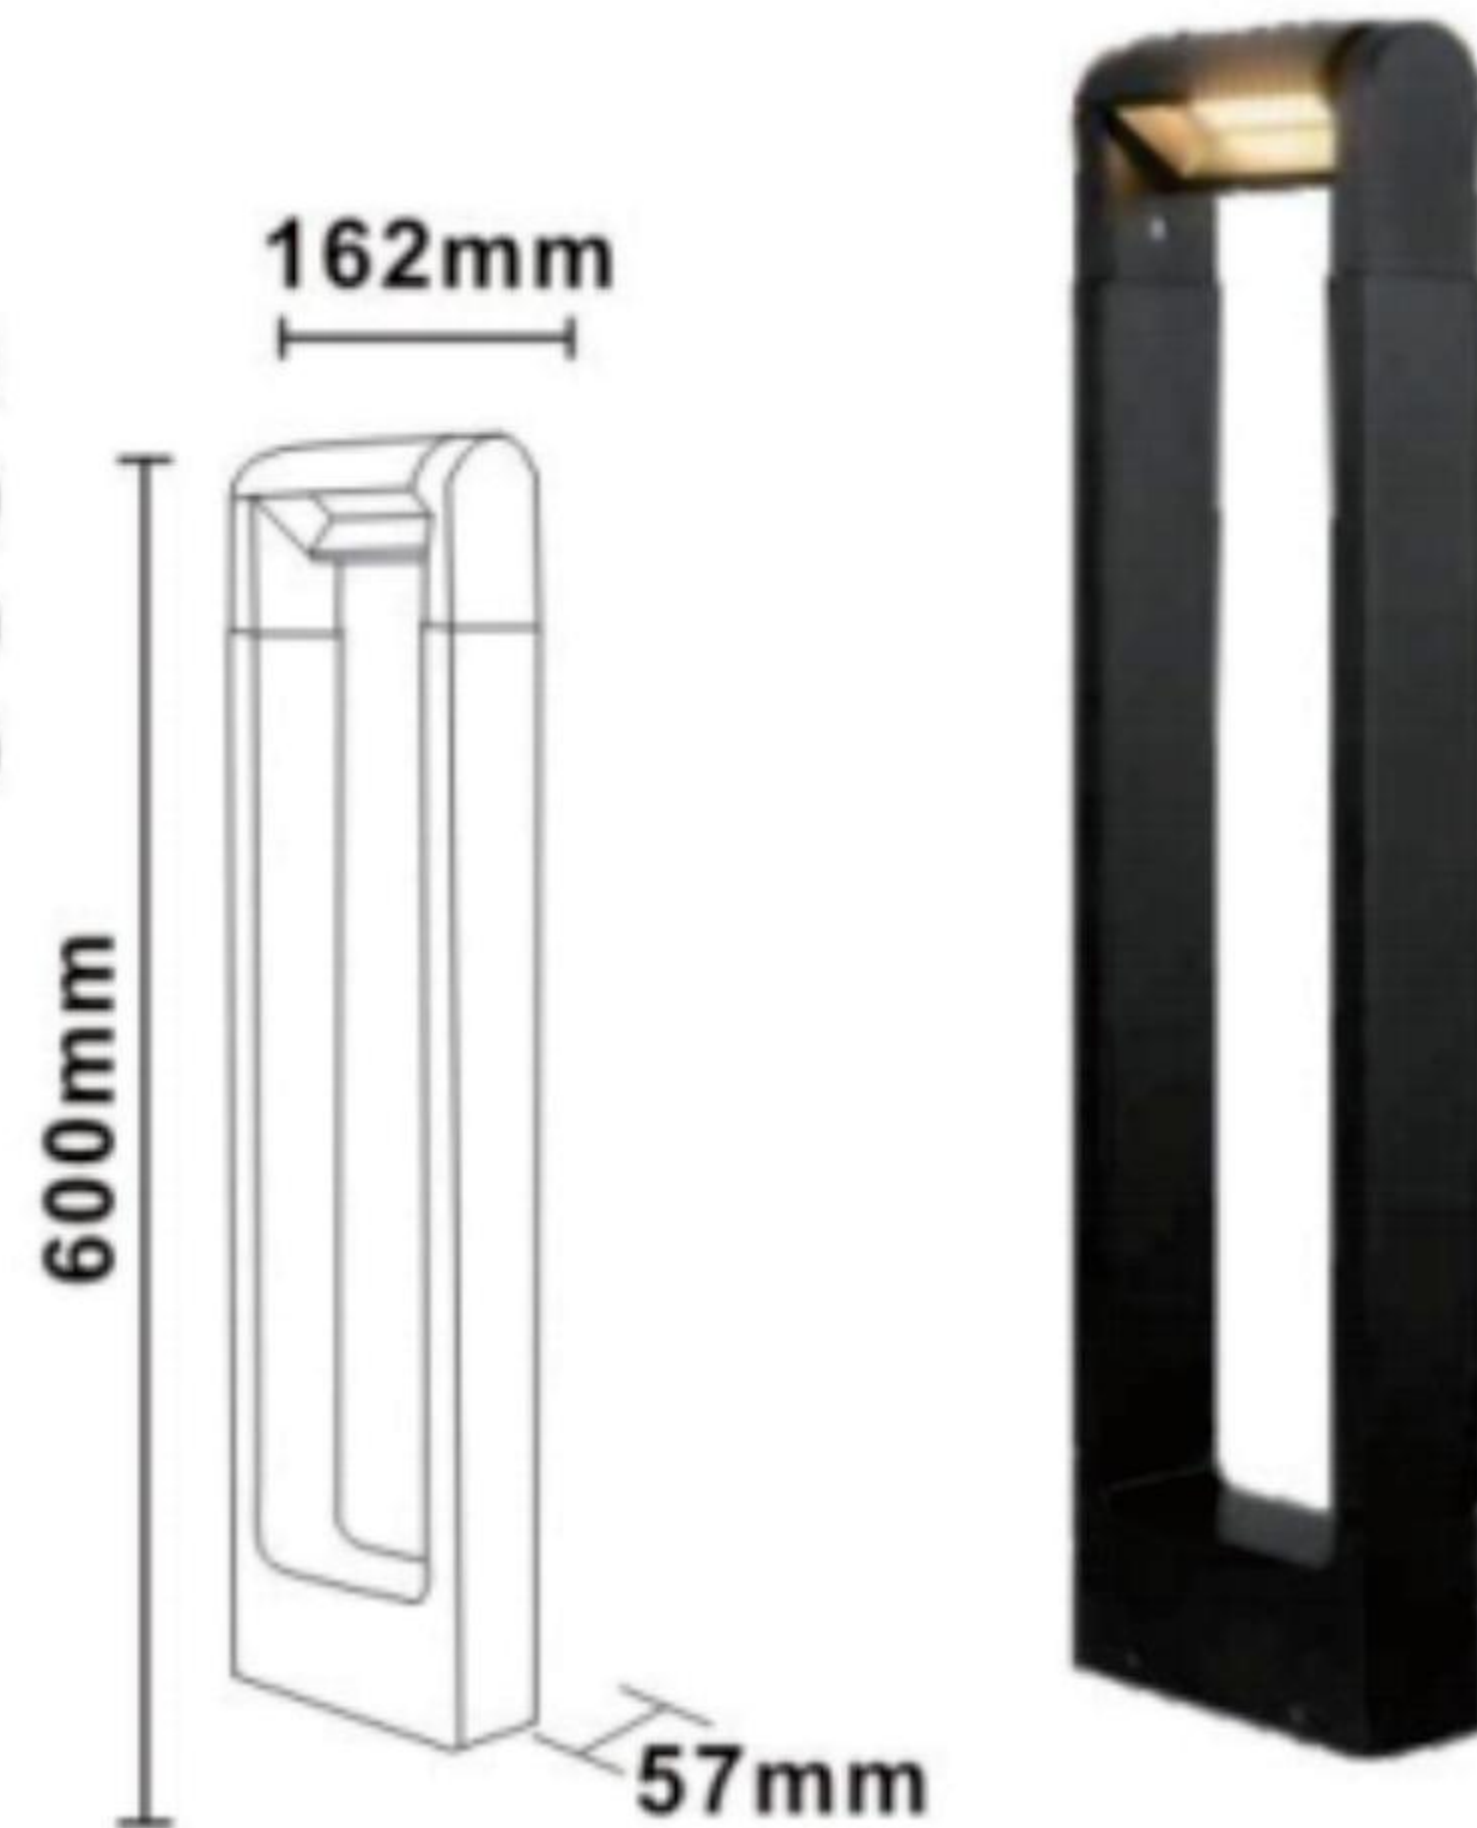

GARDEN LIGHT

COLOR SELECTION

MS-888

Material: Die-casting Aluminum
Color Temperature: 3000K/4000K/6500K
Warranty: 2 Years
IP rating: IP65
Wattage: 18W
Light source: SMD
Size: 162x57xH200

/H400
/H600
/H800