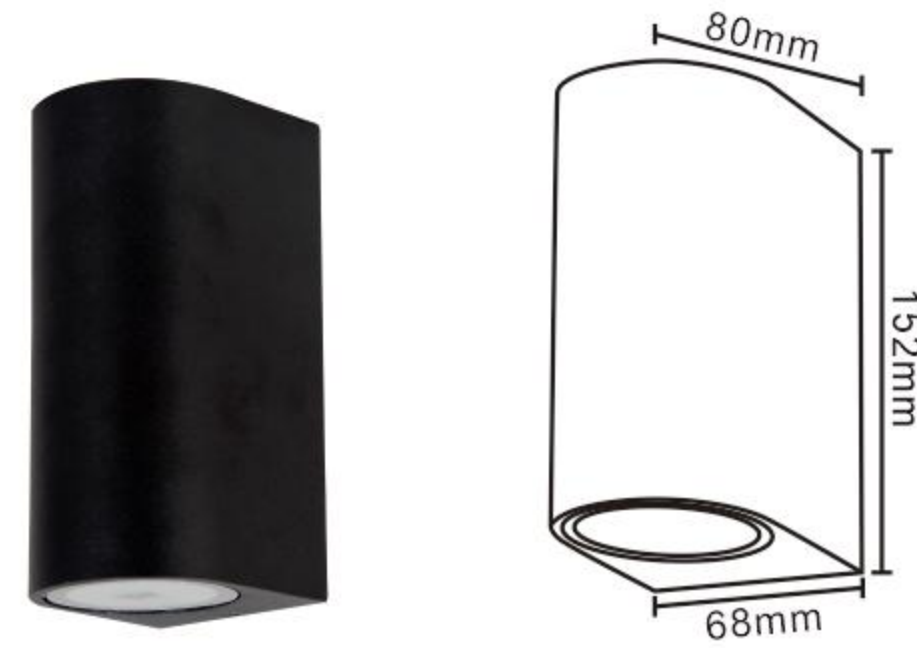

LED OUTDOOR WALL LIGHT

MS-495-2

Model

MS-495-1
MS-495-2
MS-496-1
MS-496-2

Power

1x3W/GU10
2x3W/GU10
1x3W/GU10
2x3W/GU10

Size

68x80x80mm
68x80x150mm
68x80x80mm
68x80x150mm

Color

Black
Black
Black
Black

Voltage

AC100-265V
AC100-265V
AC100-265V
AC100-265V

Material

Aluminum
Aluminum
Aluminum
Aluminum

IP Rating

IP65
IP65
IP65
IP65

CRI

80+
80+
80+
80+