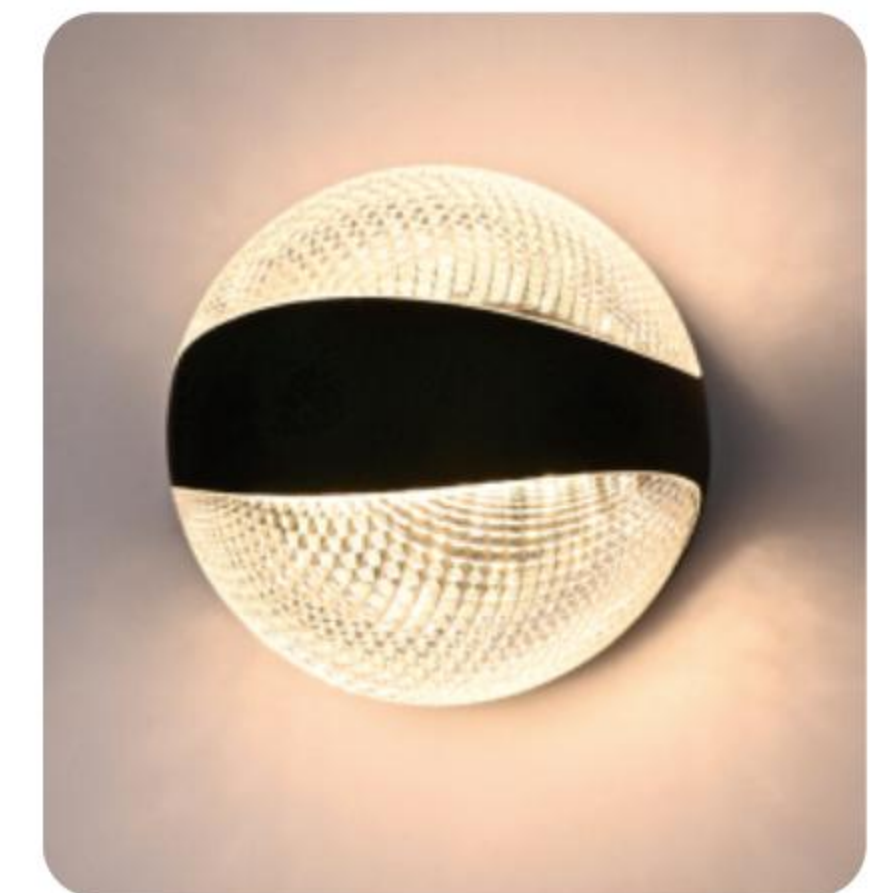

MS-W03106

POWER:2x9W
SIZE:Φ150x123mm
NIPUT:AC100-265V
IP RATING:IP65