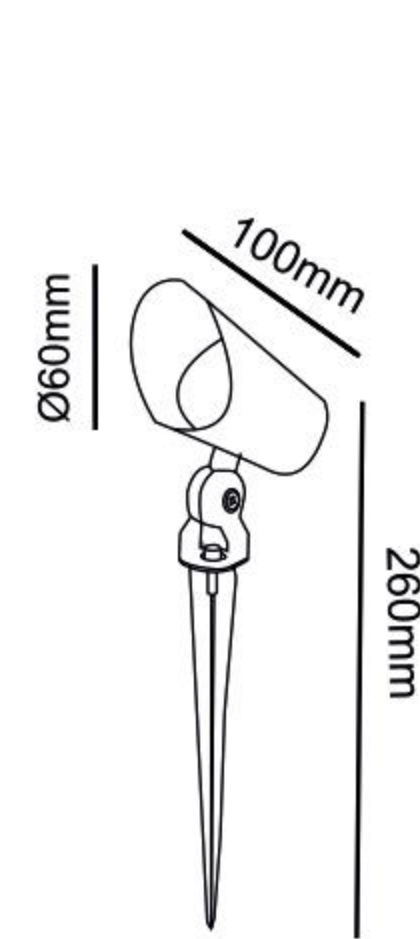

OUTDOOR LIGHTING

LED Garden Spike Light

MS-B142S-1