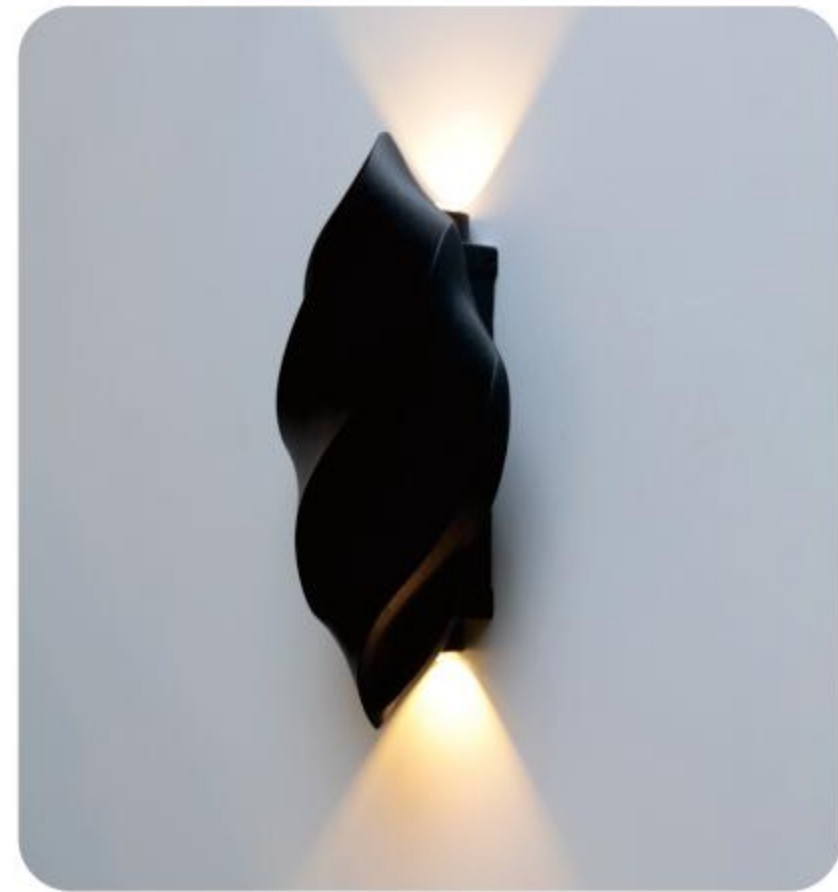

LED OUTDOOR WALL LIGHT

COLOR SELECTION

MS-W4703

POWER:4W
SIZE:240x135x62mm
NIPUT:AC100-265V
IP RATING:IP65

MS-B168W

POWER:10W
SIZE:200x73x78mm
NIPUT:AC100-265V
IP RATING:IP65

MS-W0625

POWER:2W
SIZE:40x100x165mm
NIPUT:AC100-265V
IP RATING:IP65