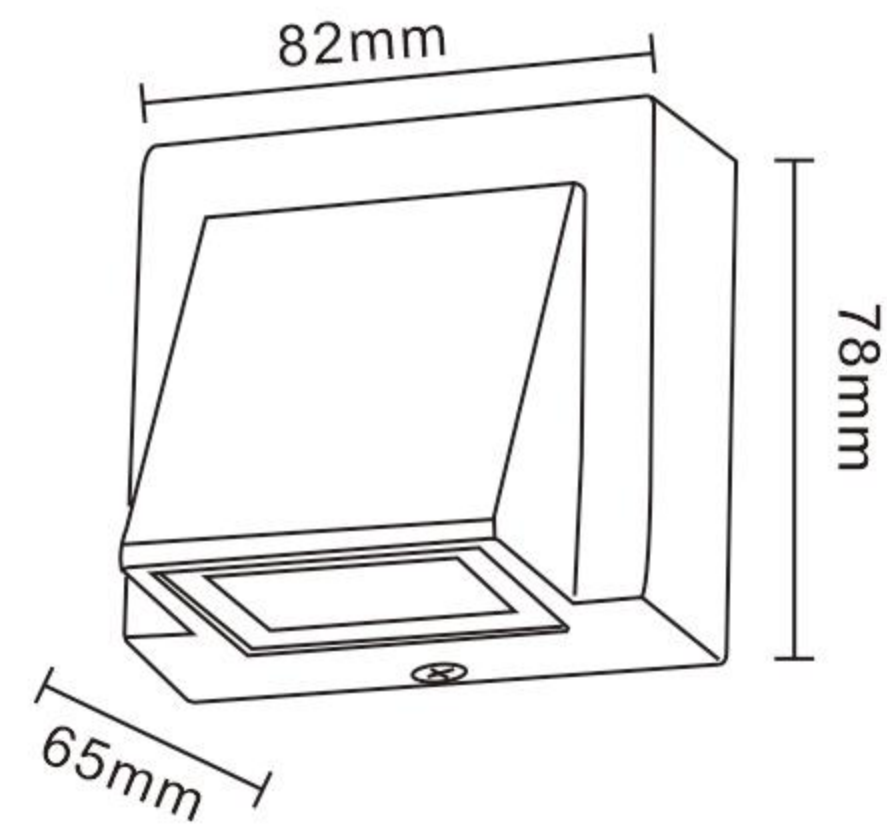

MS-B025W-2

USE ANGLE EFFECT DISPLAY

LED WALL LIGHT

MS-F689-1

MS-F689-2

Model	Power	Size	Material
MS-F689-1	3W	82x78x65mm	Aluminum
MS-F689-2	2x3W	142x80x65mm	Aluminum

Color	Voltage	IP Rating	CRI
Black	AC100-265V	IP65	80+
Black	AC100-265V	IP65	80+