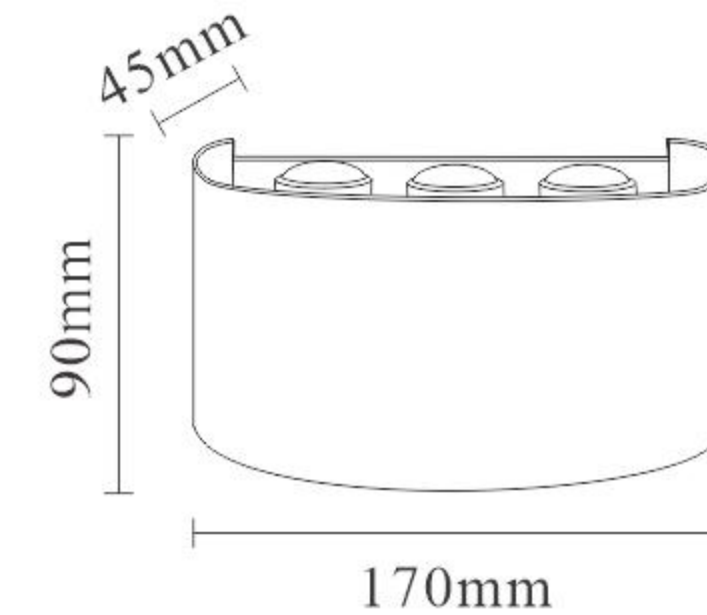

Power

10W

6W

Size

70x65x160mm

65x45x170mm

Color

Black

LED OUTDOOR WALL LIGHT

MS-B148W-1

Power
6W

Size
120x90x45mm

Color
Black

Voltage
AC100-265V

Material
Plastic

IP Rating
IP65

Power
12W

Size
220x90x45mm

Color
Black

Voltage
AC100-265V

Material
Plastic

IP Rating
IP65

COLOR SELECTION

Bene ↑