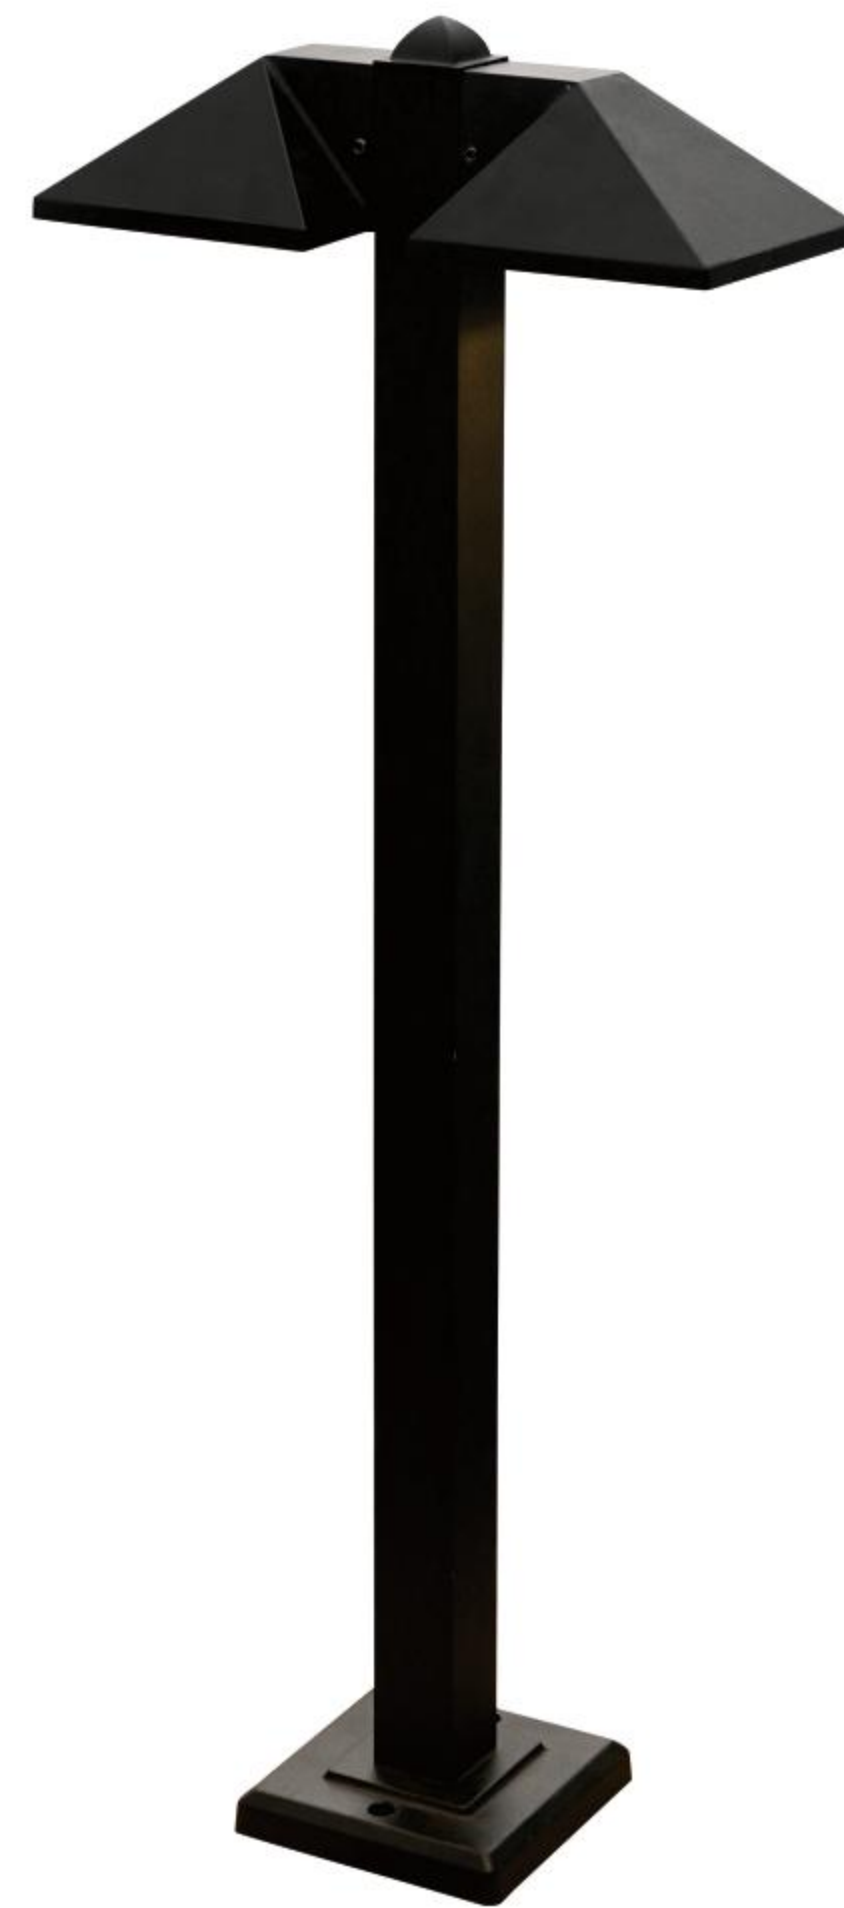

GARDEN LIGHT

COLOR SELECTION

MS-B046F-4-H600

Material: Die-casting Aluminum
Color Temperature: 3000K/4000K/6500K
Warranty: 2 Years
IP rating: IP65
Wattage: 2x5W
Light source: COB
Size: 230x100x600mm