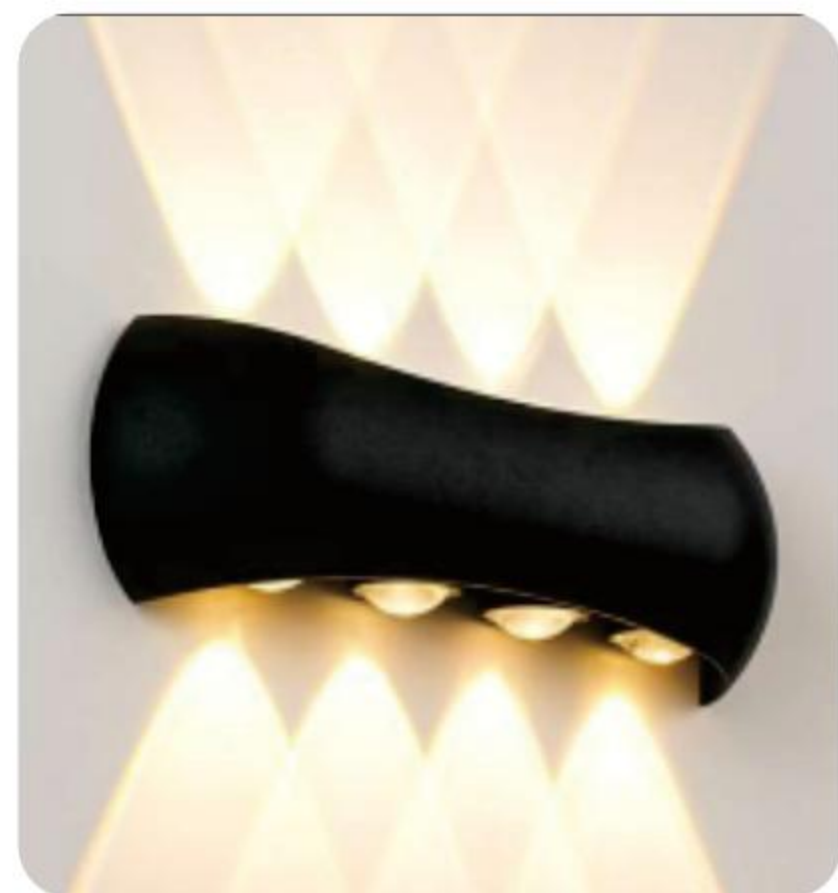

MS-W0319

POWER:8W
SIZE:225x80x45mm
NIPUT:AC100-265V
IP RATING:IP65