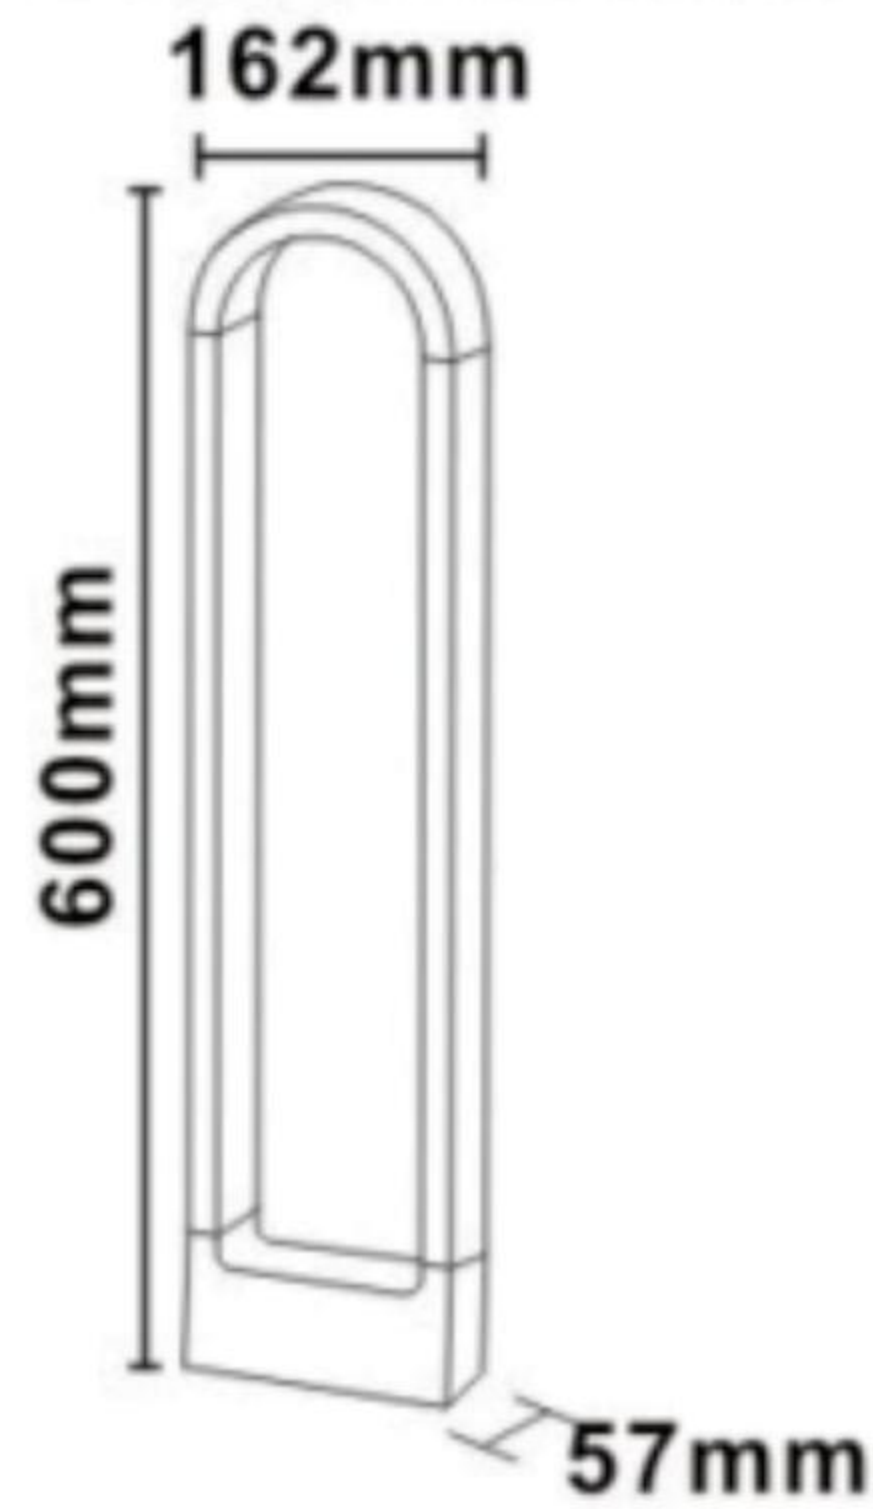

GARDEN LIGHT

COLOR SELECTION

MS-881Y

Material: Die-casting Aluminum

Color Temperature: 3000K/4000K/6500K

Warranty: 2 Years

IP rating: IP65

Wattage: 10W

Light source: COB

Size: 162x57x/H400/H600/H800