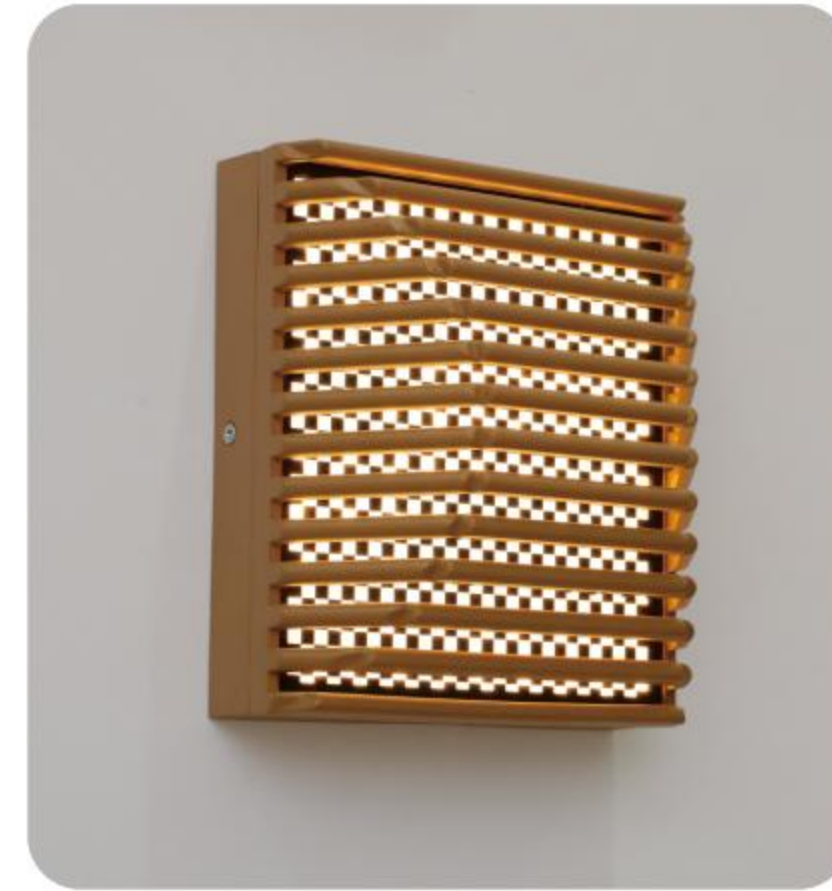

POWER:12W
SIZE:250x90x100mm
NIPUT:AC100-265V
IP RATING:IP65

MS-B170W

POWER:12W+1W
SIZE:250x90x100mm
NIPUT:AC100-265V
IP RATING:IP65

LED OUTDOOR WALL LIGHT

COLOR SELECTION

MS-W4701

POWER:12W
SIZE:150x95x290mm
NIPUT:AC100-265V
IP RATING:IP65