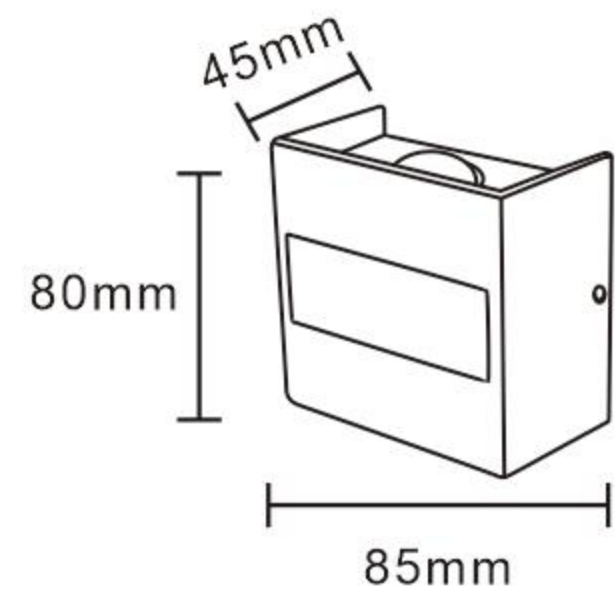

LED OUTDOOR WALL LIGHT

COLOR SELECTION

MS-B145W-1