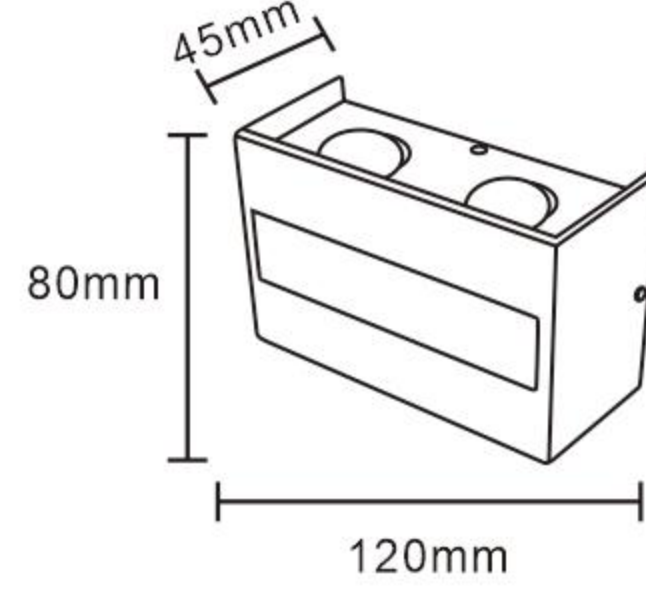

MS-B145W-2