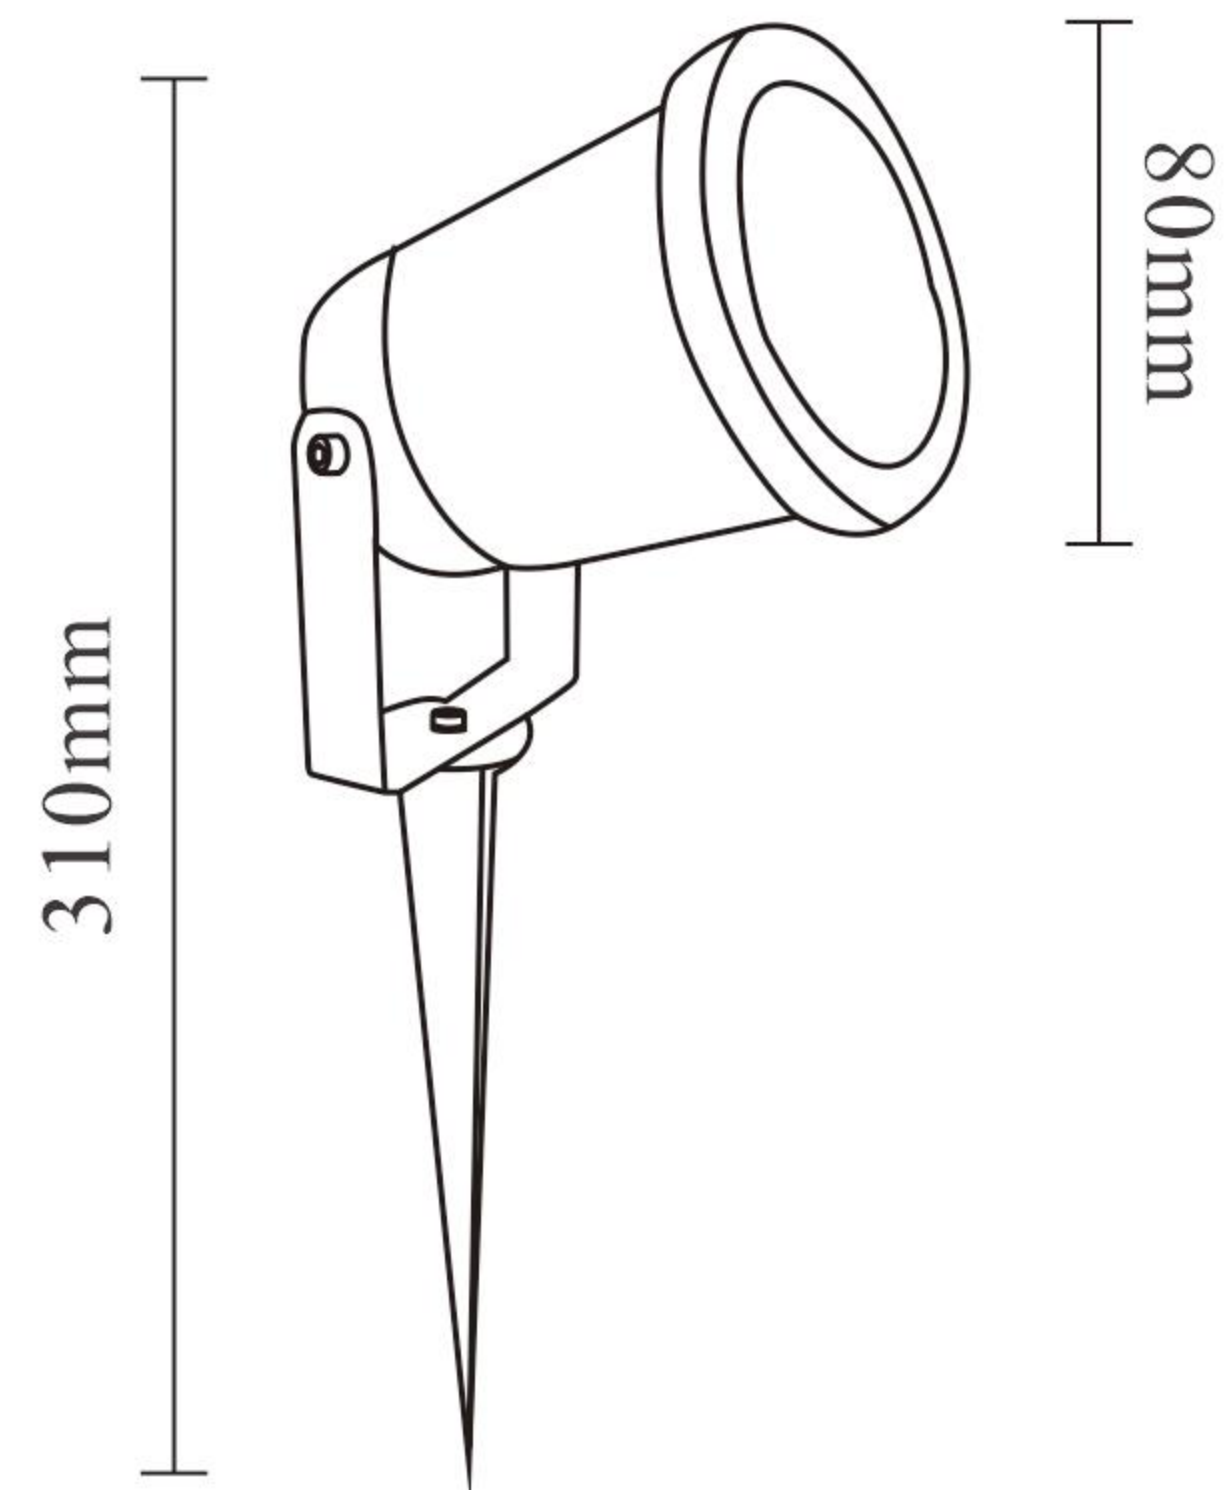

LED SPIKE LIGHT

COLOR SELECTION **BK** **WH** **GY** **BN**

MS-C3901

Model	Power	Size	Material
MS-C3901	GU10	Φ80x310mm	Aluminum
Color	Voltage	IP Rating	CRI
Black	AC100-265V	IP65	80+