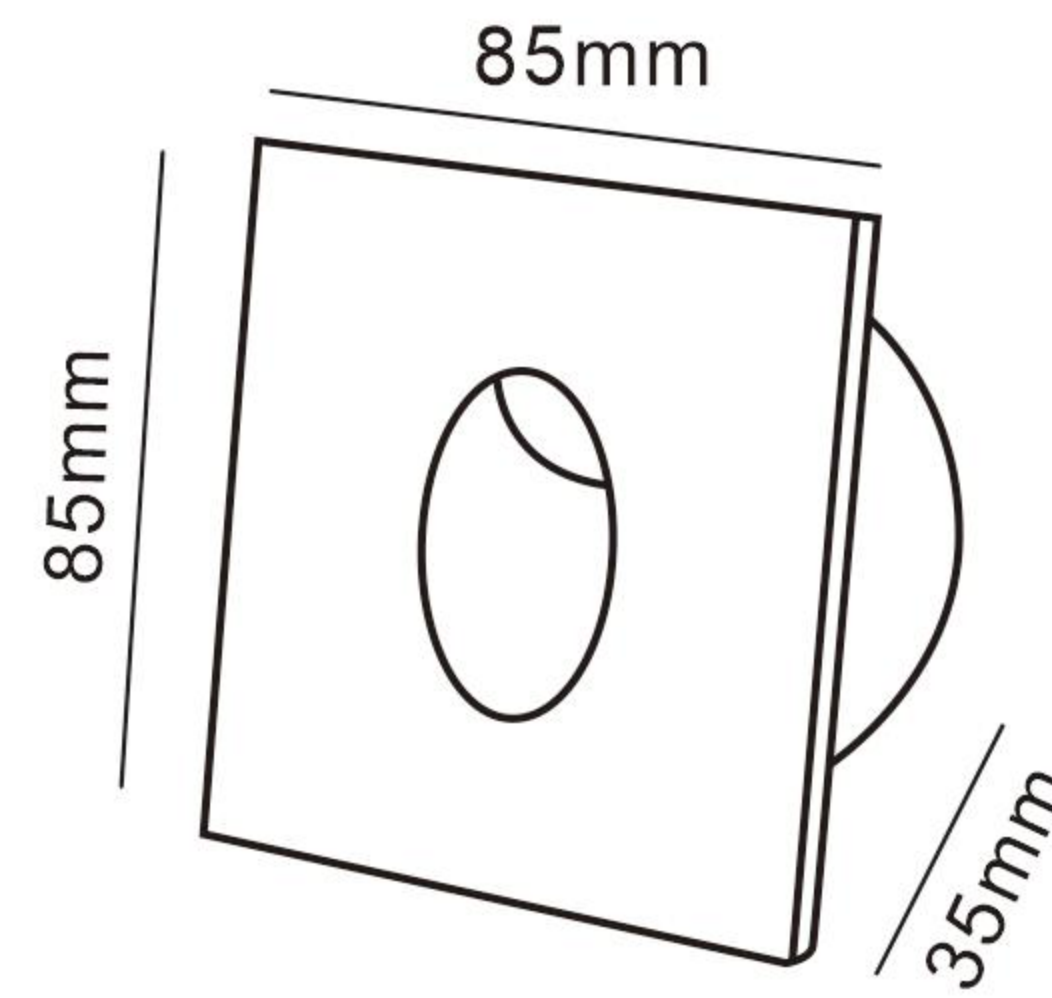

Model	Power	Size	Color
MS-B151C-1	3W	85x85x35mm	White
MS-B151C-2	3W	85x85x35mm	White

Voltage	Material	IP Rating	CRI
AC100-265V	Aluminum	IP54	80+
AC100-265V	Aluminum	IP54	80+