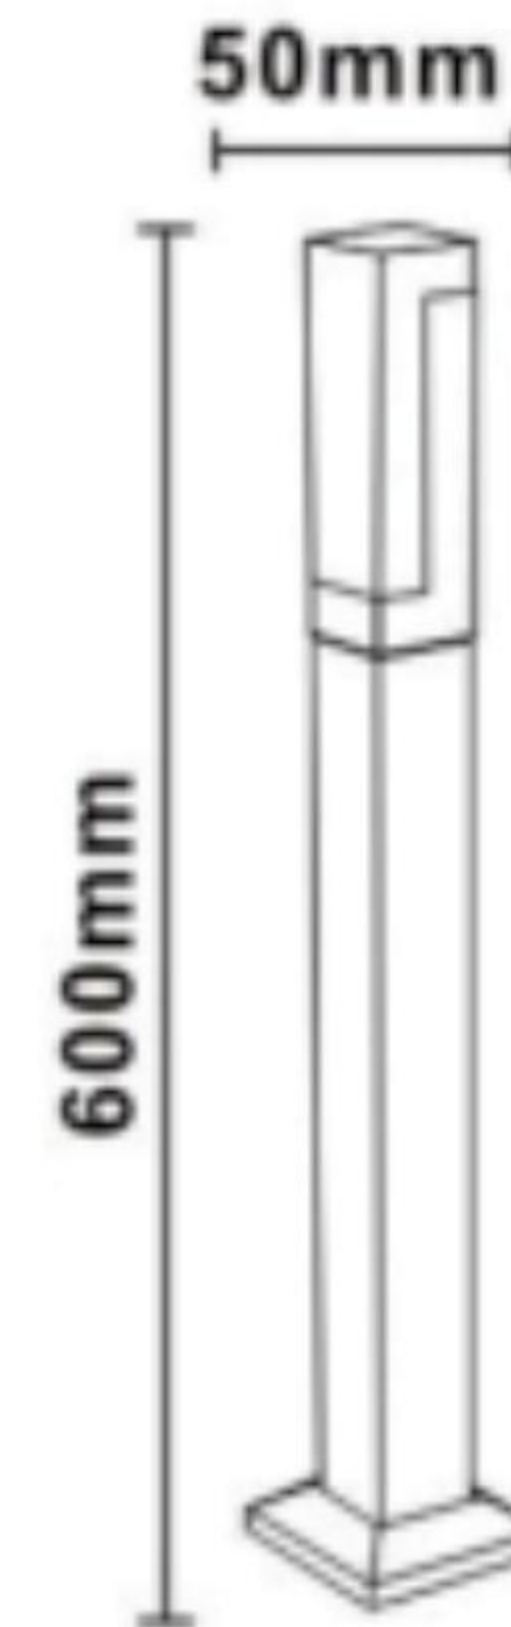

IP rating: IP65

Wattage: 5W

Light source: SMD

Size: 50x50xH300

/H400

/H600

/H800

GARDEN LIGHT