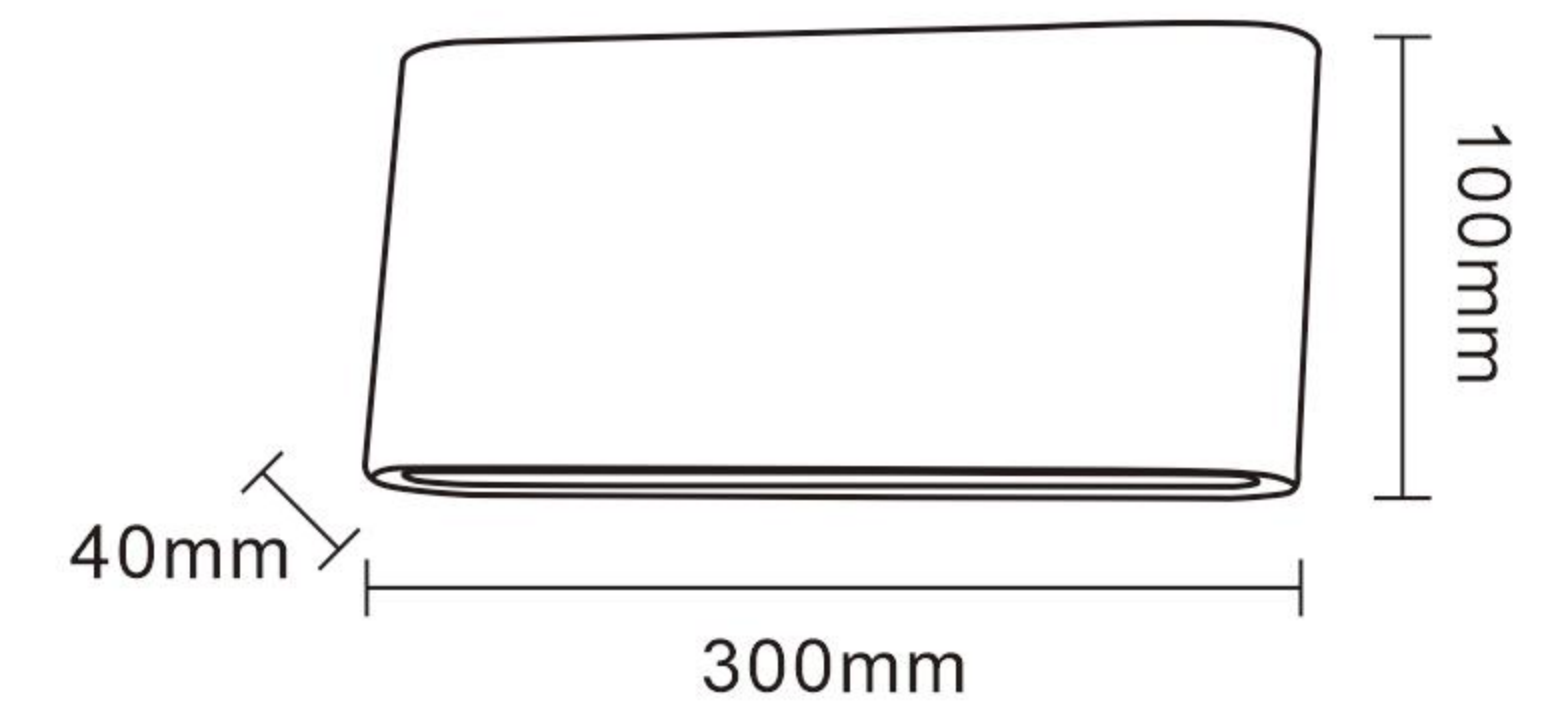

Model	Power	Size	Color
MS-813S	2x3W	115x90x30mm	White
MS-813M	2x6W	175x90x30mm	White
MS-813L	2x10W	300x100x40mm	White

CCT	Voltage	Material	IP Rating
3000K/4000K/6500K	AC100-265V	Aluminum	IP65
3000K/4000K/6500K	AC100-265V	Aluminum	IP65
3000K/4000K/6500K	AC100-265V	Aluminum	IP65

MS-B010W-1