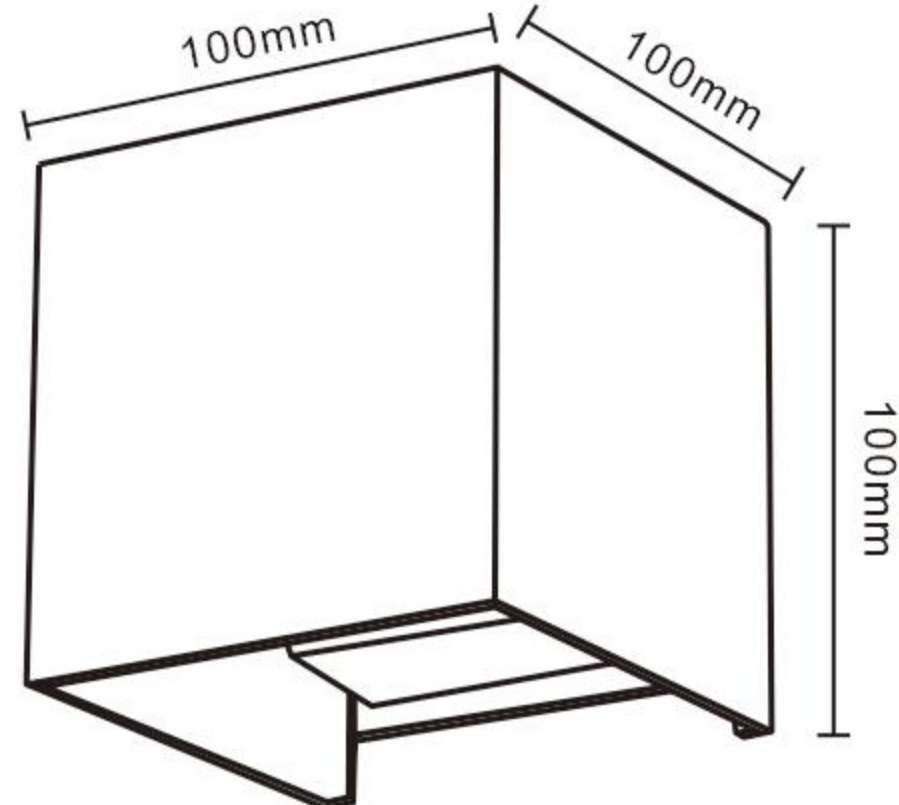

LED WALL LIGHT

Multiple category options BK WH GY BN

Model

MS-B025W-1
MS-B025W-2

Power

10W
10W

Size

100x100x100mm
140x115x100mm

Color

Black
Black

Voltage

AC100-265V
AC100-265V

Material

Aluminum
Aluminum

IP Rating

IP65
IP65

CRI

80+
80+

MS-B025W-1