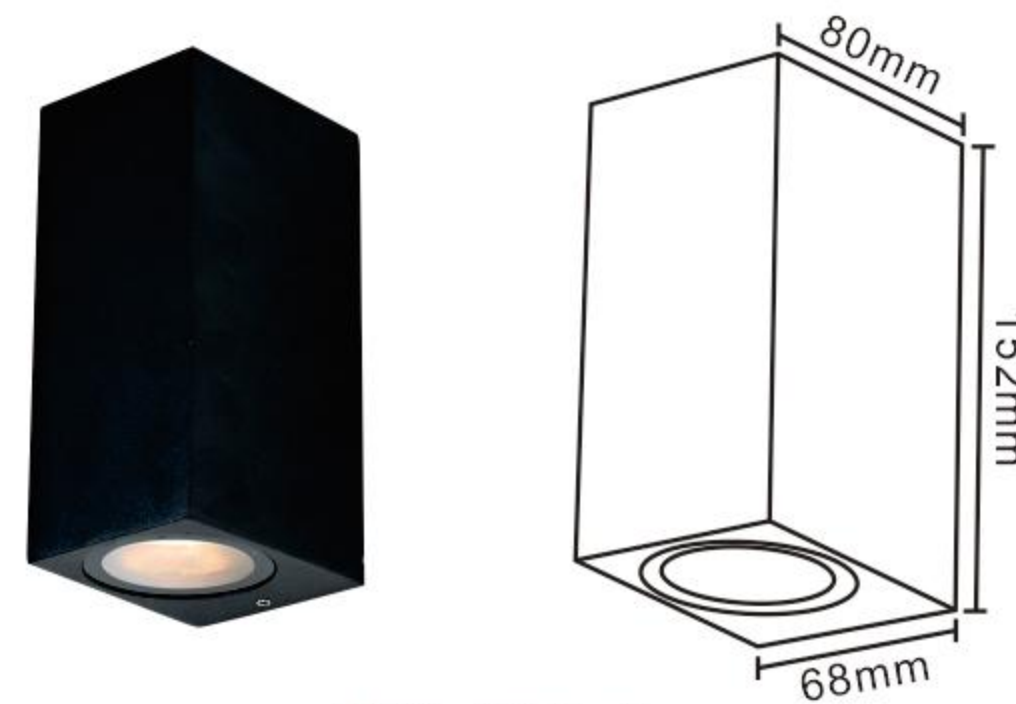

LED OUTDOOR WALL LIGHT

MS-495-1

MS-495-2

MS-496-1

MS-496-2

Model

MS-495-1
MS-495-2
MS-496-1
MS-496-2

Power