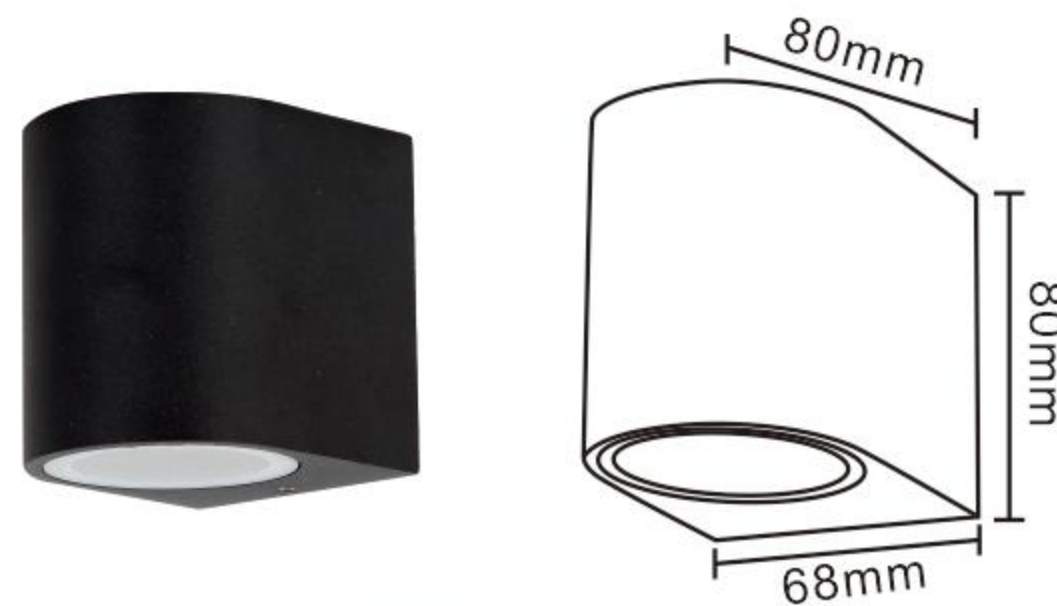

LED OUTDOOR WALL LIGHT

MS-495-1