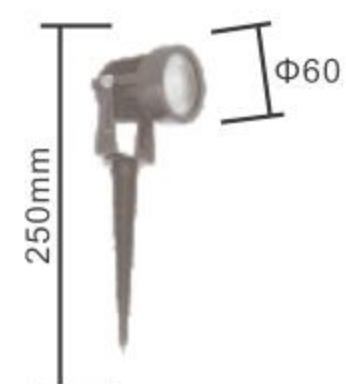

MS-C0209B

POWER: 10W
 CHIP: COB
 IP RATING: IP65
 SIZE: $\Phi 60 \times H 250$
 MATERIAL: Die-cast Aluminium
 FREQUENCY: 50~60Hz;
 BEAM ANGLE: 36°/45°/60°
 LED: Epistar/bridgelux/Sanan
 COLOR TEMPERATURE:
 6500K/4000K/3000K/Red/Green/Blue/RGB
 BODY COLOR: Black/White/Grey
 CRI $\geq 70/80$
 INPUT: AC85-265V