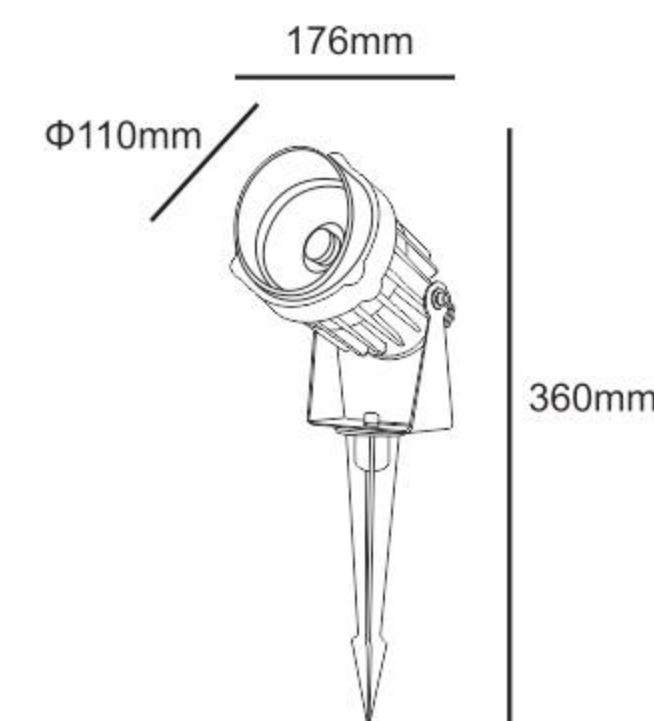

LED SPIKE LIGHT

COLOR SELECTION BK WH GY BN

MS-B155S-1

Power	Size	Material
7W	φ70x158x310mm	Aluminum
Color	Voltage	IP Rating
Black	AC100-265V	IP65

MS-B155S-2

Power	Size	Material
12W	φ80x162x300mm	Aluminum
Color	Voltage	IP Rating
Black	AC100-265V	IP65