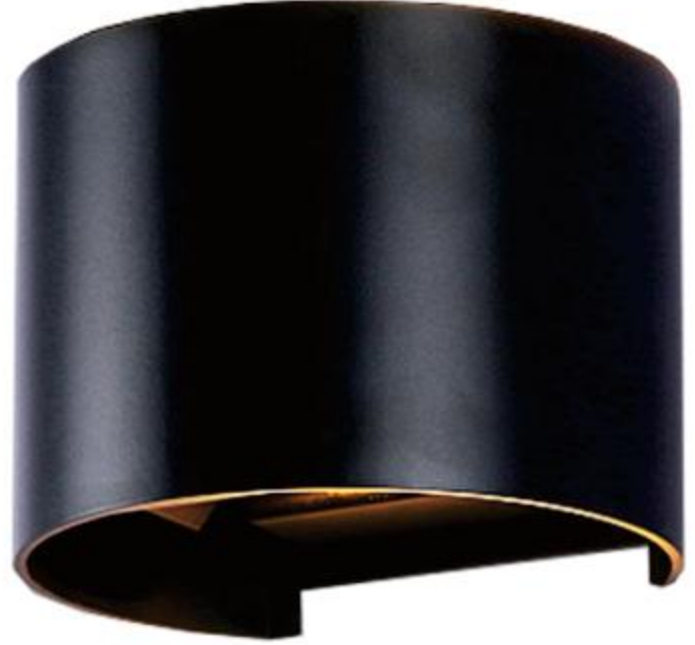

MS-B025W-2