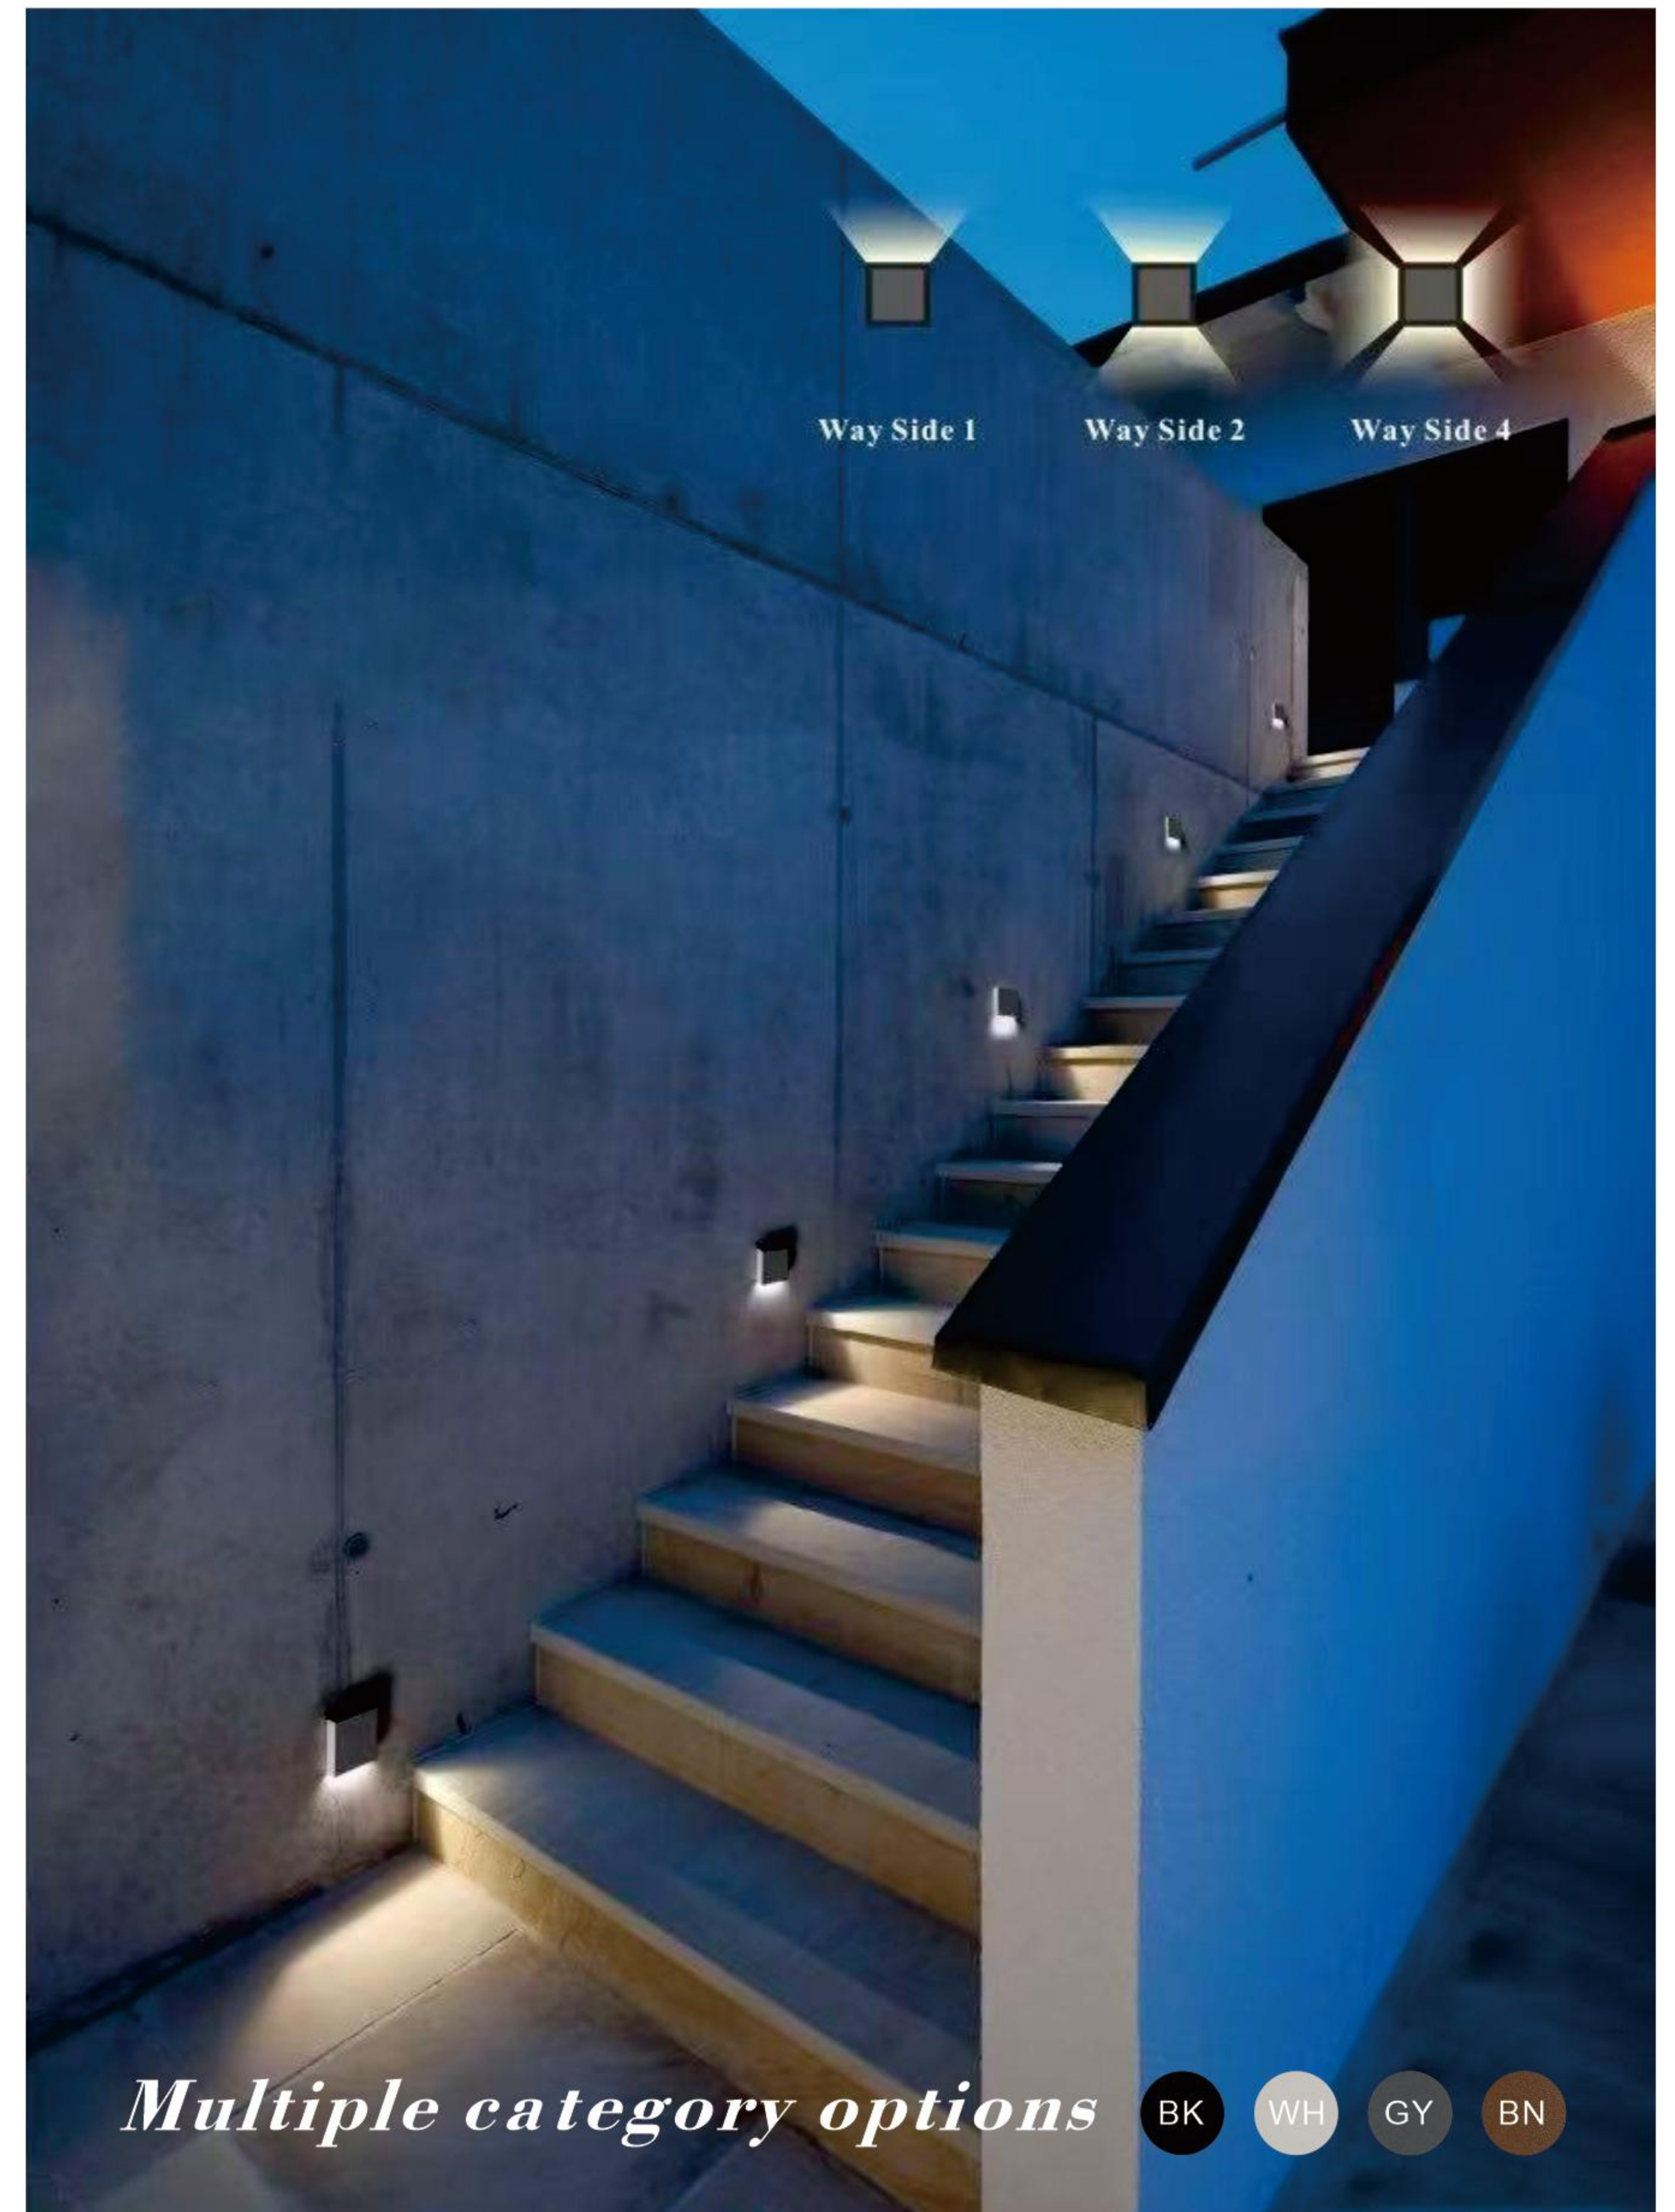

CRI

80+
80+
80+

Multiple category options