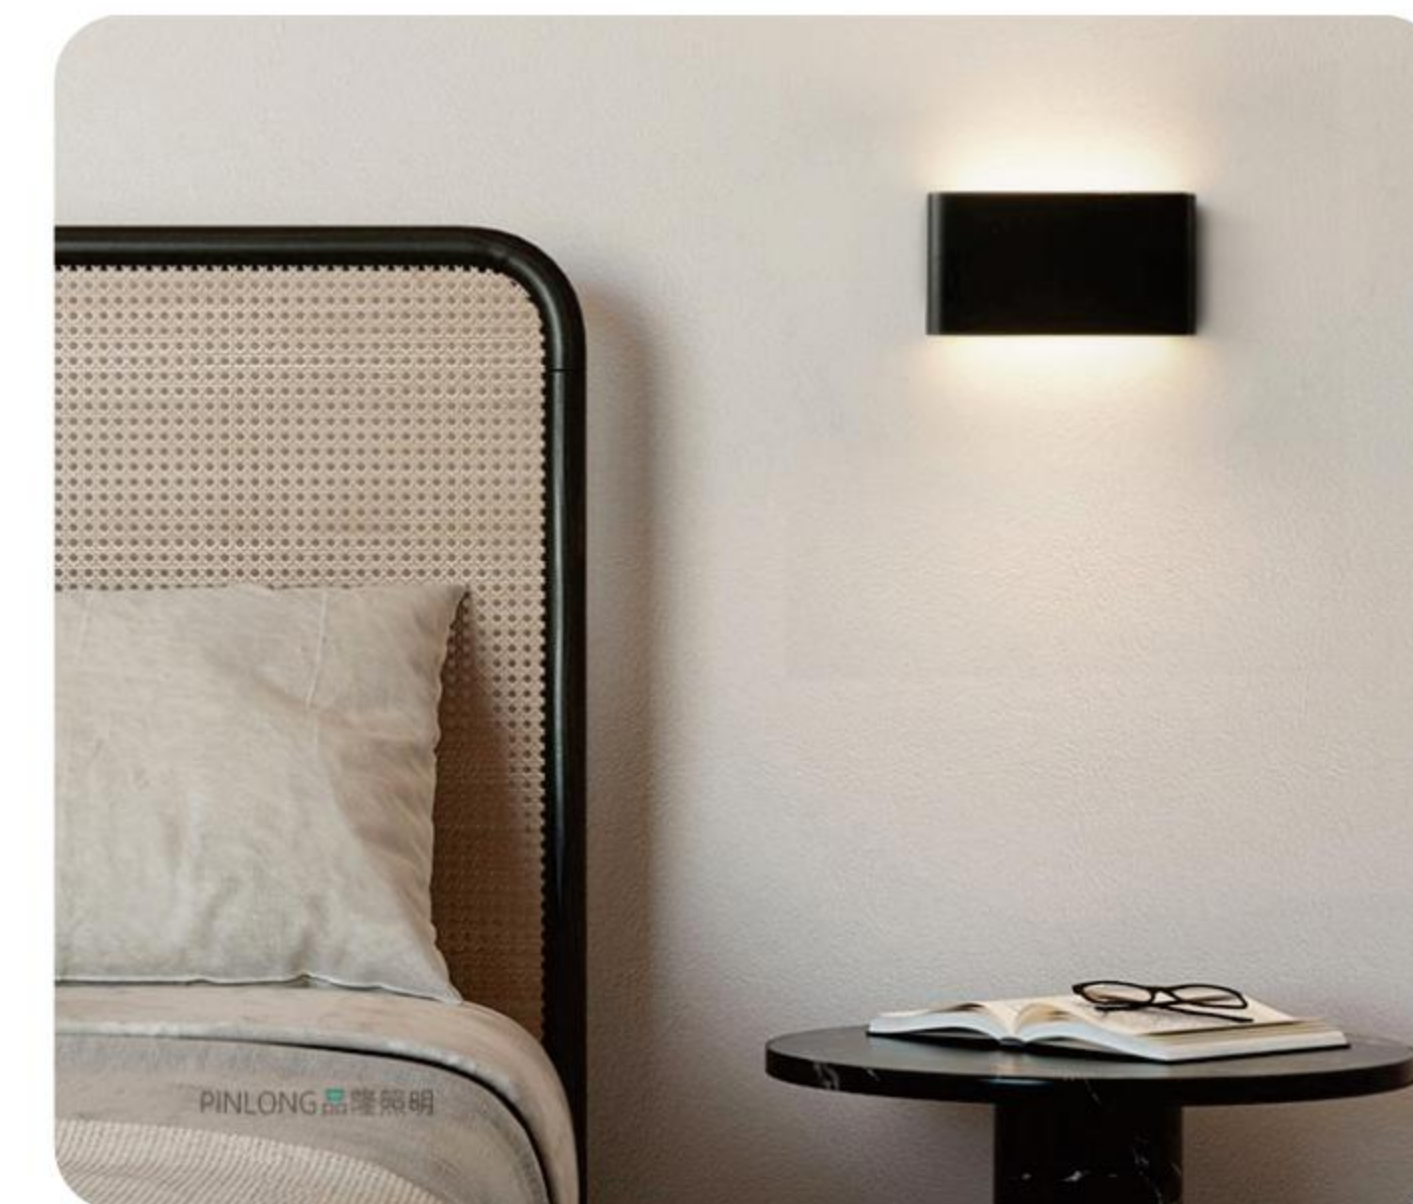

LED WALL LIGHT *Bene* ↑

Multiple category options