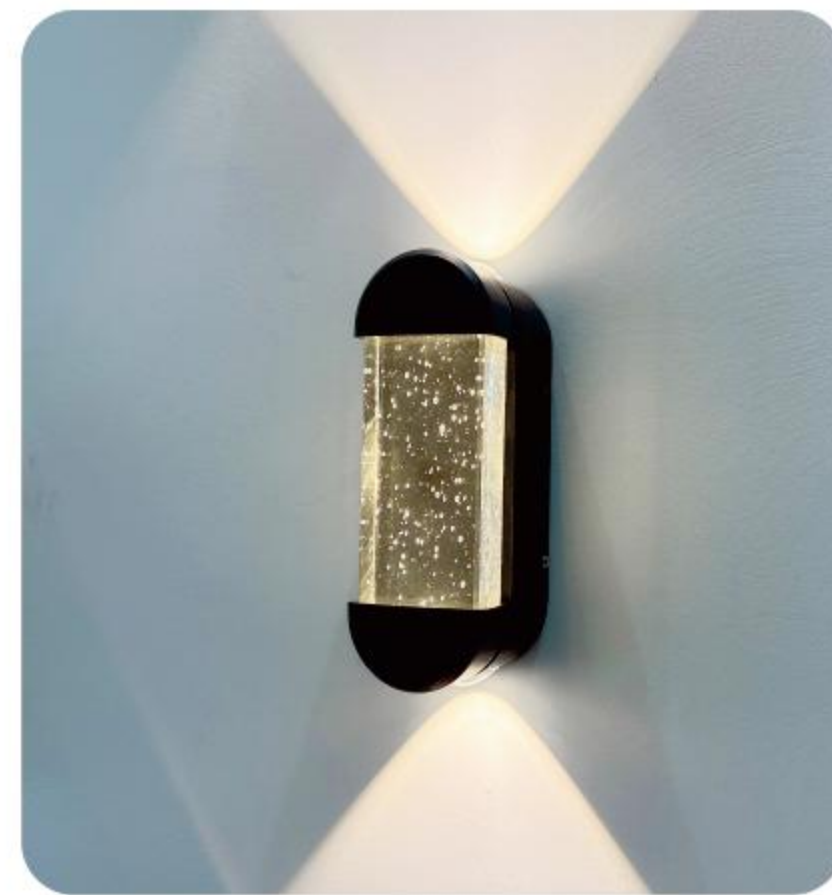

LED OUTDOOR WALL LIGHT

COLOR SELECTION

MS-B250W-S

POWER:8W
SIZE:165x57x62mm
NIPUT:AC100-265V
IP RATING:IP65