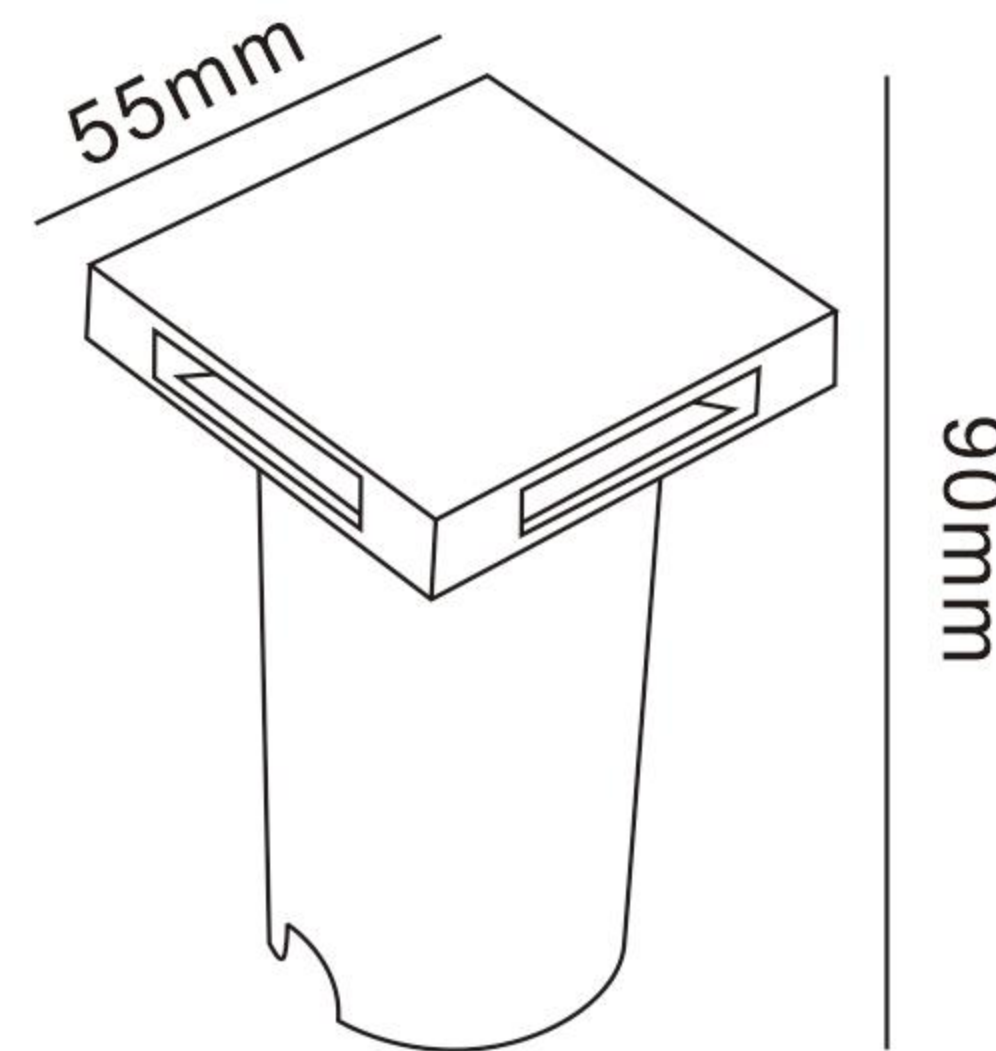

LED Corner Step Light

- Super-compact body with flat frame
- Application close to the ground
- 80°horizontal light with glare
- For indoor/outdoor decoration

Model

MS-B151C-1
MS-B151C-2
MS-B151C-3

Power

1W
2W
4W

Size

55x55x90mm
55x55x90mm
55x55x90mm

Color

Black&White
Black&White
Black&White

Voltage

AC100-265V
AC100-265V
AC100-265V

Material

PC with UV-resistance material
PC with UV-resistance material
PC with UV-resistance material

IP Rating

IP65
IP65
IP65