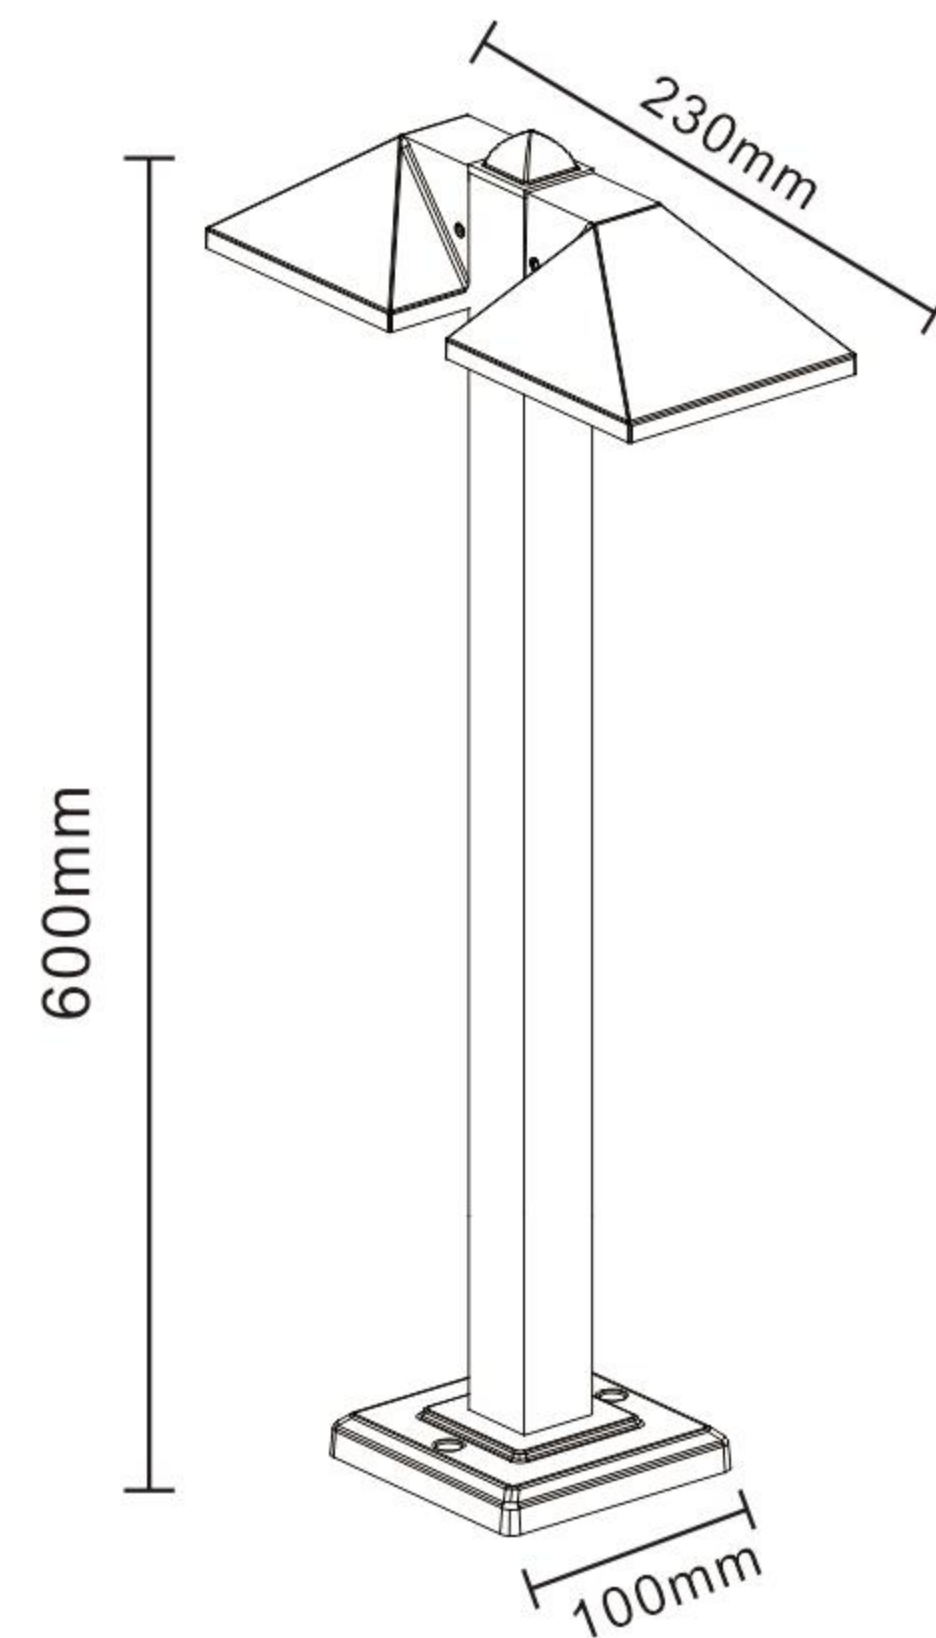

GARDEN LIGHT

COLOR SELECTION

MS-B046F-4-H600

Material: Die-casting Aluminum
Color Temperature: 3000K/4000K/6500K
Warranty: 2 Years
IP rating: IP65
Wattage: 2x5W
Light source: COB
Size: 230x100x600mm