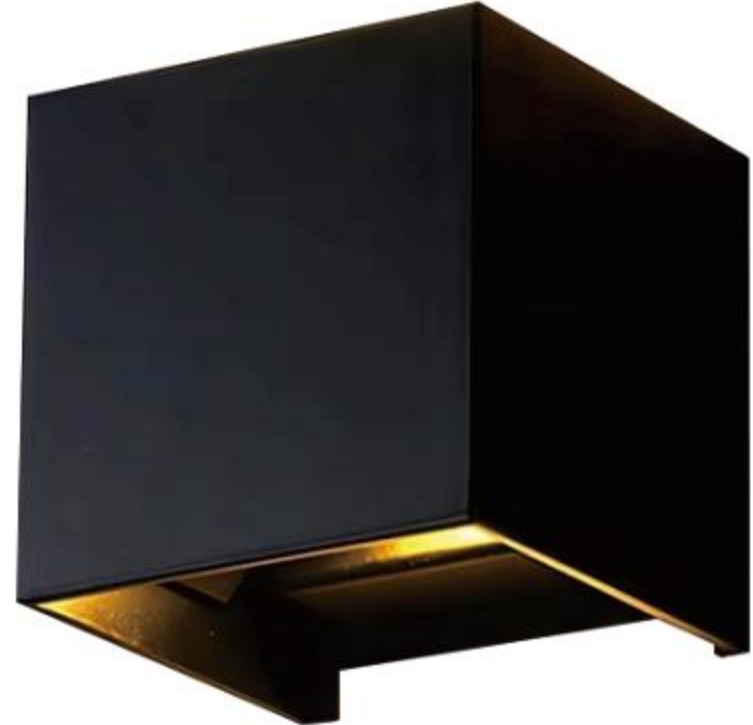

LED WALL LIGHT

Multiple category options BK WH GY BN

Model

MS-B025W-1
MS-B025W-2

Power

10W
10W

Size

100x100x100mm
140x115x100mm

Color

Black
Black

Voltage

AC100-265V
AC100-265V

Material

Aluminum
Aluminum

IP Rating

IP65
IP65

CRI

80+
80+

MS-B025W-1