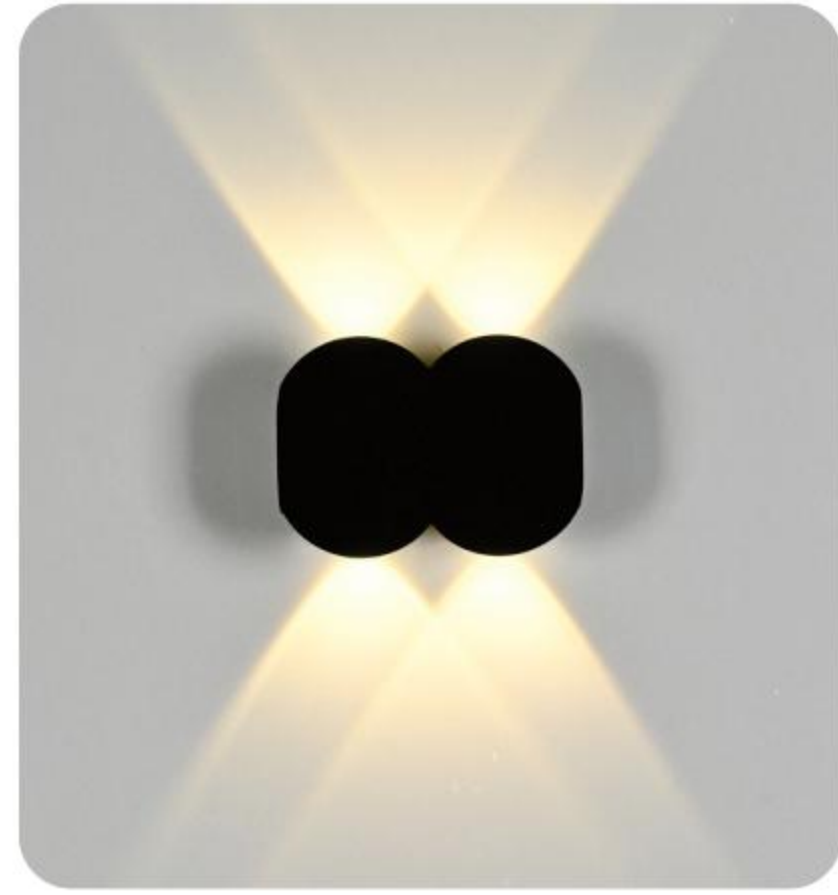

MS-W0424-2

POWER:12W
SIZE:160x130x75mm
NIPUT:AC100-265V
IP RATING:IP65

MS-W0425-2

POWER:12W
SIZE:180x120x85mm
NIPUT:AC100-265V
IP RATING:IP65

LED OUTDOOR WALL LIGHT

COLOR SELECTION

MS-0401-4

POWER:4W
SIZE:100x80x35mm
NIPUT:AC100-265V
IP RATING:IP65