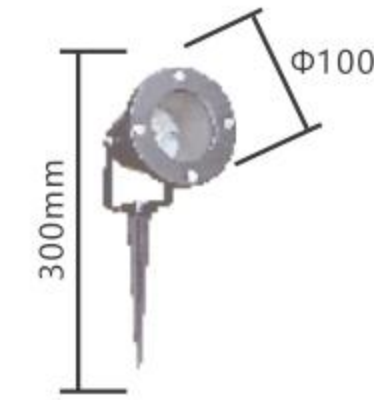

POWER: GU10
IP RATING: IP65
SIZE: $\Phi 100 \times H 300$
MATERIAL: Die-cast Aluminium
FREQUENCY: 50~60Hz;
BEAM ANGLE: 36°/45°/60°
LED: Epistar/bridgelux/Sanan
COLOR TEMPERATURE:
6500K/4000K/3000K/Red/Green/Blue/RGB
BODY COLOR: Black/White/Grey
CRI $\geq 70/80$
INPUT: AC85-265V