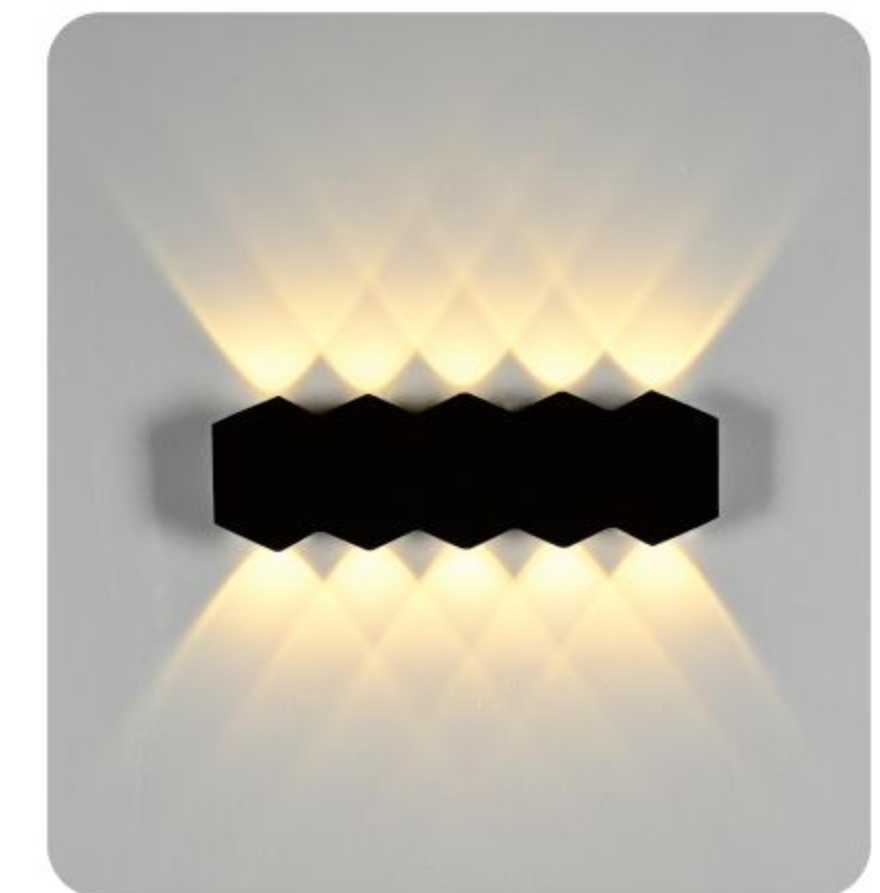

MS-0402-4

POWER:4W
SIZE:100x80x40mm
NIPUT:AC100-265V
IP RATING:IP65

MS-0402-6

POWER:6W
SIZE:155x80x40mm
NIPUT:AC100-265V
IP RATING:IP65

MS-0402-8

POWER:8W
SIZE:210x80x40mm
NIPUT:AC100-265V
IP RATING:IP65

MS-0402-10