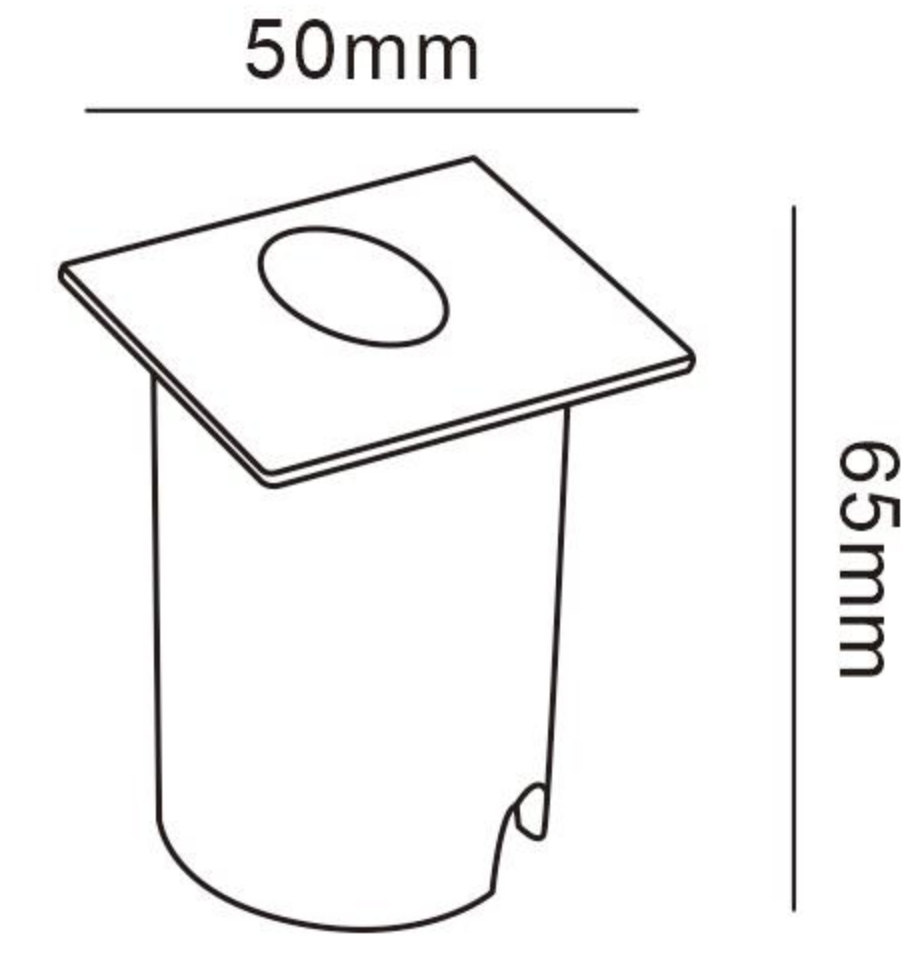

LED Corner Step Light

Multiple category options BK WH GY BN

MS-B152C-1