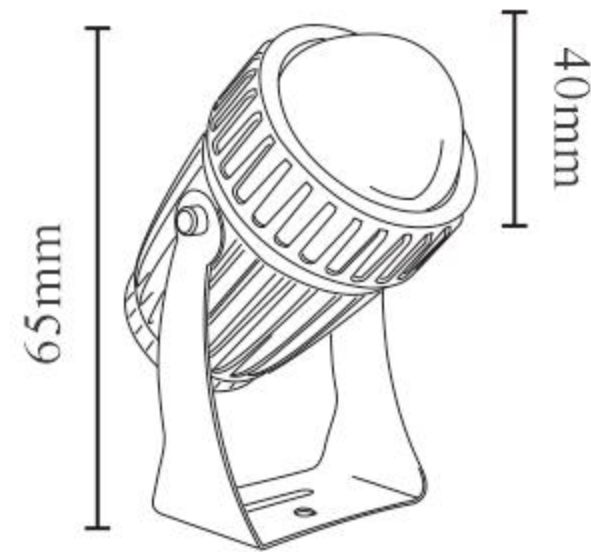

LED SPIKE LIGHT

COLOR SELECTION

MS-0710-S