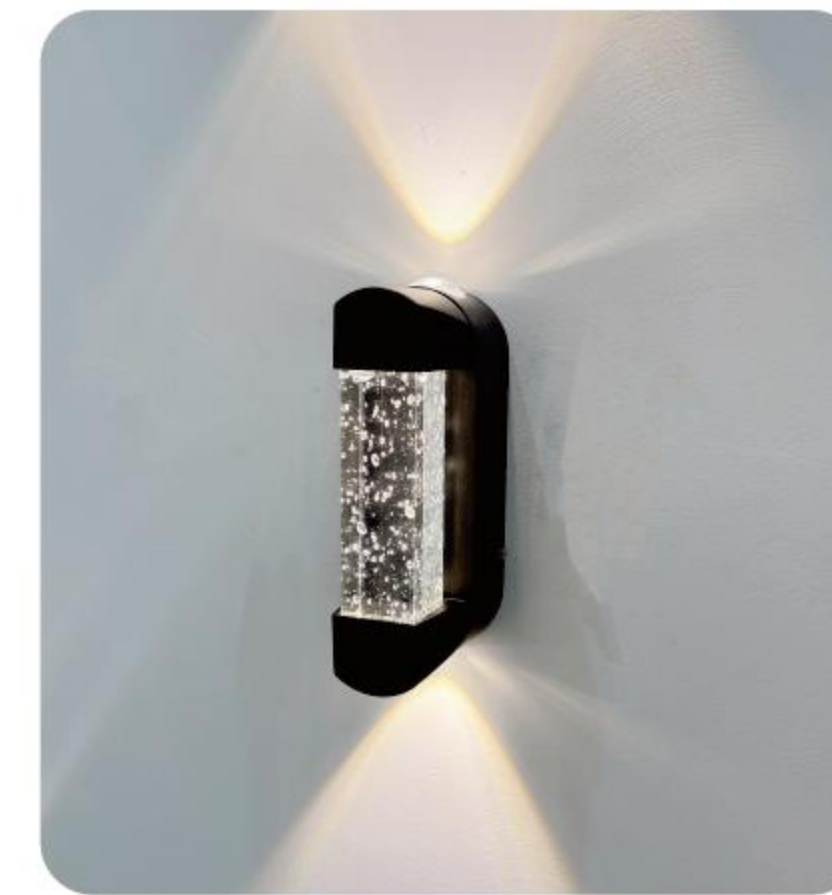

POWER:10W
SIZE:255x80x40mm
NIPUT:AC100-265V
IP RATING:IP65

LED OUTDOOR WALL LIGHT

COLOR SELECTION

MS-B250W-S

POWER:8W
SIZE:165x57x62mm
NIPUT:AC100-265V
IP RATING:IP65

MS-B250W-L

POWER:12W
SIZE:260x57x62mm
NIPUT:AC100-265V
IP RATING:IP65