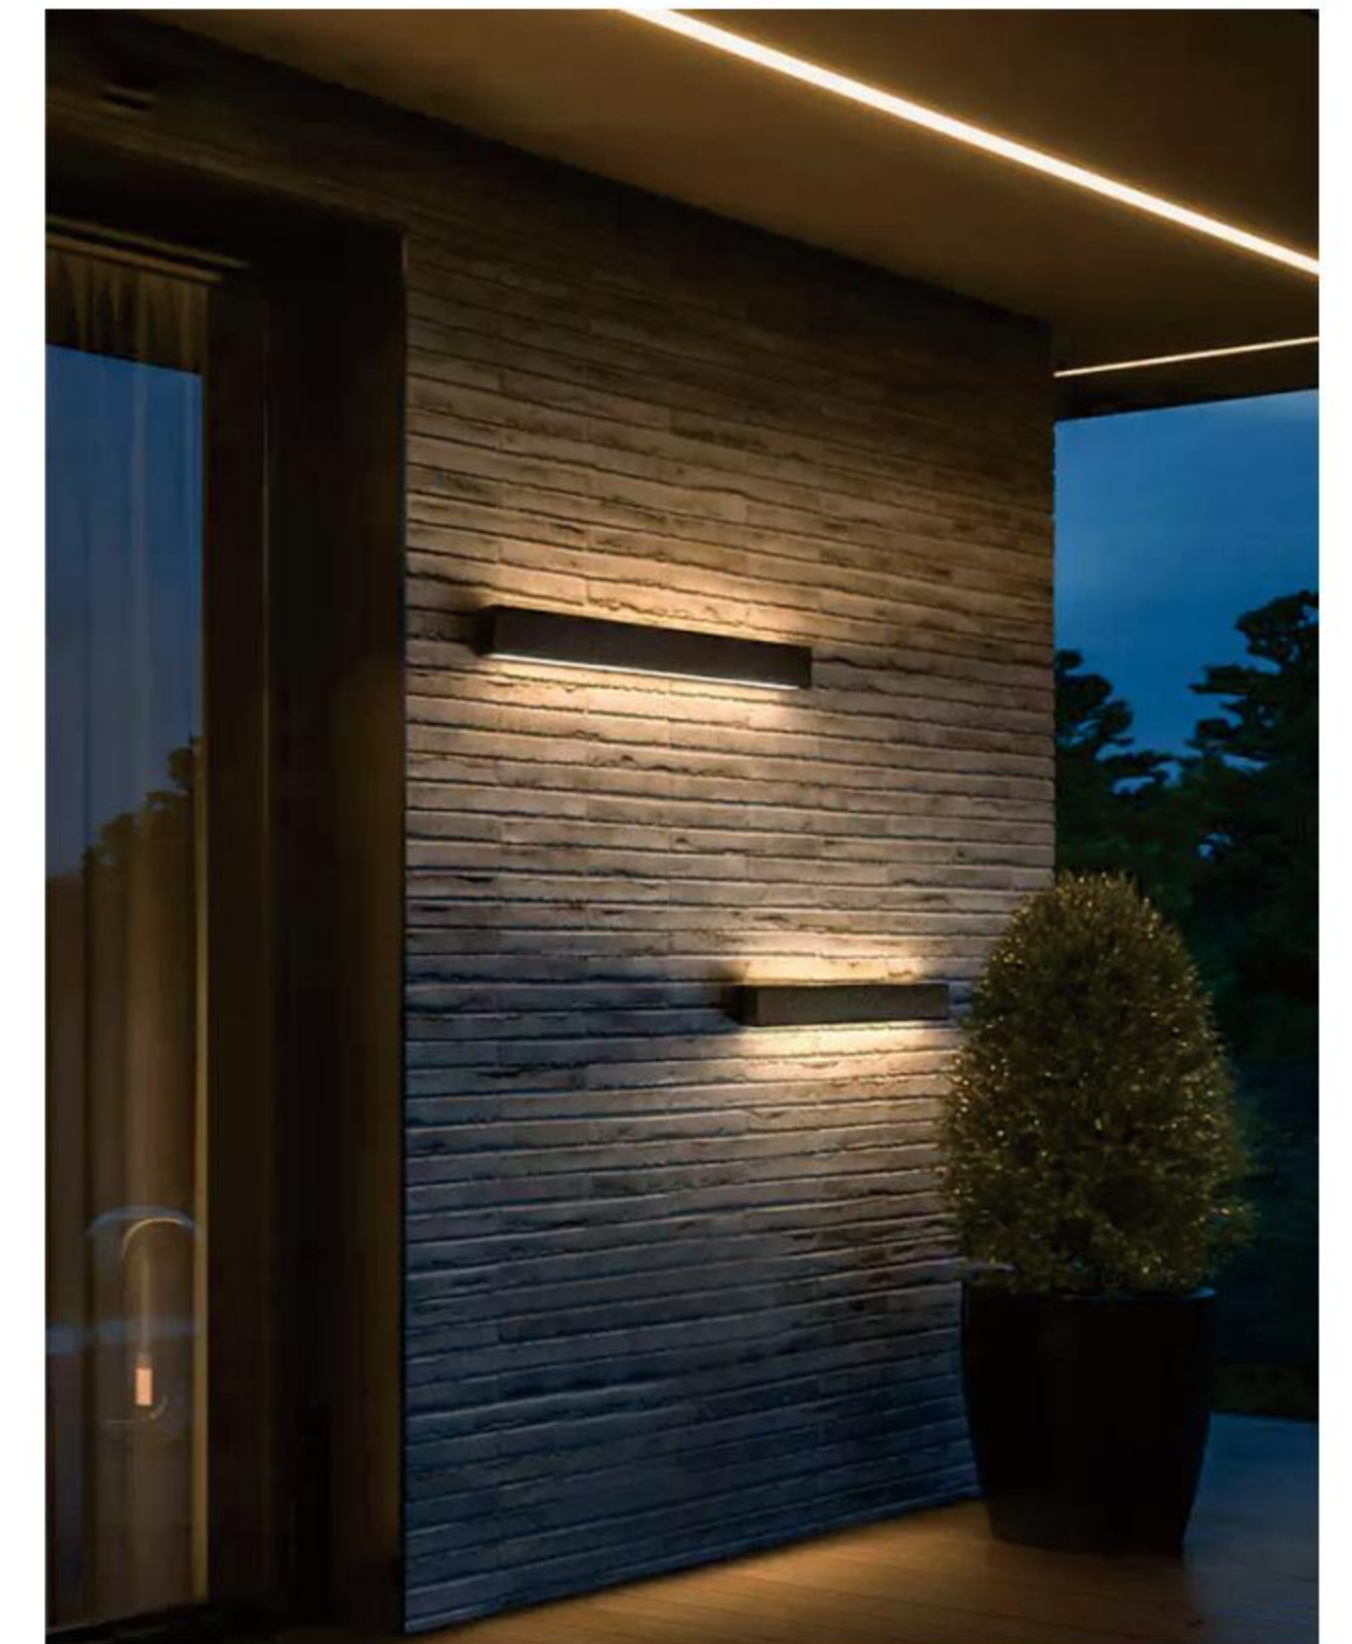

LED OUTDOOR WALL LIGHT

COLOR SELECTION

MS-B150W-1

MS-B150W-2

Model	Power	Size
MS-B150W-1	9W	300x25x80mm
MS-B150W-2	15W	600x25x80mm

Color	Voltage	Material	IP Rating
Black	AC100-265V	Aluminum	IP65
Black	AC100-265V	Aluminum	IP65