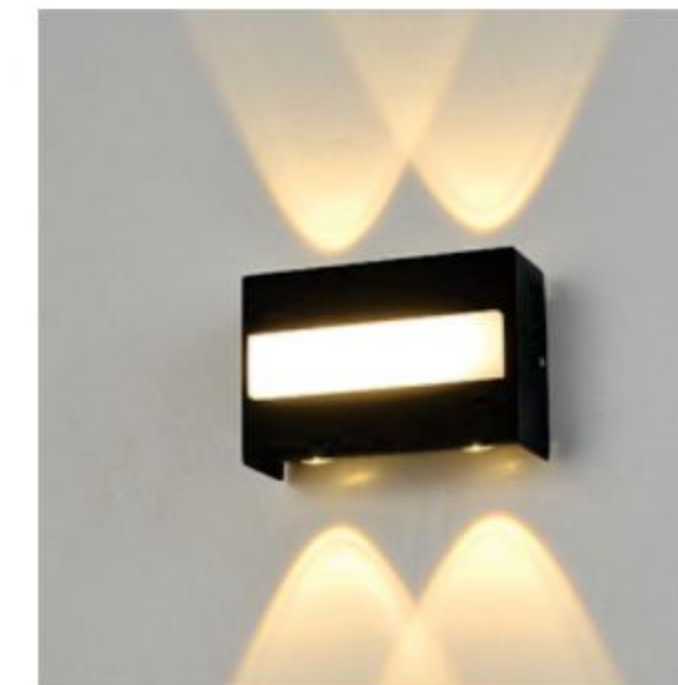

Model	Power	Size	Color	Voltage	Material	IP Rating
MS-B145W-1	7W	85x45x80mm	Black	AC100-265V	Aluminum	IP65
MS-B145W-2	12W	120x45x80mm	Black	AC100-265V	Aluminum	IP65
MS-B145W-3	18W	170x45x80mm	Black	AC100-265V	Aluminum	IP65
MS-B145W-4	24W	220x45x80mm	Black	AC100-265V	Aluminum	IP65