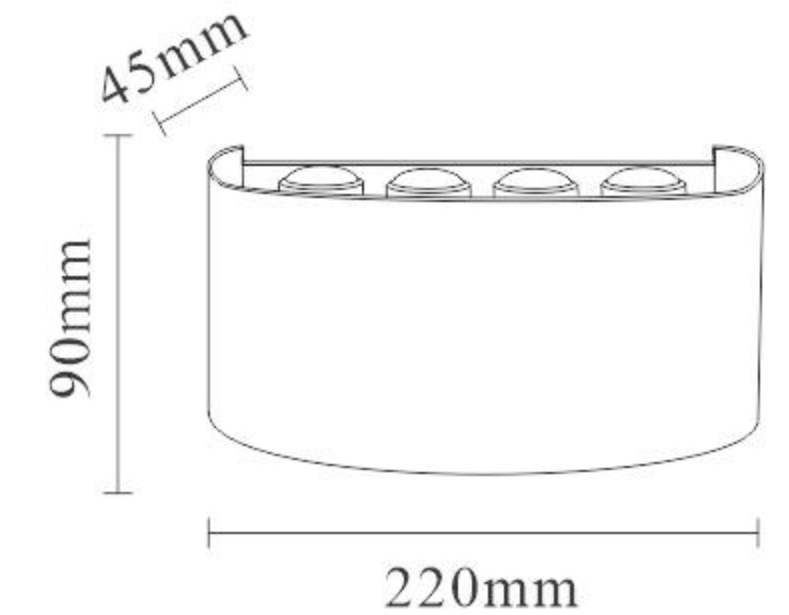

Power
12W

Size
220x90x45mm

Color
Black

Voltage
AC100-265V

Material
Plastic

IP Rating
IP65

COLOR SELECTION

Bene ↑