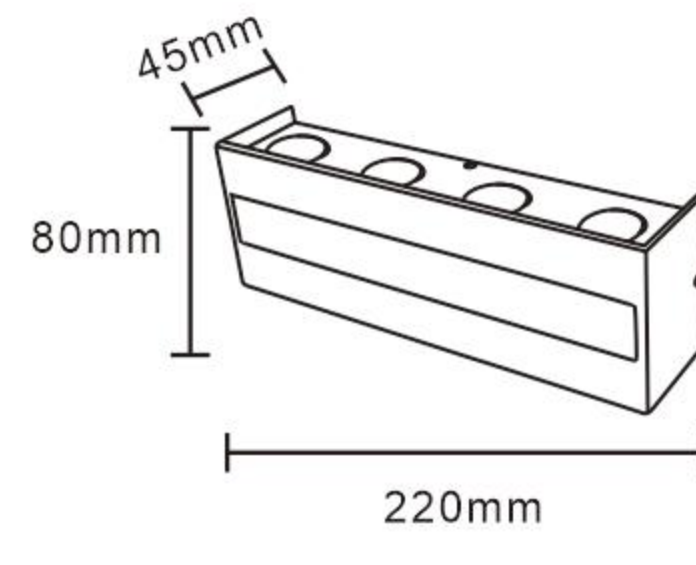

MS-B145W-4