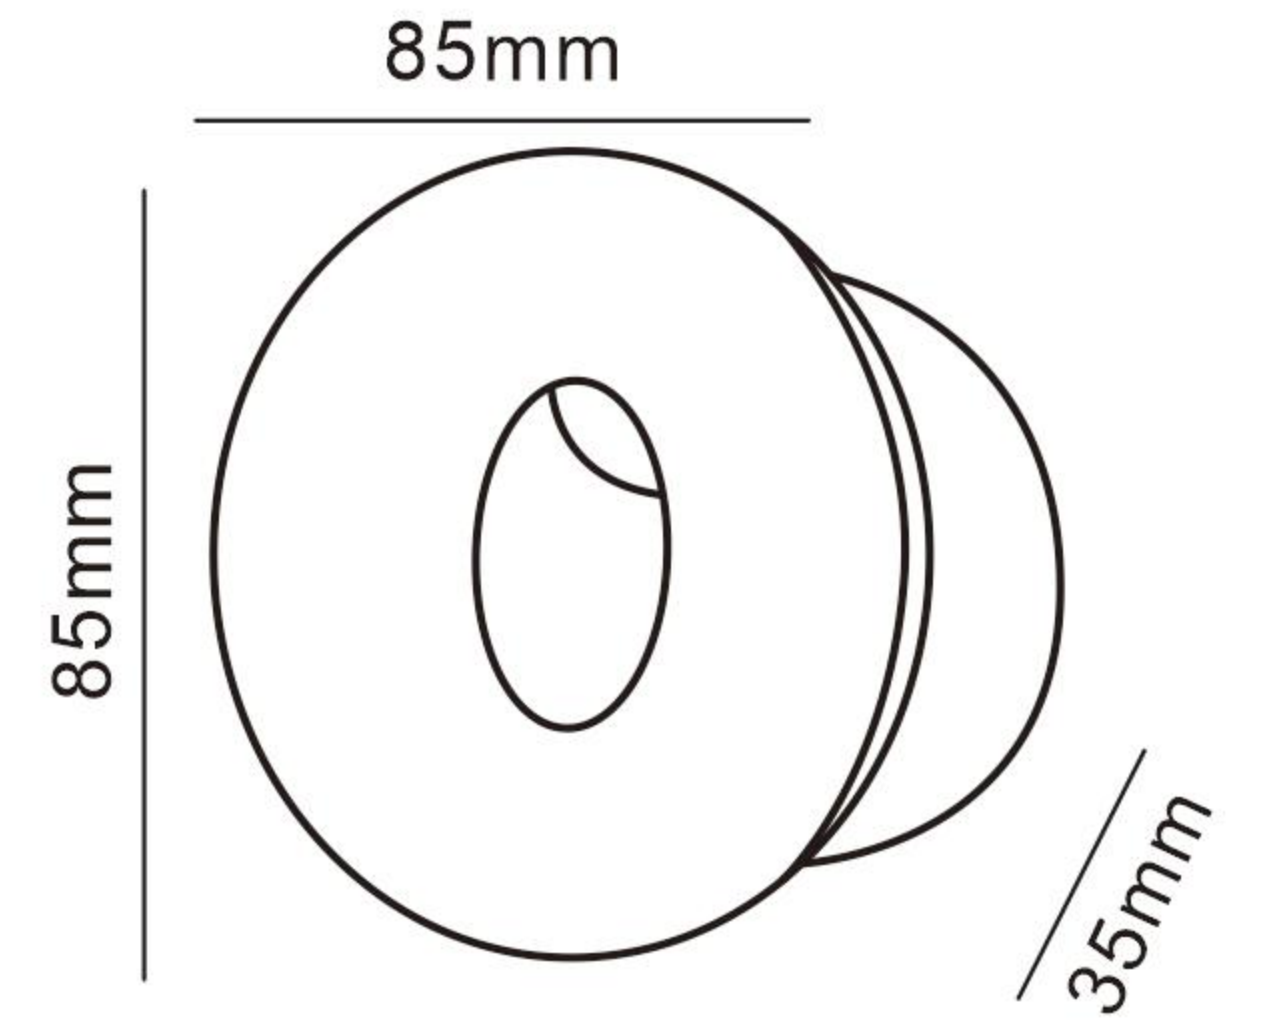

Model	Power	Size	Color
MS-B151C-1	3W	85x85x35mm	White
MS-B151C-2	3W	85x85x35mm	White

Voltage	Material	IP Rating	CRI
AC100-265V	Aluminum	IP54	80+
AC100-265V	Aluminum	IP54	80+