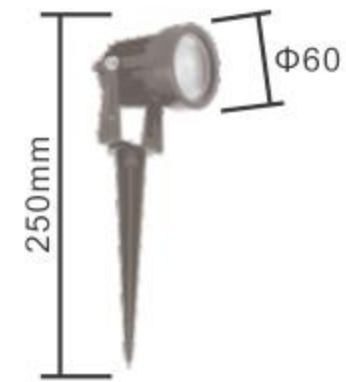

LED SPIKE LIGHT

COLOR SELECTION

MS-C0209

POWER: 7W
 CHIP: COB
 IP RATING: IP65
 SIZE: $\Phi 60 \times H 250$
 MATERIAL: Die-cast Aluminium
 FREQUENCY: 50~60Hz;
 BEAM ANGLE: 36°/45°/60°
 LED: Epistar/bridgelux/Sanan
 COLOR TEMPERATURE:
 6500K/4000K/3000K/Red/Green/Blue/RGB
 BODY COLOR: Black/White/Grey
 CRI $\geq 70/80$
 INPUT: AC85-265V