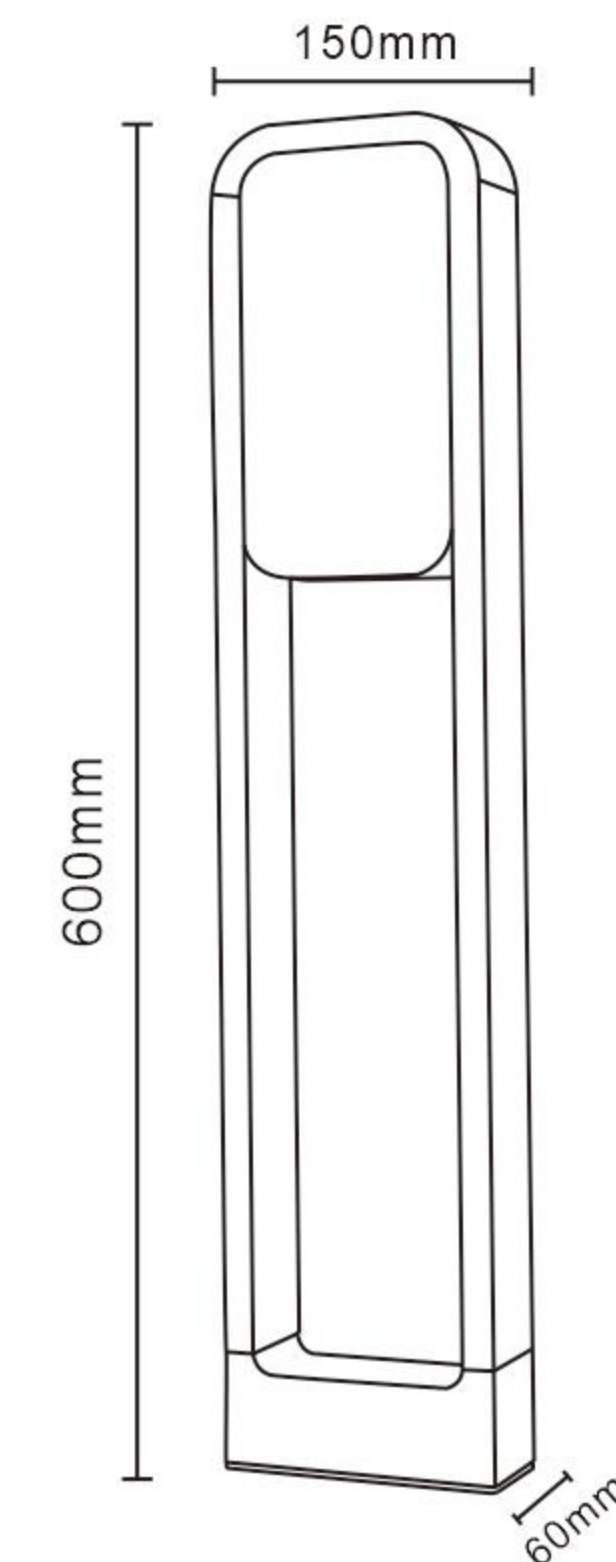

MS-C2008D-H600

Material: Die-casting Aluminum
Color Temperature: 3000K/4000K/6500K
Warranty: 2 Years
IP rating: IP65
Wattage: 18W
Light source: SMD
Size: 150x60x400mm
150x60x600mm
150x60x800mm