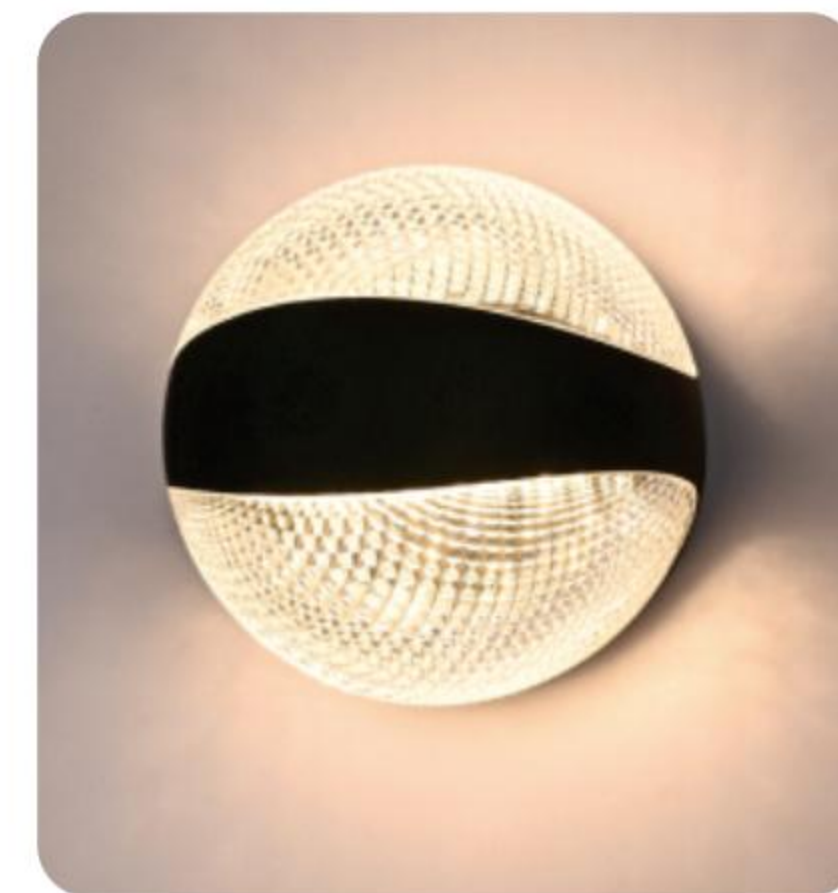

MS-W03105

POWER:2x6W
SIZE:Φ120x95mm
NIPUT:AC100-265V
IP RATING:IP65