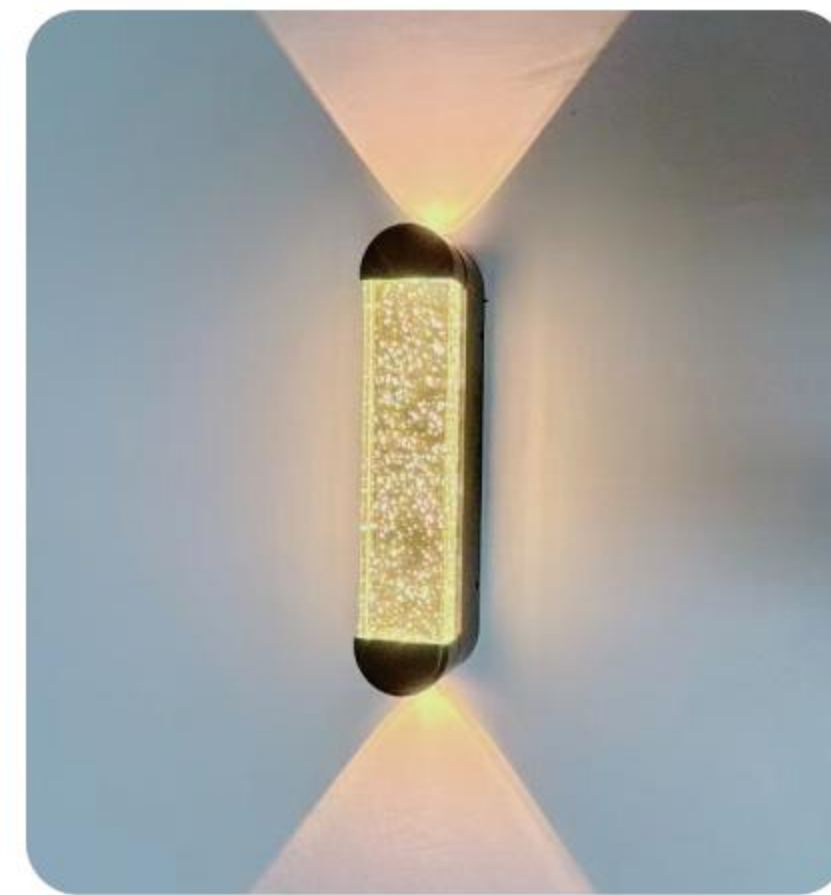

POWER:10W
SIZE:255x80x40mm
NIPUT:AC100-265V
IP RATING:IP65

LED OUTDOOR WALL LIGHT

COLOR SELECTION

MS-B250W-S

POWER:8W
SIZE:165x57x62mm
NIPUT:AC100-265V
IP RATING:IP65

MS-B250W-L

POWER:12W
SIZE:260x57x62mm
NIPUT:AC100-265V
IP RATING:IP65