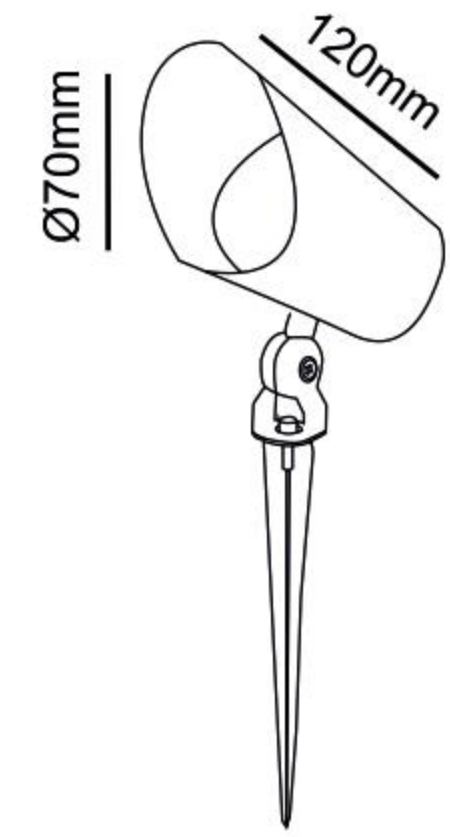

OUTDOOR LIGHTING

LED Garden Spike Light

MS-B142S-1

MS-B142S-2

MS-B142S-3

COLOR SELECTION

Model	Power	Size	Color	MSam	Voltage	Material	IP Rating
MS-B142S-1	5W	Φ60x100x260mm	Black	12°/24°/36°	AC100-265V	Aluminum	IP65
MS-B142S-2	10W	Φ70x120x270mm	Black	12°/24°/36°	AC100-265V	Aluminum	IP65
MS-B142S-3	12W	Φ85x130x290mm	Black	12°/24°/36°	AC100-265V	Aluminum	IP65