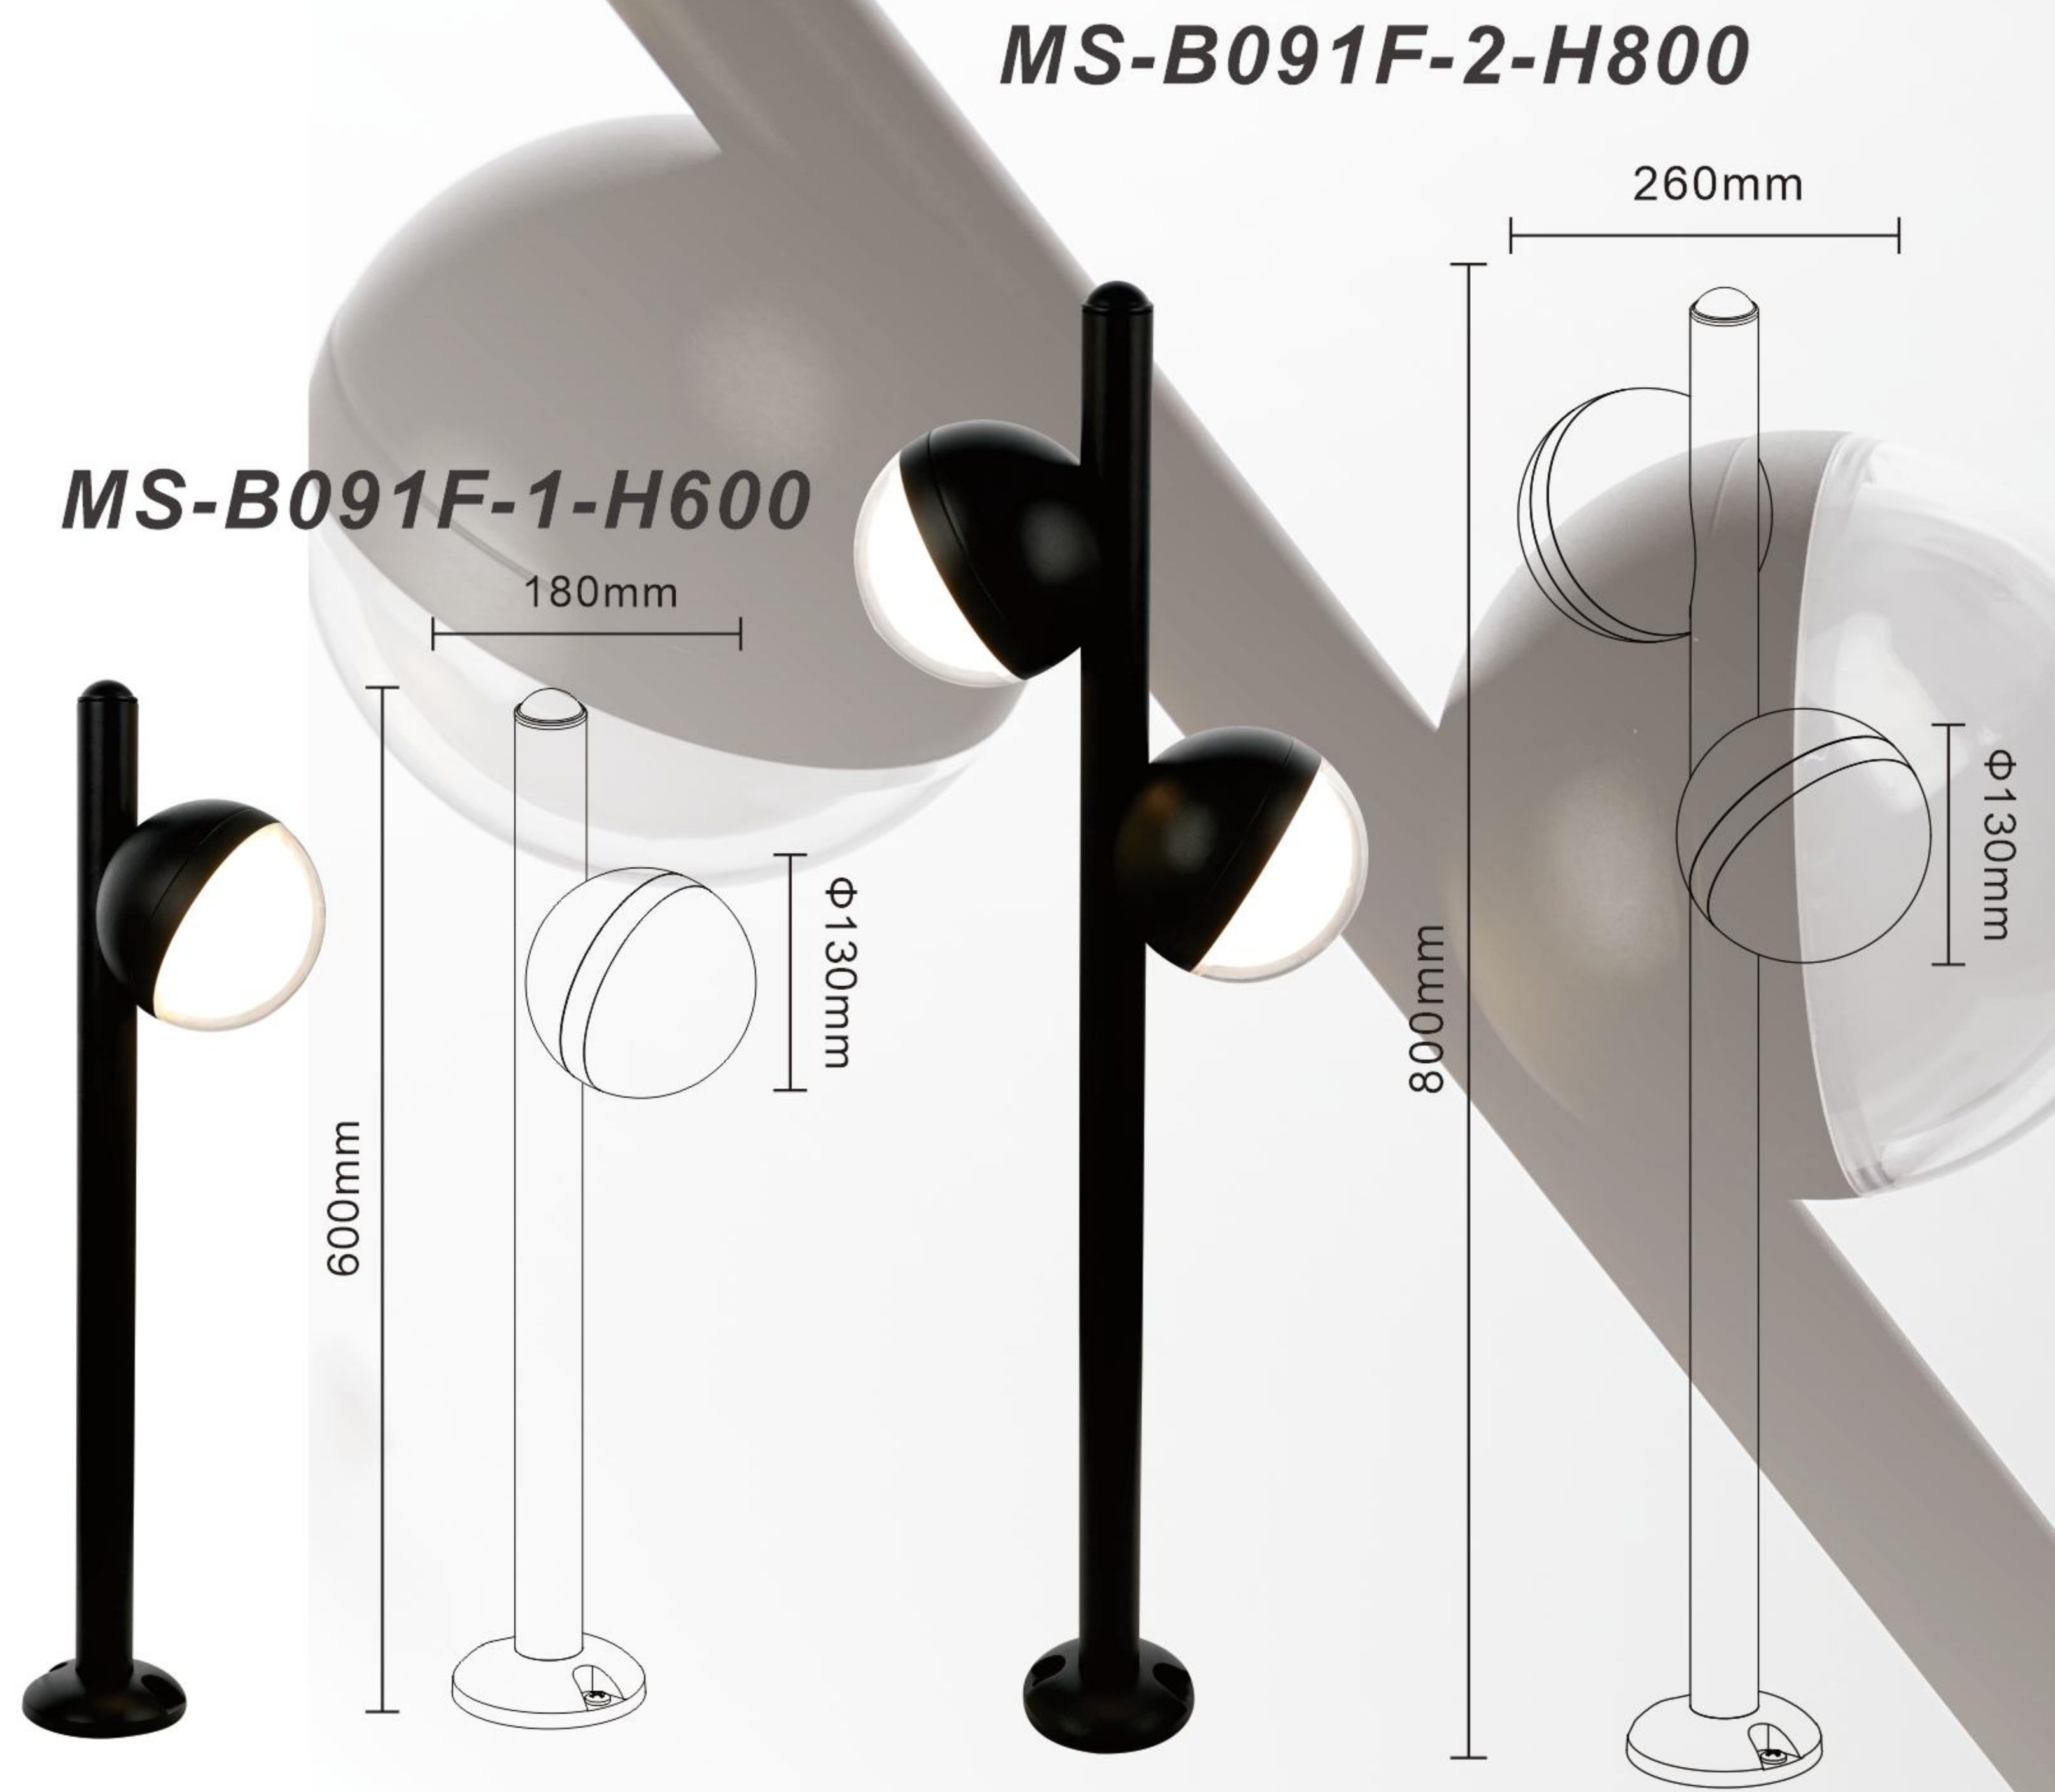

GARDEN LIGHT

Model	Power	Size	Color
MS-B091F-1-H600	6W	Φ130x180x600mm	Black
MS-B091F-2-H800	12W	Φ130x260x800mm	Black

Material	Voltage	IP Rating
Aluminum	AC220-240V	IP65
Aluminum	AC220-240V	IP65

COLOR SELECTION