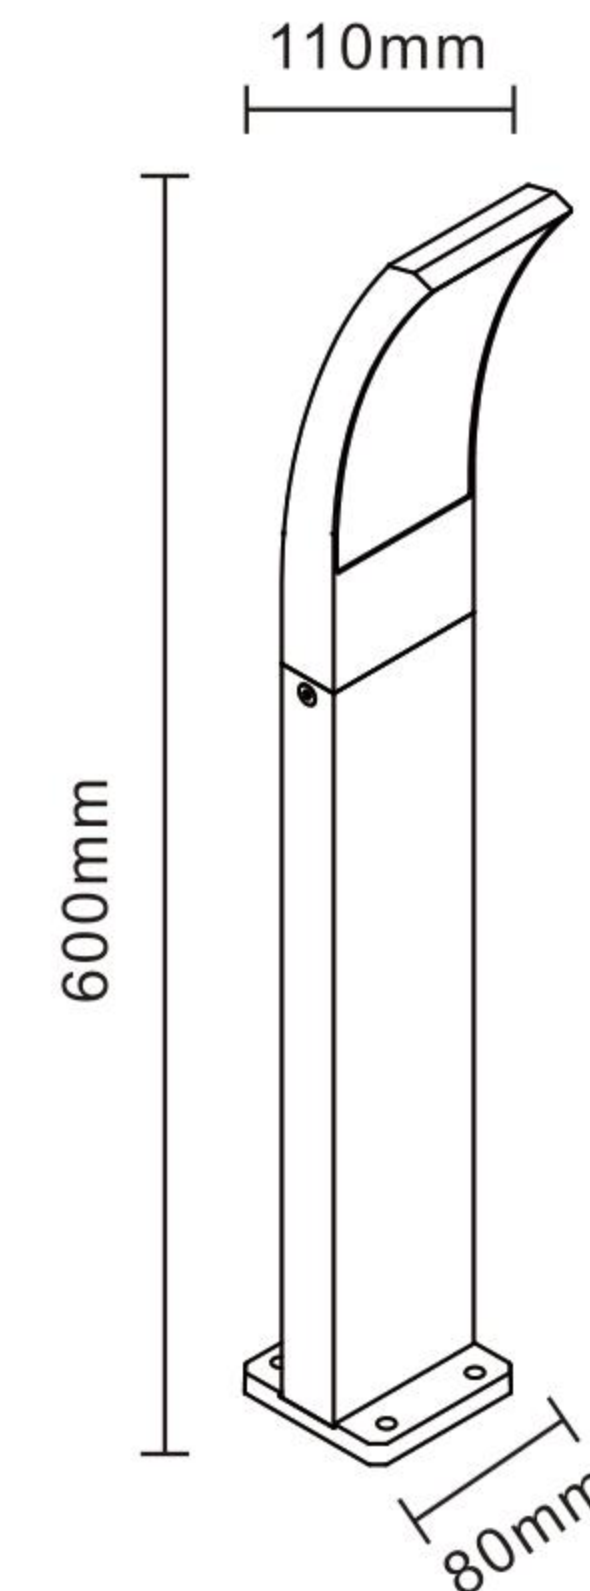

MS-B093F-2-H600

Material: Die-casting Aluminum
Color Temperature: 3000K/4000K/6500K
Warranty: 2 Years
IP rating: IP65
Wattage: 10W
Light source: SMD
Size: 110x80x600mm
110x80x800mm
110x80x1200mm