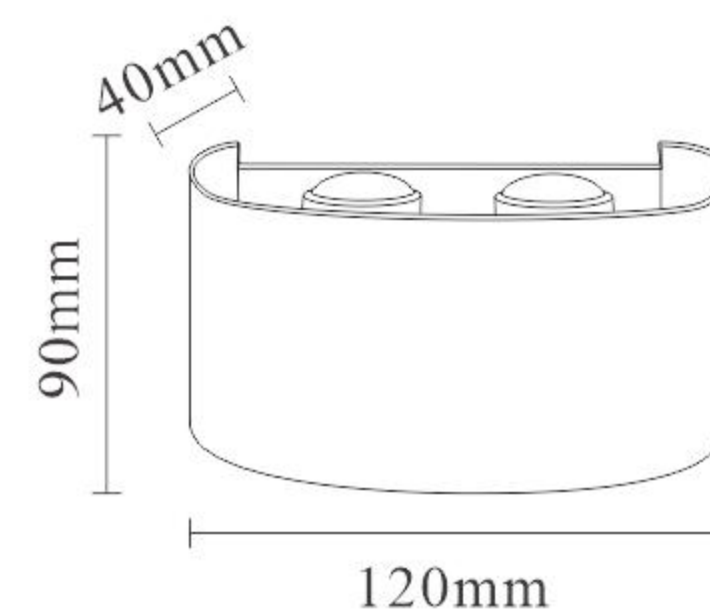

Power

10W

6W

Size

70x65x160mm

65x45x170mm

Color

Black

MS-B025W-1
MS-B025W-2

Power

10W
10W

Size

100x100x100mm
140x115x100mm

Color

Black
Black

Voltage

LED OUTDOOR WALL LIGHT

MS-B148W-1

Power
6W

Size
120x90x45mm

Color
Black

Voltage
AC100-265V

Material
Plastic

IP Rating
IP65

Power
12W

Size
220x90x45mm

Color
Black

Voltage
AC100-265V

Material
Plastic

IP Rating
IP65

COLOR SELECTION

Bene ↑