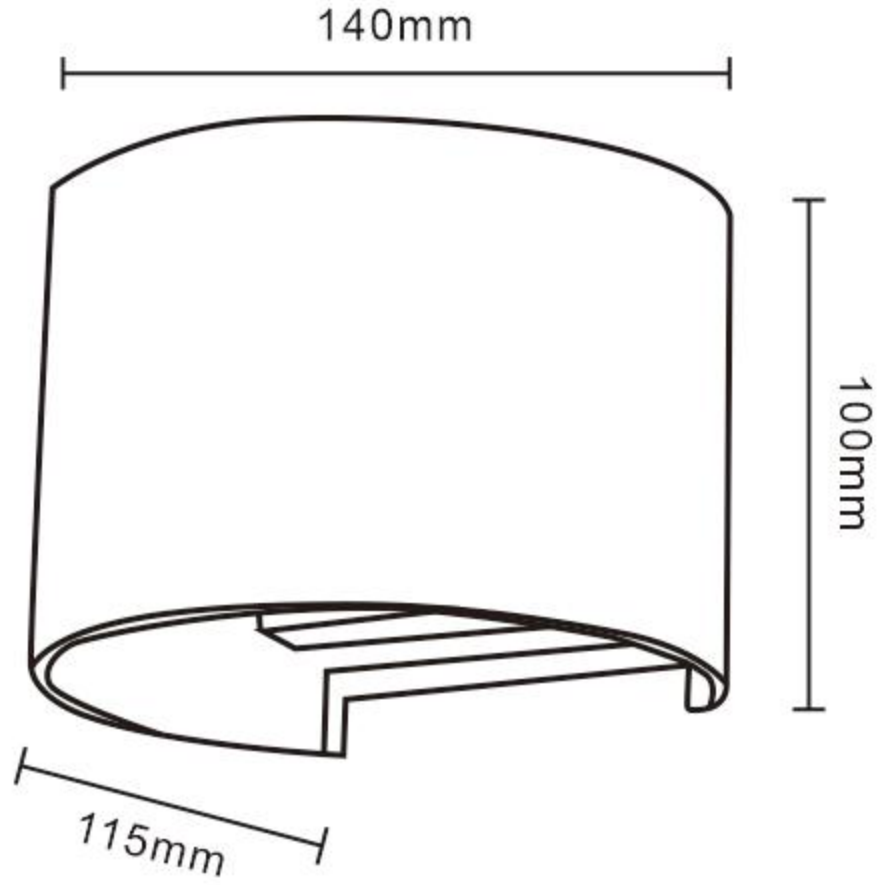

Power

10W

6W

Size

70x65x160mm

65x45x170mm

Color

Black

MS-B025W-1
MS-B025W-2

Power

10W
10W

Size

100x100x100mm
140x115x100mm

Color

Black
Black

Voltage

MS-B025W-2

USE ANGLE EFFECT DISPLAY

LED WALL LIGHT

MS-F689-1

MS-F689-2

Model	Power	Size	Material
MS-F689-1	3W	82x78x65mm	Aluminum
MS-F689-2	2x3W	142x80x65mm	Aluminum

Color	Voltage	IP Rating	CRI
Black	AC100-265V	IP65	80+
Black	AC100-265V	IP65	80+