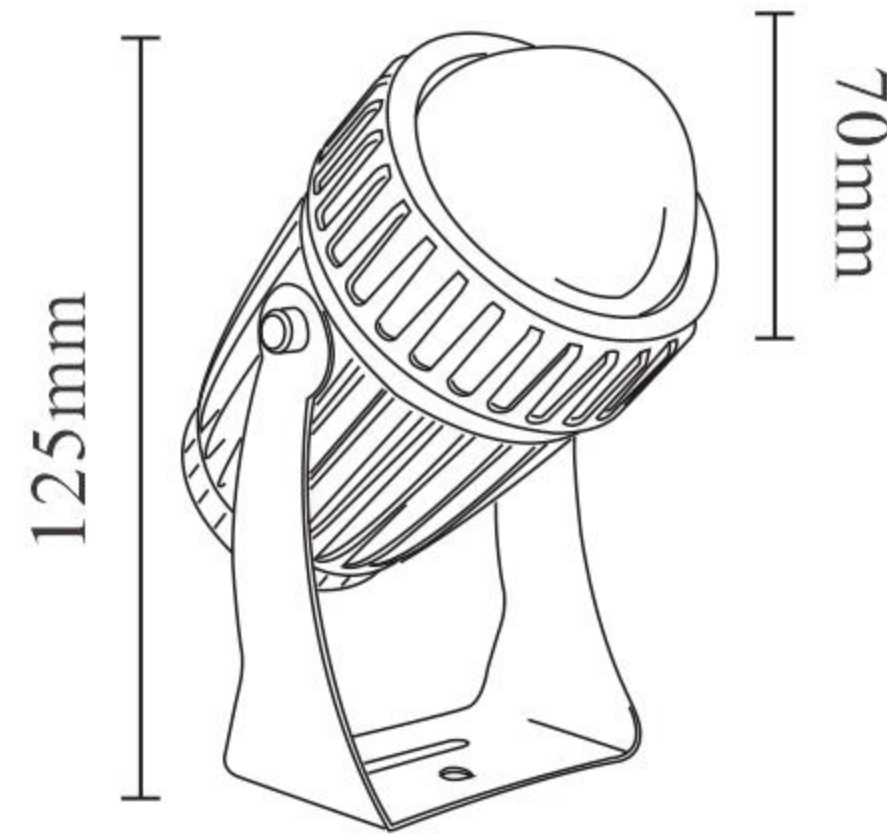

LED SPIKE LIGHT

COLOR SELECTION

MS-0710-S

MS-0710-M

Model	Power	Size	Material
MS-0710-S	3W	Φ40x65mm	Aluminum
MS-0710-M	10W	Φ70x125mm	Aluminum
MS-0710-L	20W	Φ80x190mm	Aluminum

Color	Voltage	IP Rating	CRI
Black	AC100-265V	IP65	80+
Black	AC100-265V	IP65	80+
Black	AC100-265V	IP65	80+

Extraordinary

Energy saving / protection