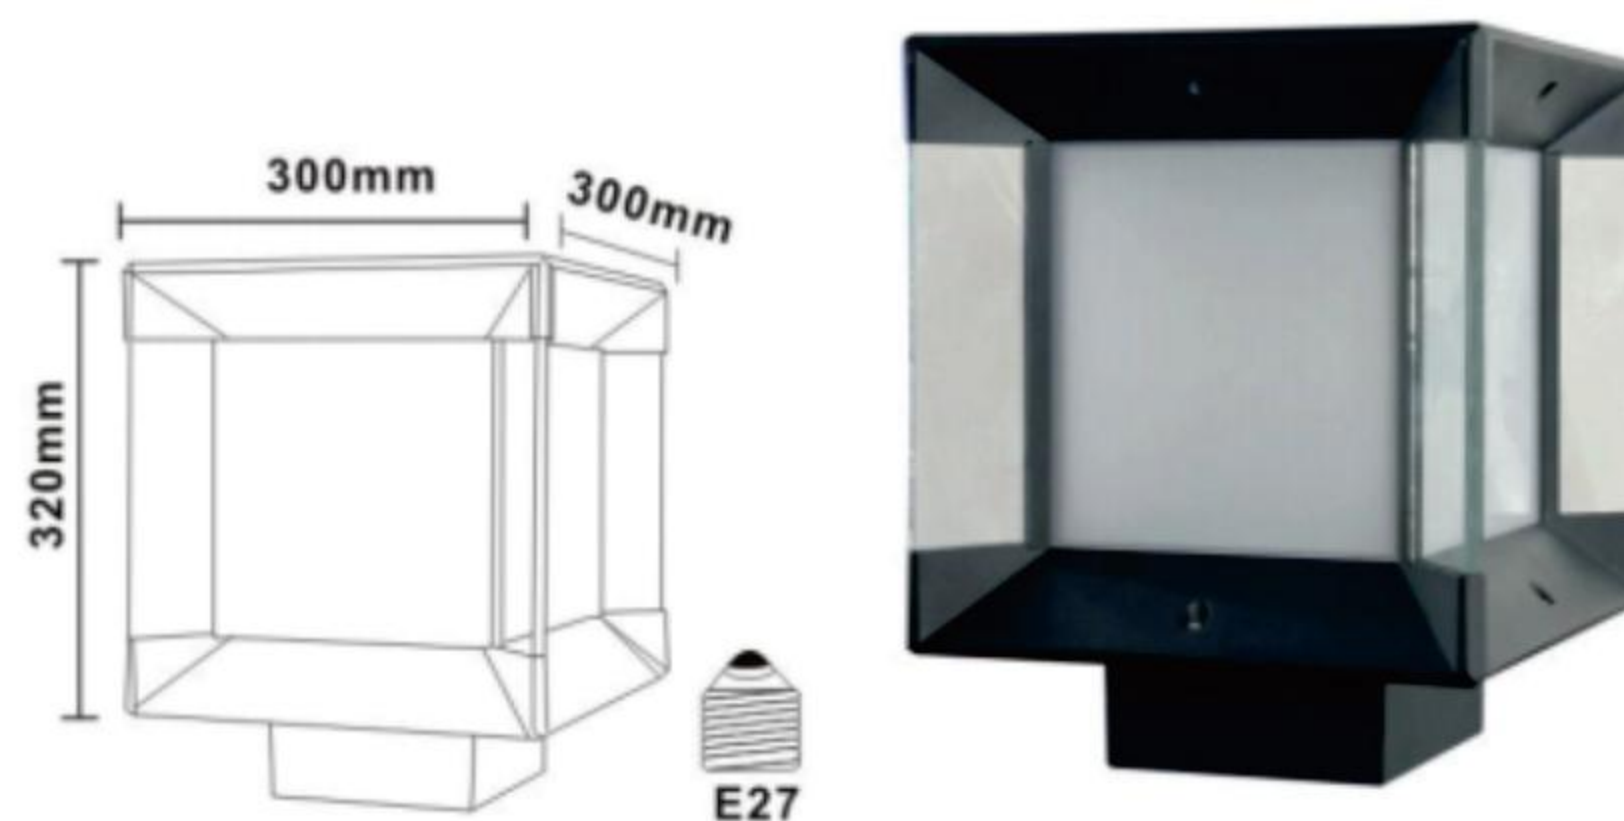

MS-B123F-3

<i>Model</i>	<i>Power</i>	<i>Size</i>
MS-B123F-1	E27	165x165x255mm
MS-B123F-2	E27	245x245x280mm
MS-B123F-3	E27	300x300x320mm

<i>Voltage</i>	<i>Material</i>	<i>IP Rating</i>
AC100-265V	Aluminum	IP65